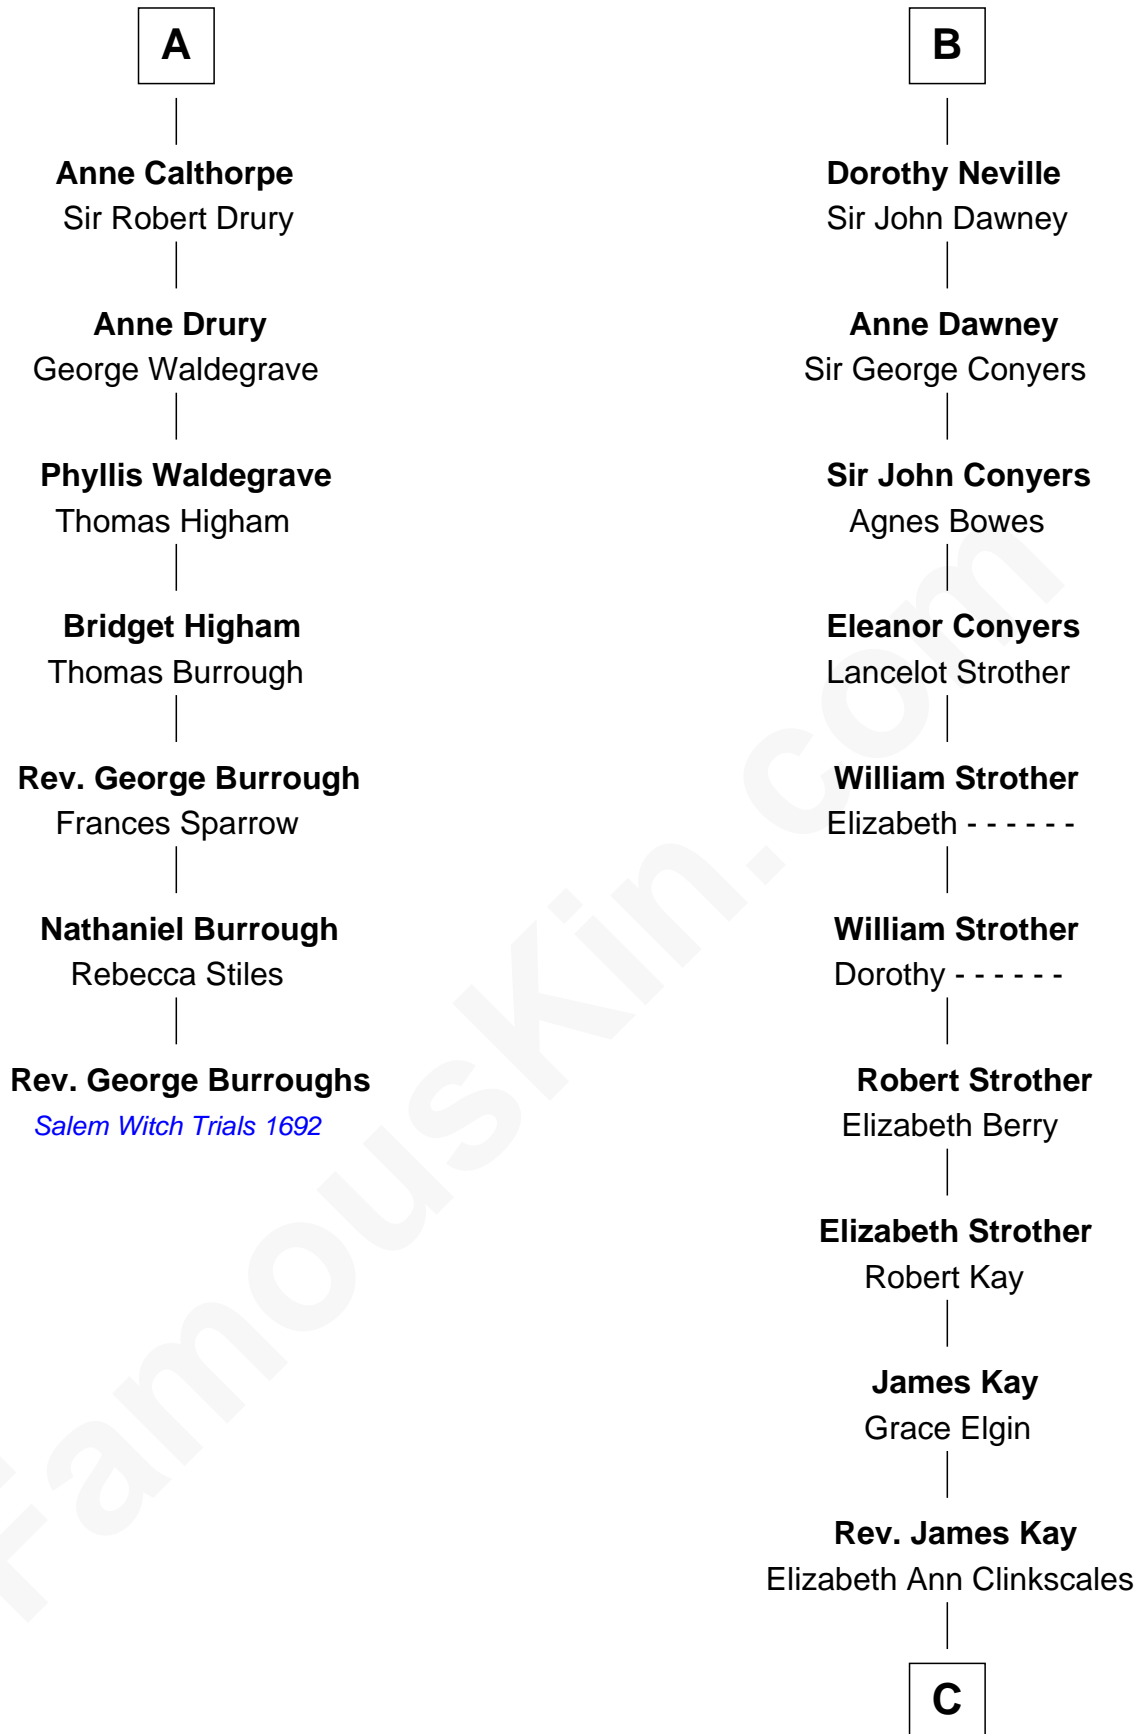

FamousKin.com

Relationship Chart of

Rev. George Burroughs

Executed for Witchcraft, Salem 1692

13th cousin 8 times removed of

Jimmy Carter
39th U.S. President

King Edward I
Eleanor of Castile

Joan of Acre
Sir Gilbert de Clare

Elizabeth de Clare
Roger D'Amory

Elizabeth D'Amory
Sir John Bardolf

William Bardolf
Agnes Poynings

Cecilia Bardolf
Sir Brian Stapleton

Sir Miles Stapleton
Katherine de la Pole

Elizabeth Stapleton
Sir William Calthorpe

A

Edward II, King of England
Isabella of France

Edward III, King of England
Philippa of Hainault

John of Gaunt
Katherine Roet

Joan Beaufort
Sir Ralph Neville

George Neville
Elizabeth Beauchamp

Sir Henry Neville
Joan Bouchier

Sir Richard Neville
Anne Stafford

B

C

—
Mary Kay
John Pratt

—
James E. Pratt
Sophronia C. Cowan

—
Nina Pratt
William Archibald Carter

—
Earl Carter
Lillian Gordy

—
Jimmy Carter
39th U.S. President