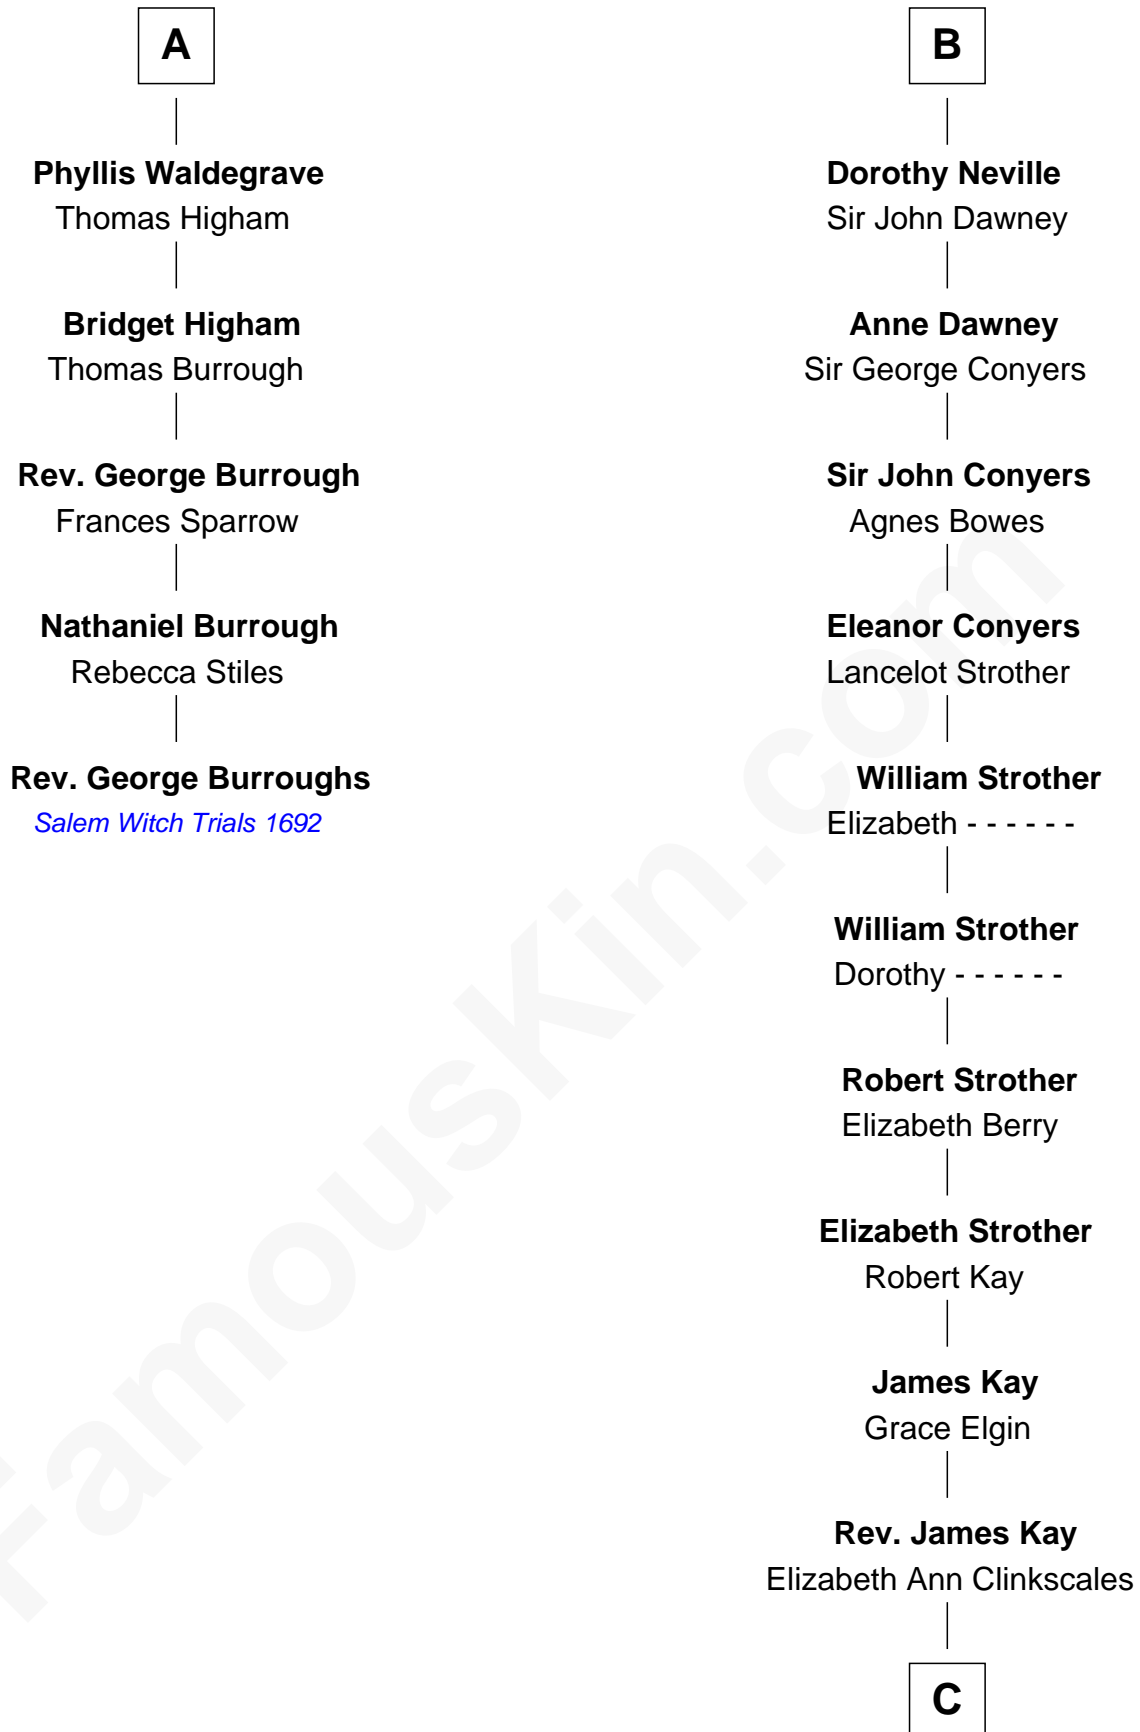

FamousKin.com

Relationship Chart of

Rev. George Burroughs

Executed for Witchcraft, Salem 1692

11th cousin 10 times removed of

Jimmy Carter
39th U.S. President

Bartholomew de Badlesmere

Margaret de Clare

Margaret de Badlesmere

Sir John de Tibetot

Sir Robert de Tibetot

Margaret Deincourt

Elizabeth de Tibetot

Sir Philip le Despencer

Margery Despencer

Sir Roger Wentworth

Henry Wentworth

Elizabeth Howard

Margery Wentworth

Sir William Waldegrave

George Waldegrave

Anne Drury

A

Elizabeth de Badlesmere

Margaret Berners

Joan Bouchier

Sir Henry Neville

Sir Richard Neville

Anne Stafford

B

C

Mary Kay
John Pratt