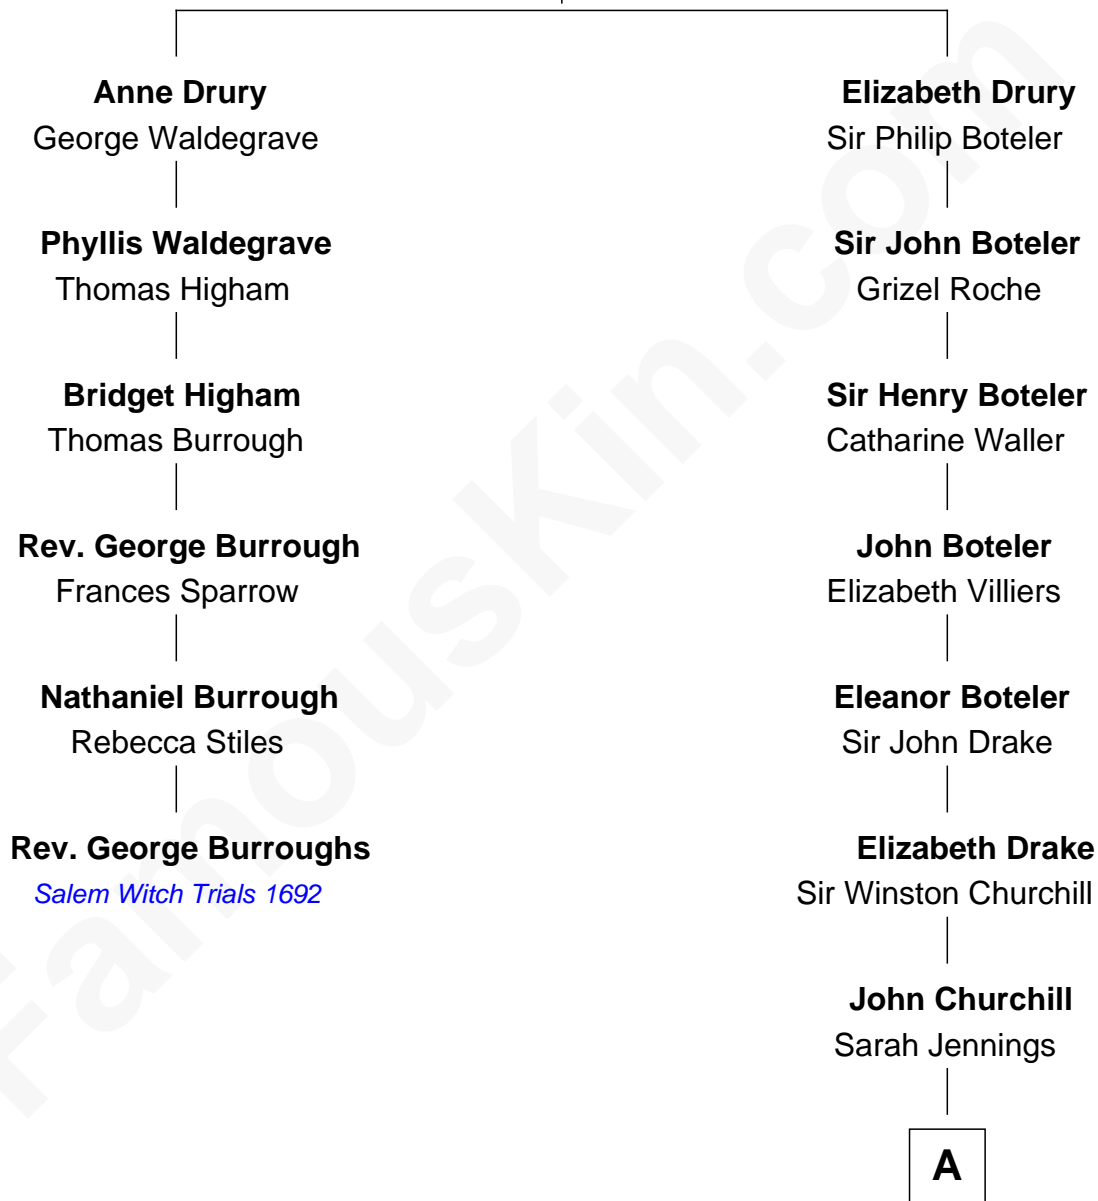

FamousKin.com
Relationship Chart of
Rev. George Burroughs

Executed for Witchcraft, Salem 1692

5th cousin 9 times removed of

Sir Winston Churchill

Prime Minister of the United Kingdom

Sir Robert Drury
 Anne Calthorpe

A

Anne Churchill

Sir Charles Spencer

Sir Charles Spencer

Elizabeth Trevor

Sir George Spencer

Caroline Russell

George Spencer

Susan Stewart

Sir George Spencer-Churchill

Jane Stewart

Sir John Winston Spencer-Churchill

Frances Anne Emily Vane

Randolph Henry Spencer-Churchill

Jeanette Jerome

Sir Winston Churchill