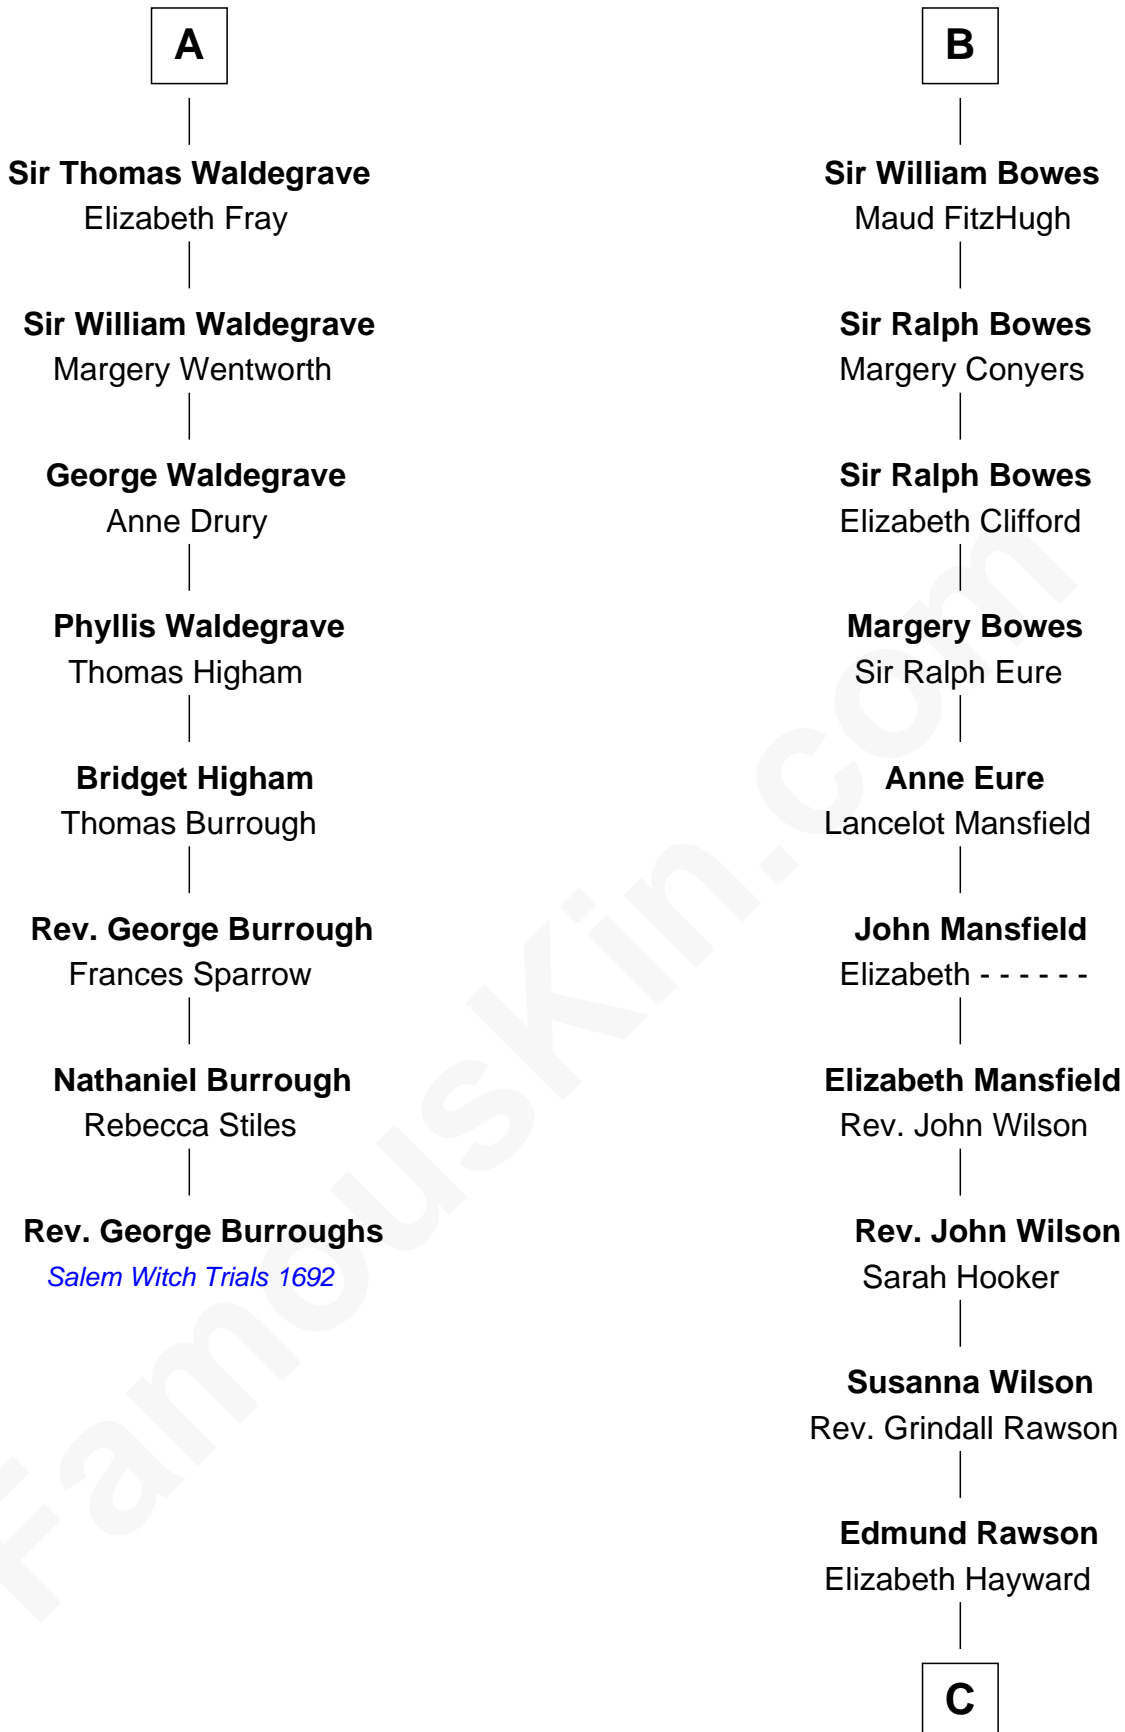

FamousKin.com
Relationship Chart of
Rev. George Burroughs

Executed for Witchcraft, Salem 1692

14th cousin 7 times removed of

William Howard Taft
27th U.S. President

Sir William Longespee
 Ela of Salisbury

C

Abner Rawson

Mary Allen

Rhoda Rawson

Aaron Taft

Peter Rawson Taft

Sylvia Howard

Alphonso Taft

Louisa Maria Torrey

William Howard Taft

27th U.S. President