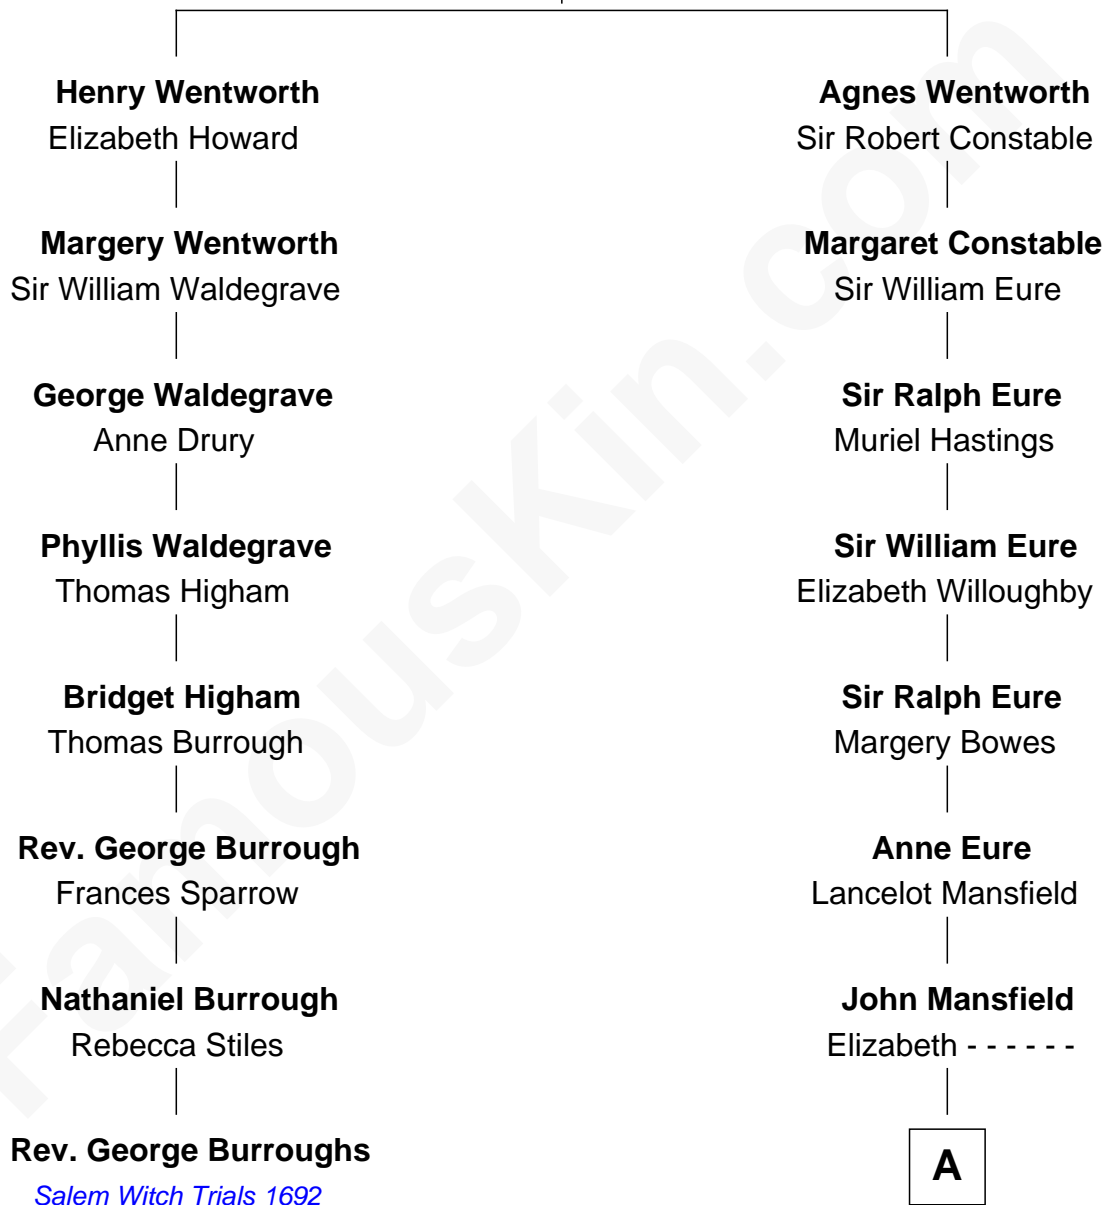

FamousKin.com
Relationship Chart of
Rev. George Burroughs

Executed for Witchcraft, Salem 1692

7th cousin 8 times removed of

William Howard Taft

27th U.S. President

Sir Roger Wentworth

Margery Despencer

A

Elizabeth Mansfield

Rev. John Wilson

Rev. John Wilson

Sarah Hooker

Susanna Wilson

Rev. Grindall Rawson

Edmund Rawson

Elizabeth Hayward

Abner Rawson

Mary Allen

Rhoda Rawson

Aaron Taft

Peter Rawson Taft

Sylvia Howard

Alphonso Taft

Louisa Maria Torrey

William Howard Taft

27th U.S. President