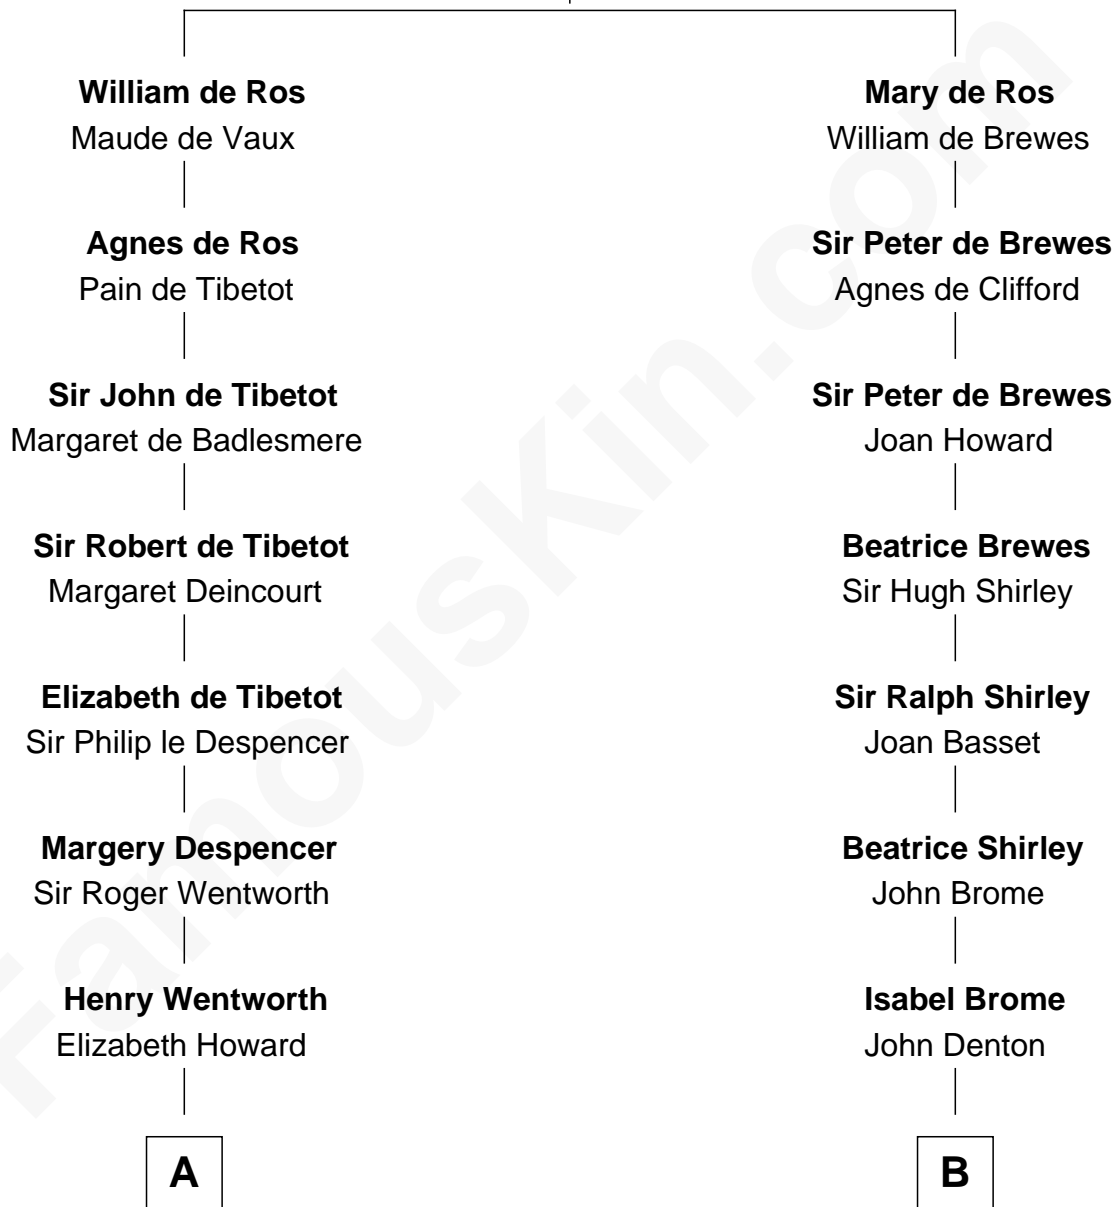

FamousKin.com

Relationship Chart of

Rev. George Burroughs
Executed for Witchcraft, Salem 1692

13th cousin 6 times removed of

Rutherford B. Hayes
19th U.S. President

Sir Robert de Ros
 Isabel de Aubeney

C

Chloe Smith
Rutherford Hayes

Rutherford Hayes
Sophia Birchard

Rutherford B. Hayes
19th U.S. President

FamousKin.com