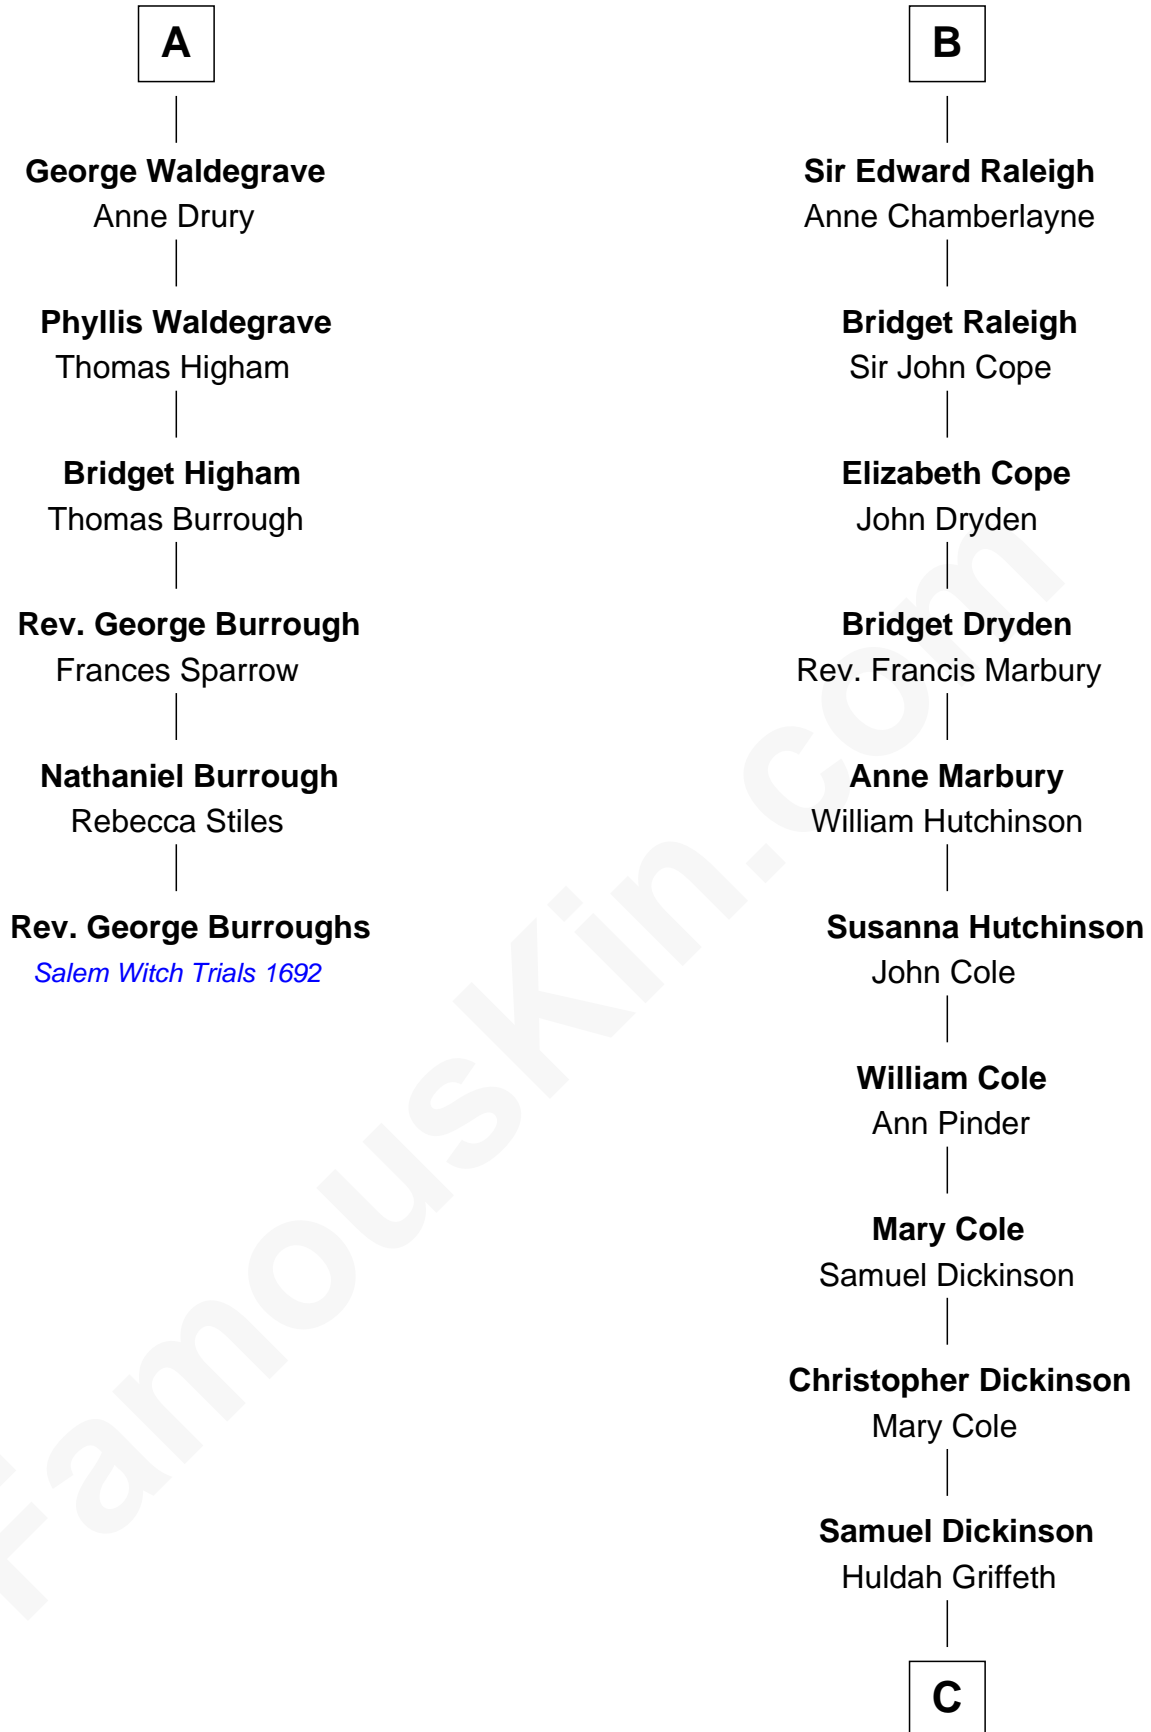

FamousKin.com

Relationship Chart of

Rev. George Burroughs

Executed for Witchcraft, Salem 1692

12th cousin 9 times removed of

George Romney

43rd Governor of Michigan

Sir Hugh le Despencer

Elizabeth de Tibetot

Margery Despencer

Sir Roger Wentworth

Henry Wentworth

Elizabeth Howard

Margery Wentworth

Sir William Waldegrave

A

Phillippa Ferrers

Sir Thomas Greene

Elizabeth Greene

William Raleigh

Sir Edward Raleigh

Margaret Verney

B

C

Charity Dickinson

Jared Pratt

Parley Parker Pratt

Mary Woods

Helaman Pratt

Anna Johanna Dorothy Wilcken

Anna Amelia Pratt

Gaskell Samuel Romney