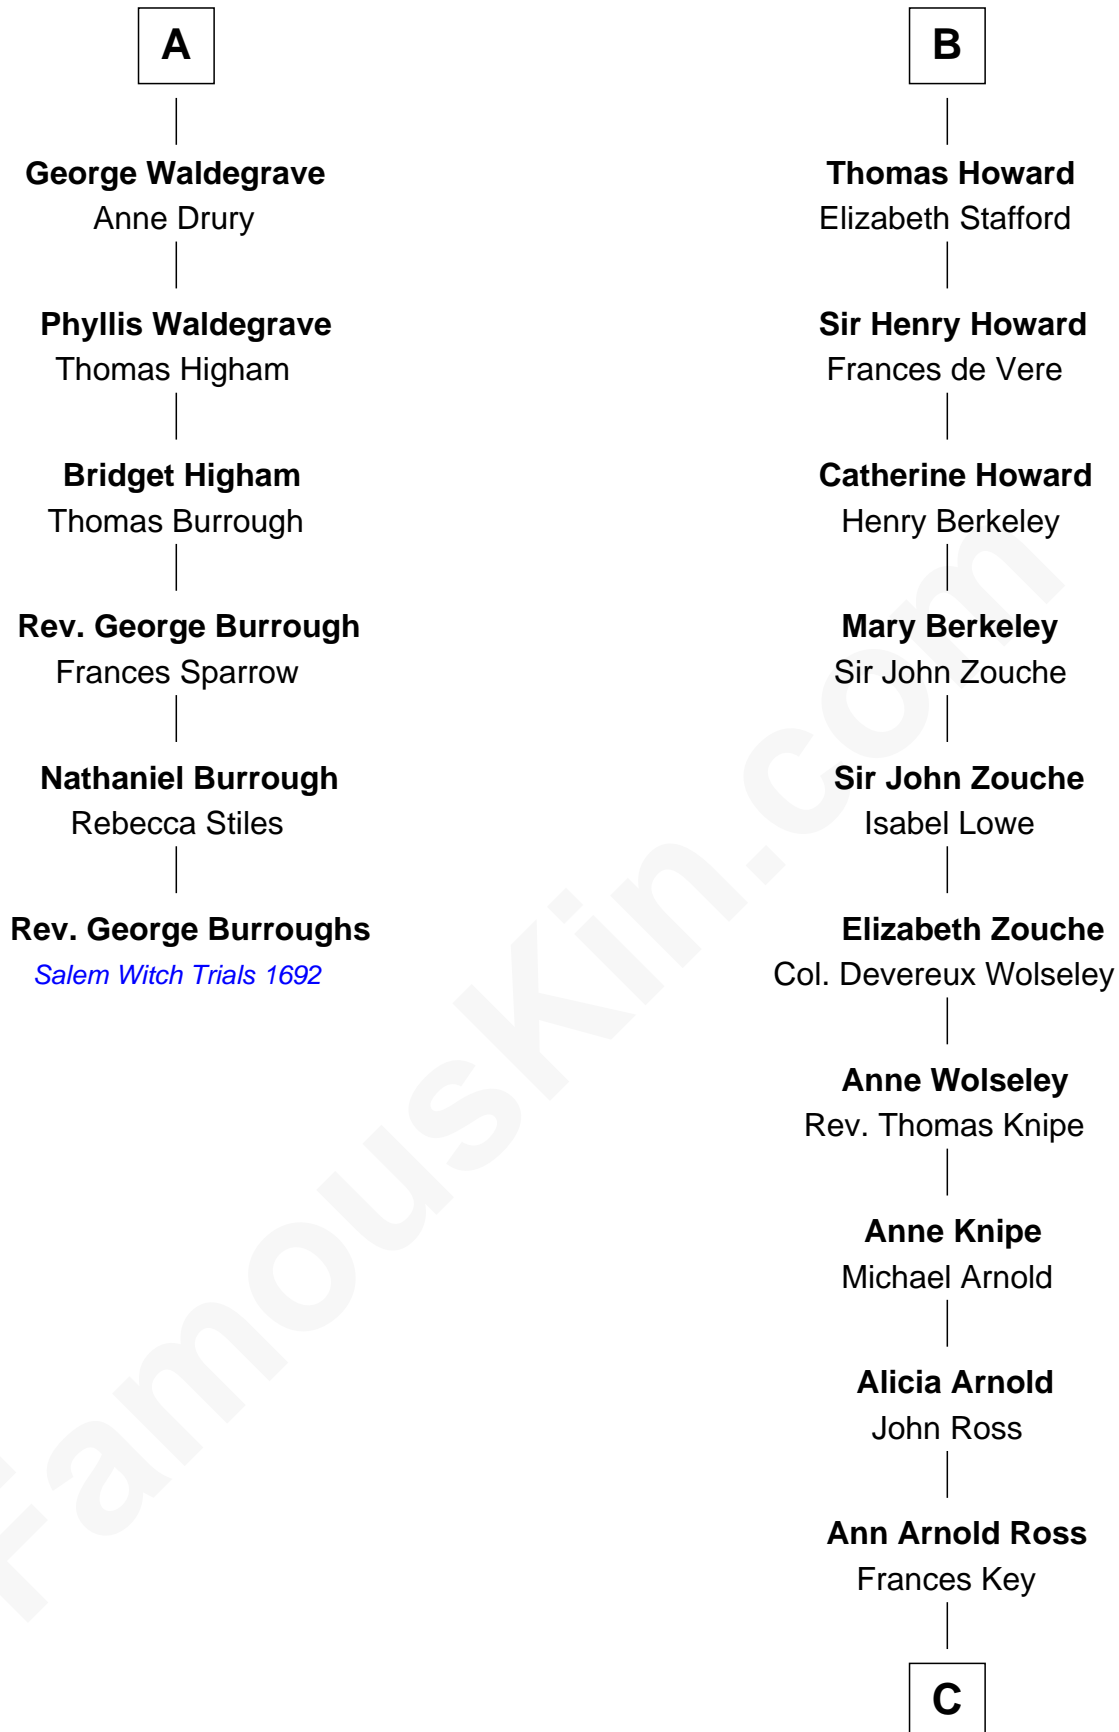

## Relationship Chart of

### Rev. George Burroughs

*Executed for Witchcraft, Salem 1692*

12th cousin 6 times removed of

**Francis Scott Key**

*Author of "The Star Spangled Banner"*

C

John Ross Key

Anne Phebe Penn Dagworthy Charlton

Francis Scott Key

*Author of "The Star Spangled Banner"*

FamousKin.com