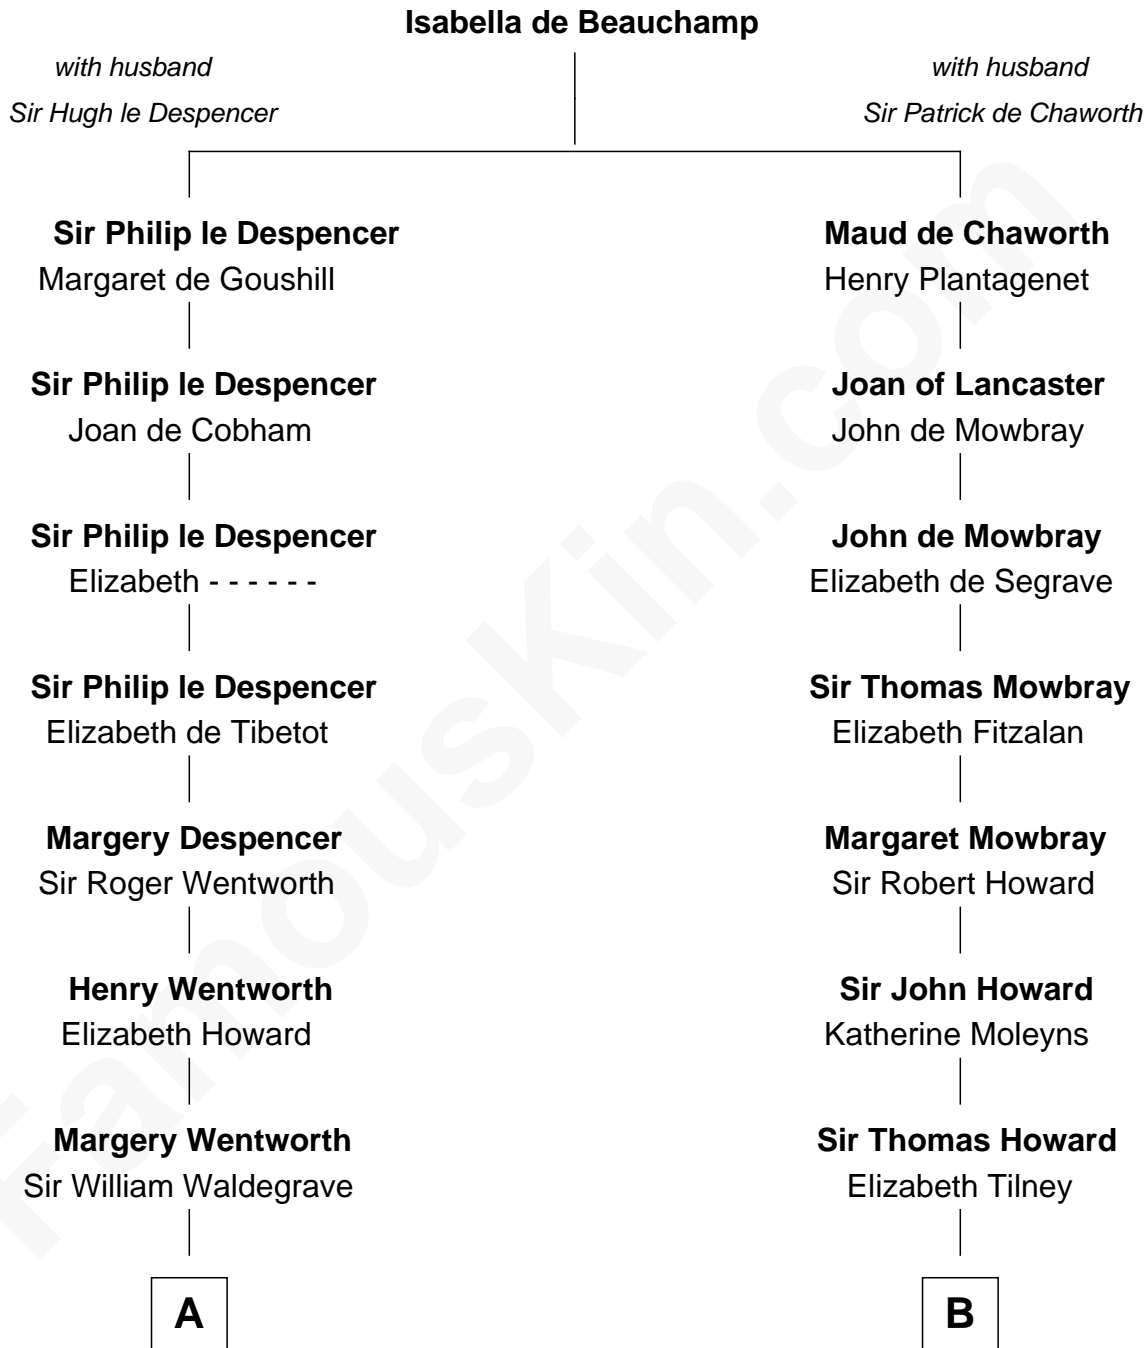

## Relationship Chart of

### Rev. George Burroughs

*Executed for Witchcraft, Salem 1692*

12th cousin 6 times removed of

**Francis Scott Key**

*Author of "The Star Spangled Banner"*

C

John Ross Key

Anne Phebe Penn Dagworthy Charlton