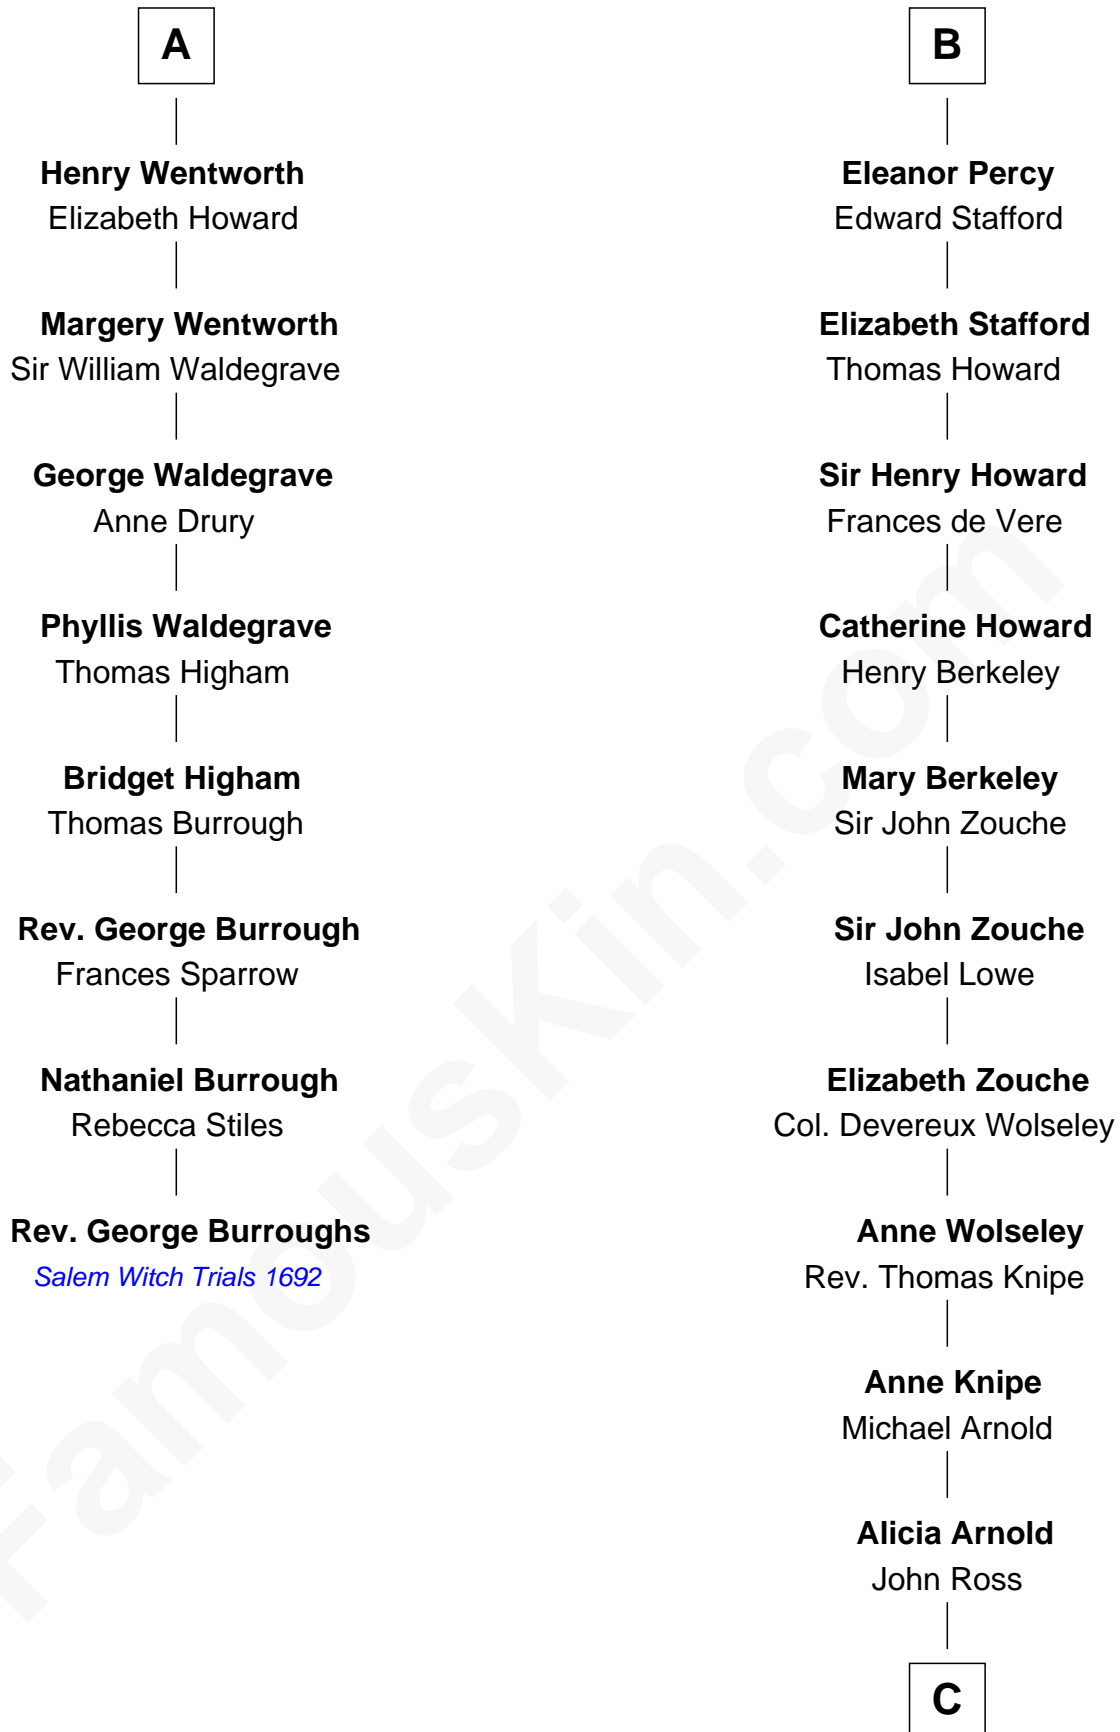

FamousKin.com

Relationship Chart of

Rev. George Burroughs

Executed for Witchcraft, Salem 1692

14th cousin 5 times removed of

Francis Scott Key

Author of "The Star Spangled Banner"

Sir William de Ferrers

John Deincourt

Thomas de Berkeley
Katherine de Clyvedon

Sir William Deincourt
Milicent la Zouche

Sir John Berkeley
Elizabeth Betteshorne

Margaret Deincourt
Sir Robert de Tibetot

Eleanor Berkeley
Sir Richard Poynings

Elizabeth de Tibetot
Sir Philip le Despencer

Eleanor Poynings
Sir Henry Percy

Margery Despencer
Sir Roger Wentworth

Henry Percy
Maud Herbert

A

B

C

Ann Arnold Ross