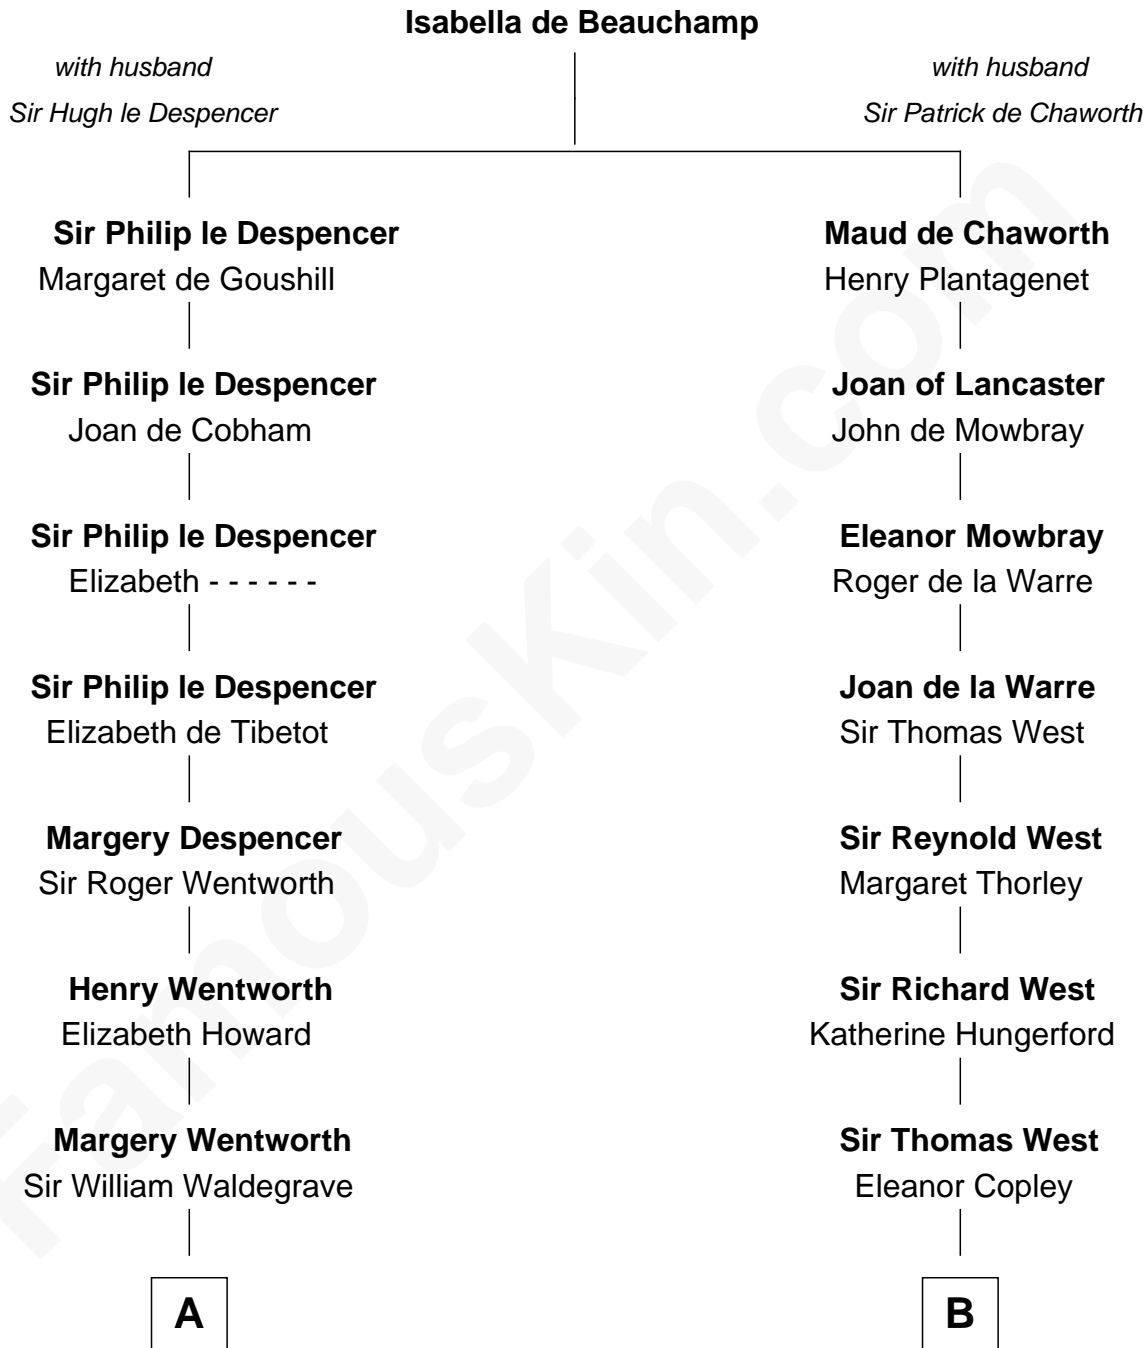

FamousKin.com

Relationship Chart of

Rev. George Burroughs

Executed for Witchcraft, Salem 1692

12th cousin 7 times removed of

John D. Rockefeller

Founder of the Standard Oil Company

C

—
Lucy Avery

Godfrey Lewis Rockefeller

—
William Avery Rockefeller

Eliza Davison

—
John D. Rockefeller

Founder of the Standard Oil Company

FamousKin.com