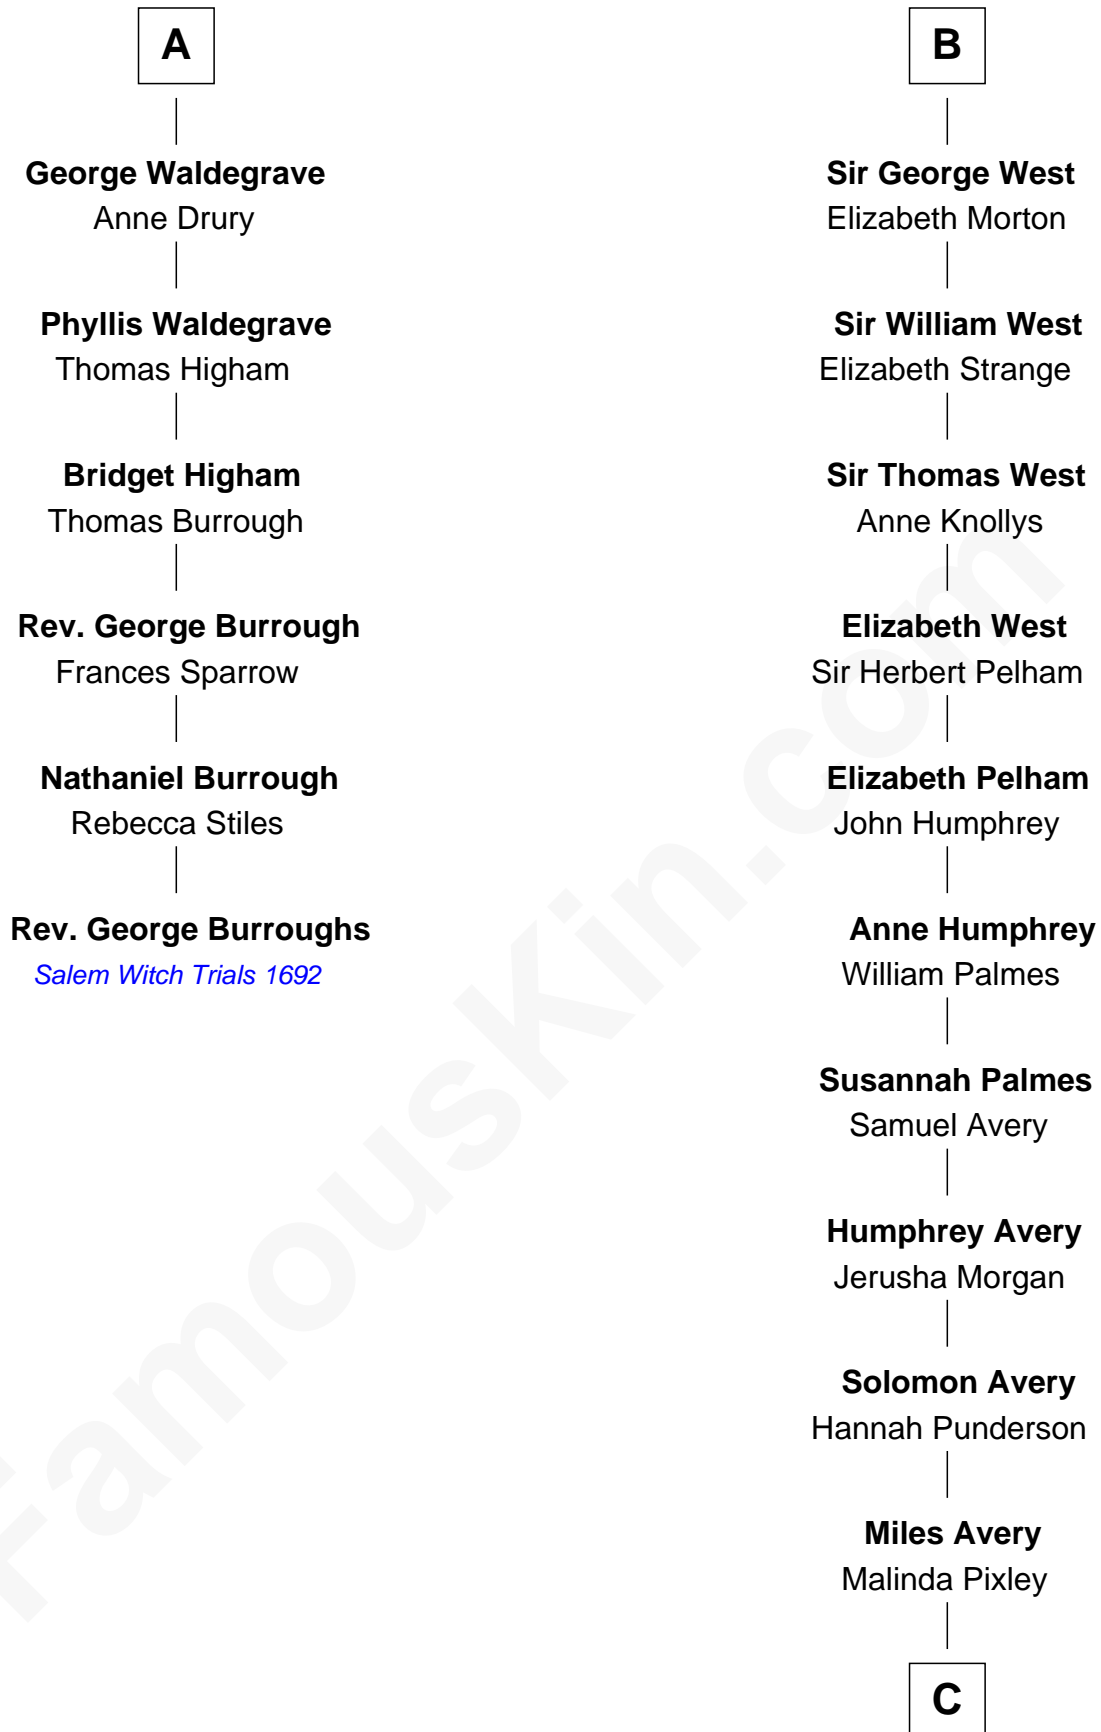

FamousKin.com

Relationship Chart of

Rev. George Burroughs

Executed for Witchcraft, Salem 1692

12th cousin 7 times removed of

John D. Rockefeller

Founder of the Standard Oil Company

C

—
Lucy Avery

Godfrey Lewis Rockefeller

—
William Avery Rockefeller

Eliza Davison

—
John D. Rockefeller

Founder of the Standard Oil Company

FamousKin.com