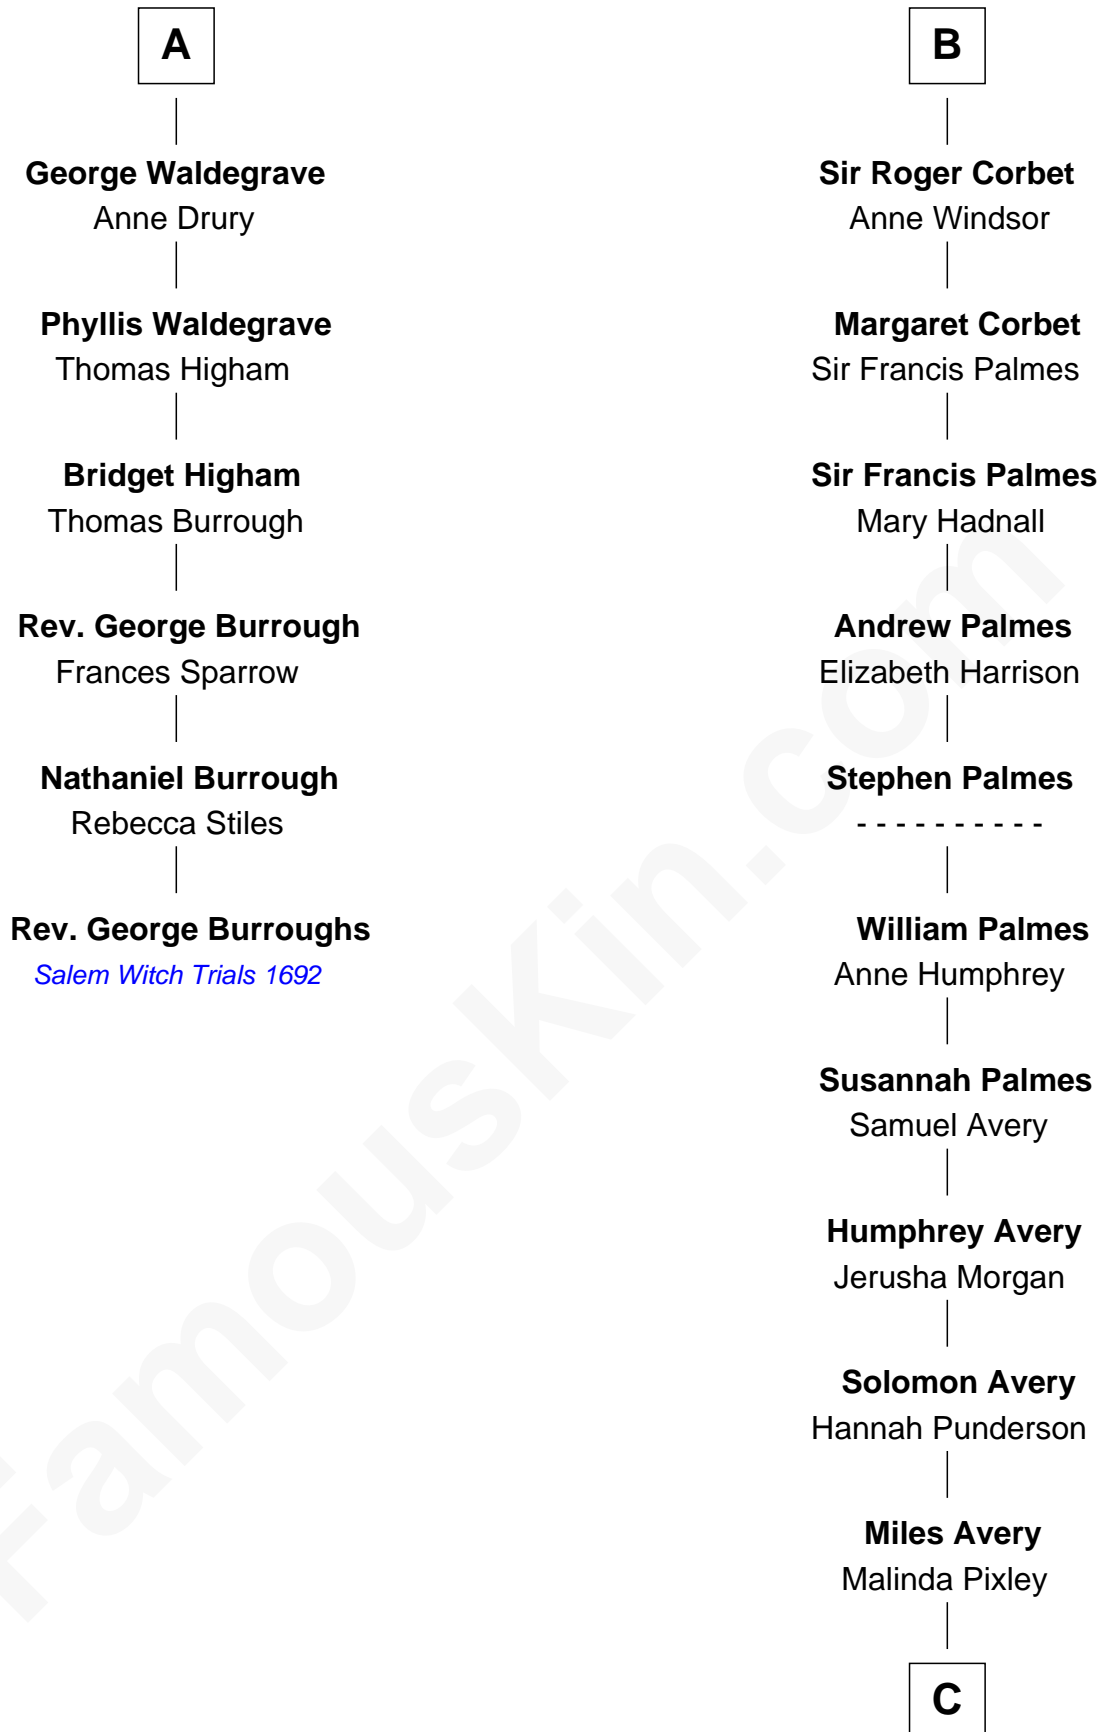

FamousKin.com
Relationship Chart of
Rev. George Burroughs

Executed for Witchcraft, Salem 1692

12th cousin 7 times removed of

John D. Rockefeller

Founder of the Standard Oil Company

William de Ros
 Maude de Vaux

C

—
Lucy Avery

Godfrey Lewis Rockefeller

—
William Avery Rockefeller

Eliza Davison

—
John D. Rockefeller

Founder of the Standard Oil Company

FamousKin.com