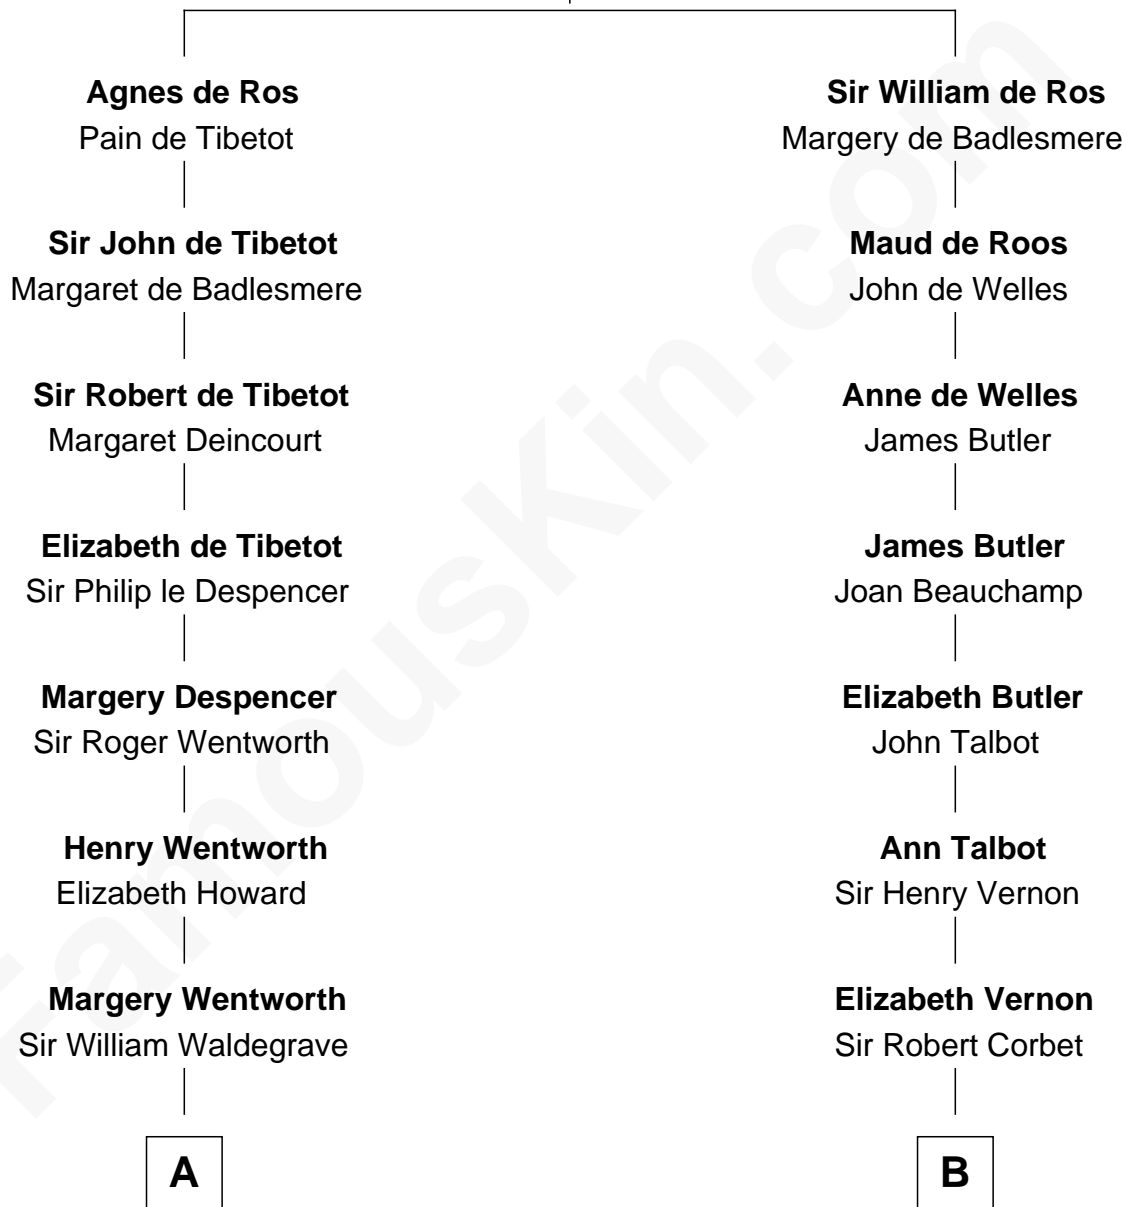

FamousKin.com
Relationship Chart of
Rev. George Burroughs

Executed for Witchcraft, Salem 1692

12th cousin 7 times removed of

John D. Rockefeller

Founder of the Standard Oil Company

William de Ros
 Maude de Vaux

C

—
Lucy Avery

Godfrey Lewis Rockefeller

—
William Avery Rockefeller

Eliza Davison

—
John D. Rockefeller

Founder of the Standard Oil Company

FamousKin.com