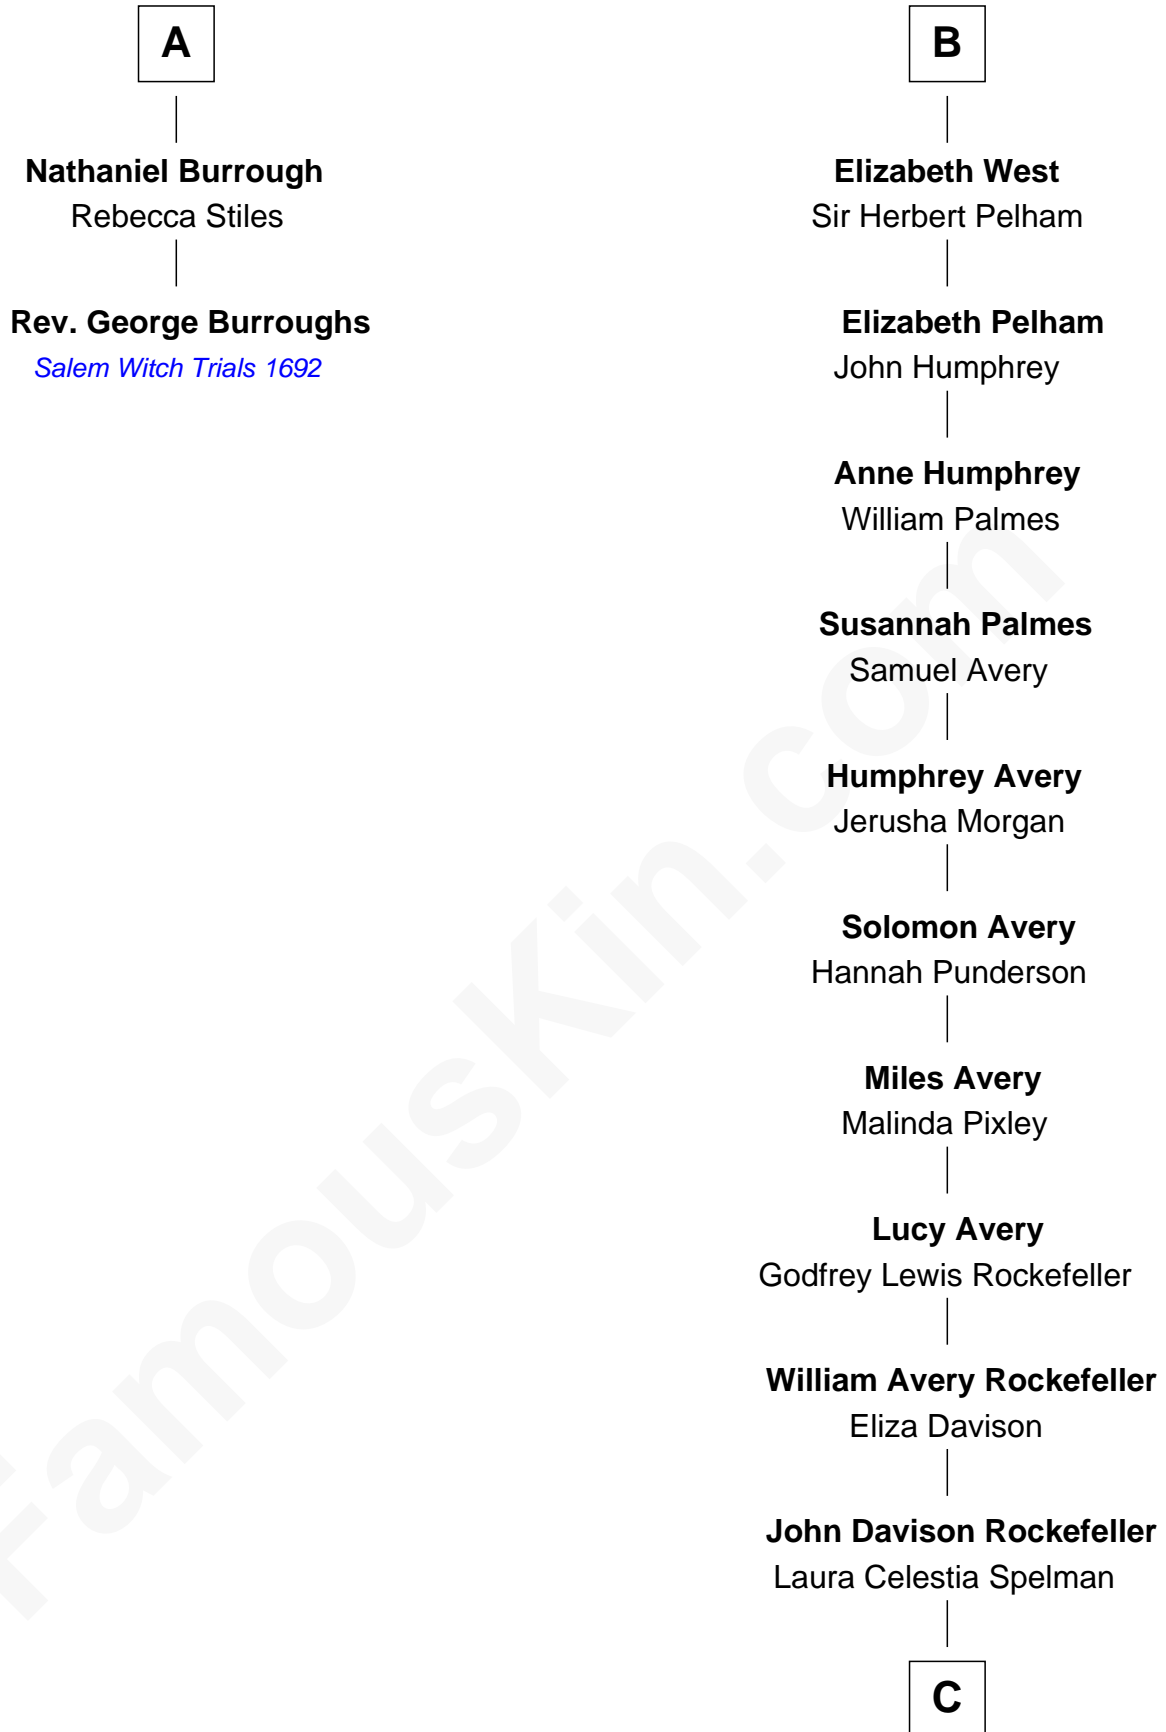

FamousKin.com

Relationship Chart of

Rev. George Burroughs

Executed for Witchcraft, Salem 1692

8th cousin 10 times removed of

Nelson Rockefeller

41st U.S. Vice-President

Sir John Howard

Alice Tendring

C

John Davison Rockefeller

Abby Greene Aldrich

Nelson Rockefeller

41st U.S. Vice-President

FamousKin.com