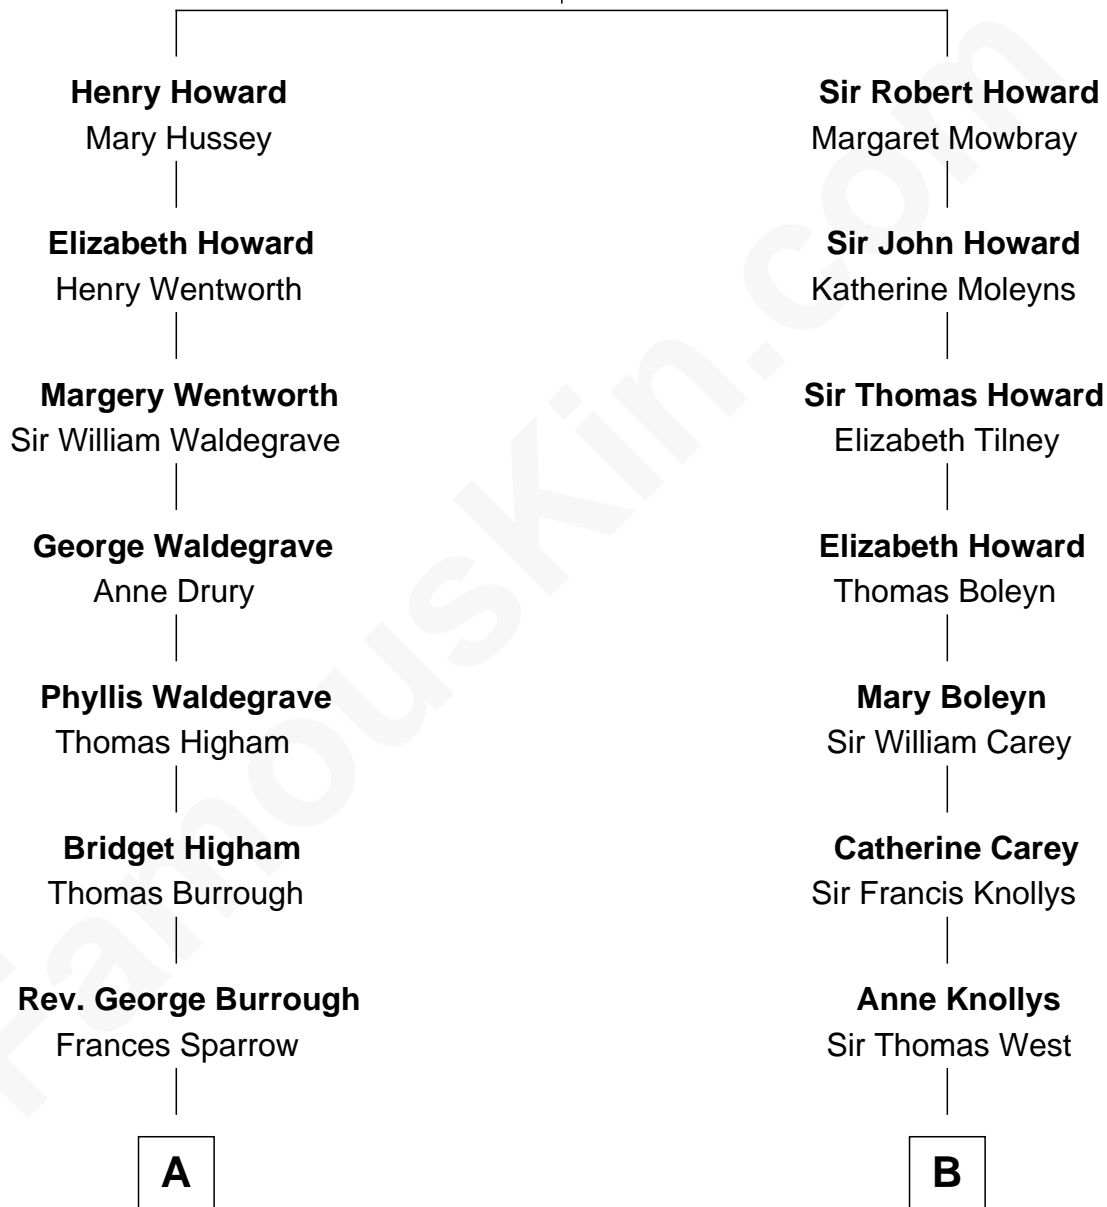

FamousKin.com

Relationship Chart of

Rev. George Burroughs

Executed for Witchcraft, Salem 1692

8th cousin 10 times removed of

Nelson Rockefeller

41st U.S. Vice-President

Sir John Howard

Alice Tendring

C

John Davison Rockefeller

Abby Greene Aldrich

Nelson Rockefeller

41st U.S. Vice-President

FamousKin.com