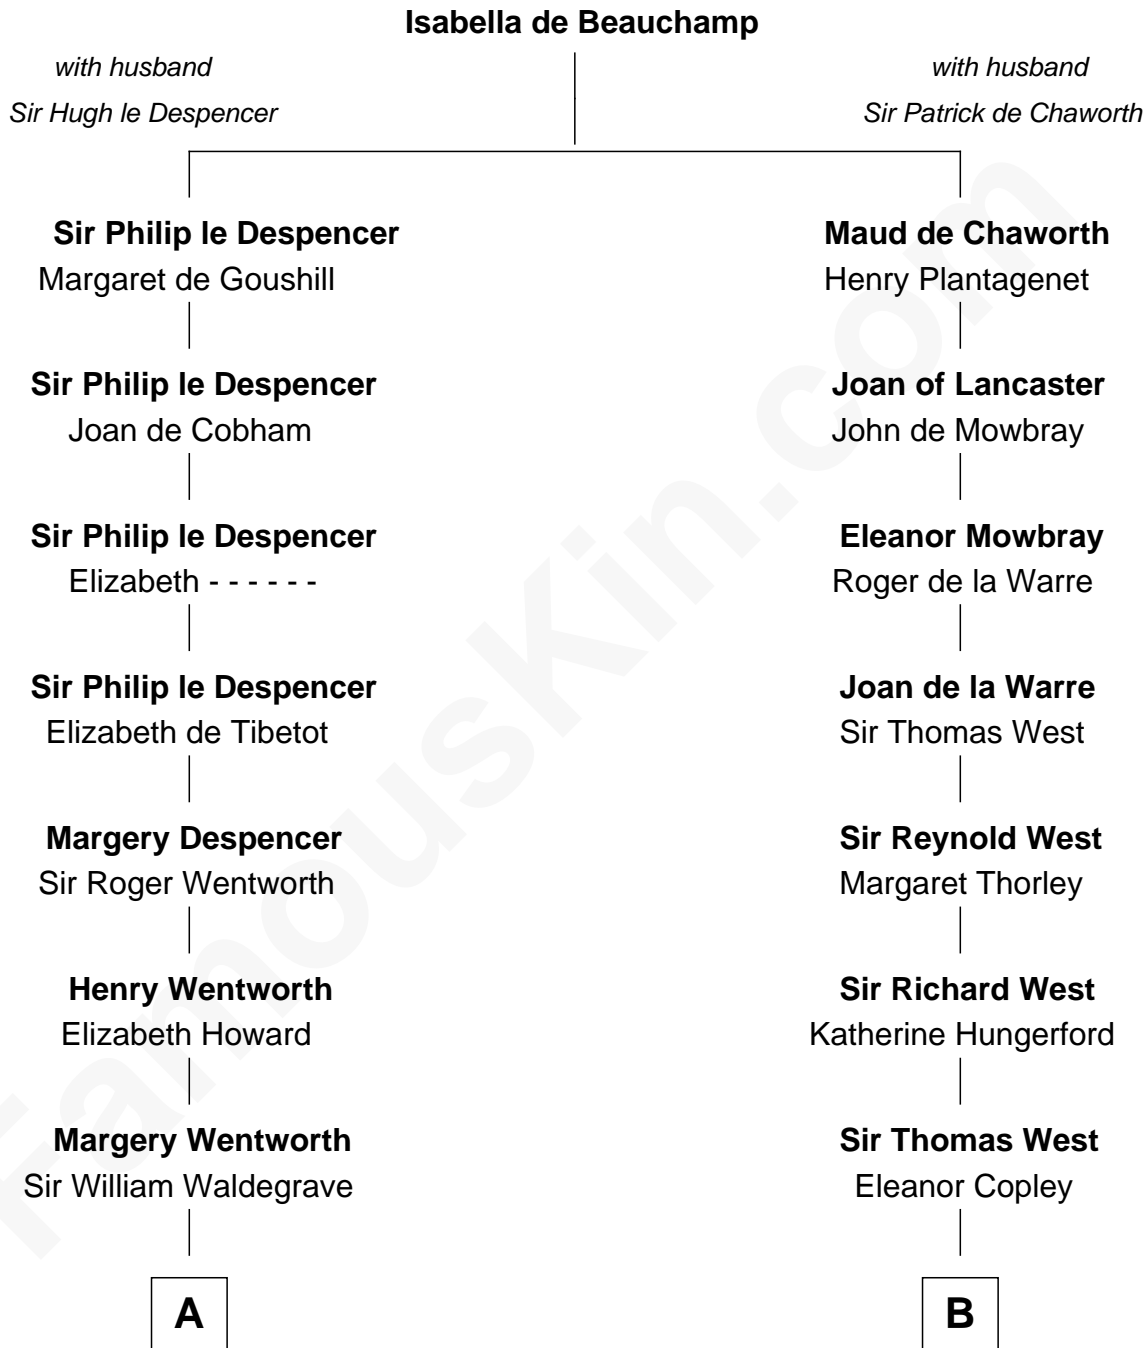

FamousKin.com

Relationship Chart of

Rev. George Burroughs

Executed for Witchcraft, Salem 1692

12th cousin 9 times removed of

Nelson Rockefeller

41st U.S. Vice-President

C

—
Lucy Avery

Godfrey Lewis Rockefeller

—
William Avery Rockefeller

Eliza Davison

—
John Davison Rockefeller

Laura Celestia Spelman

—
John Davison Rockefeller

Abby Greene Aldrich

—
Nelson Rockefeller

41st U.S. Vice-President