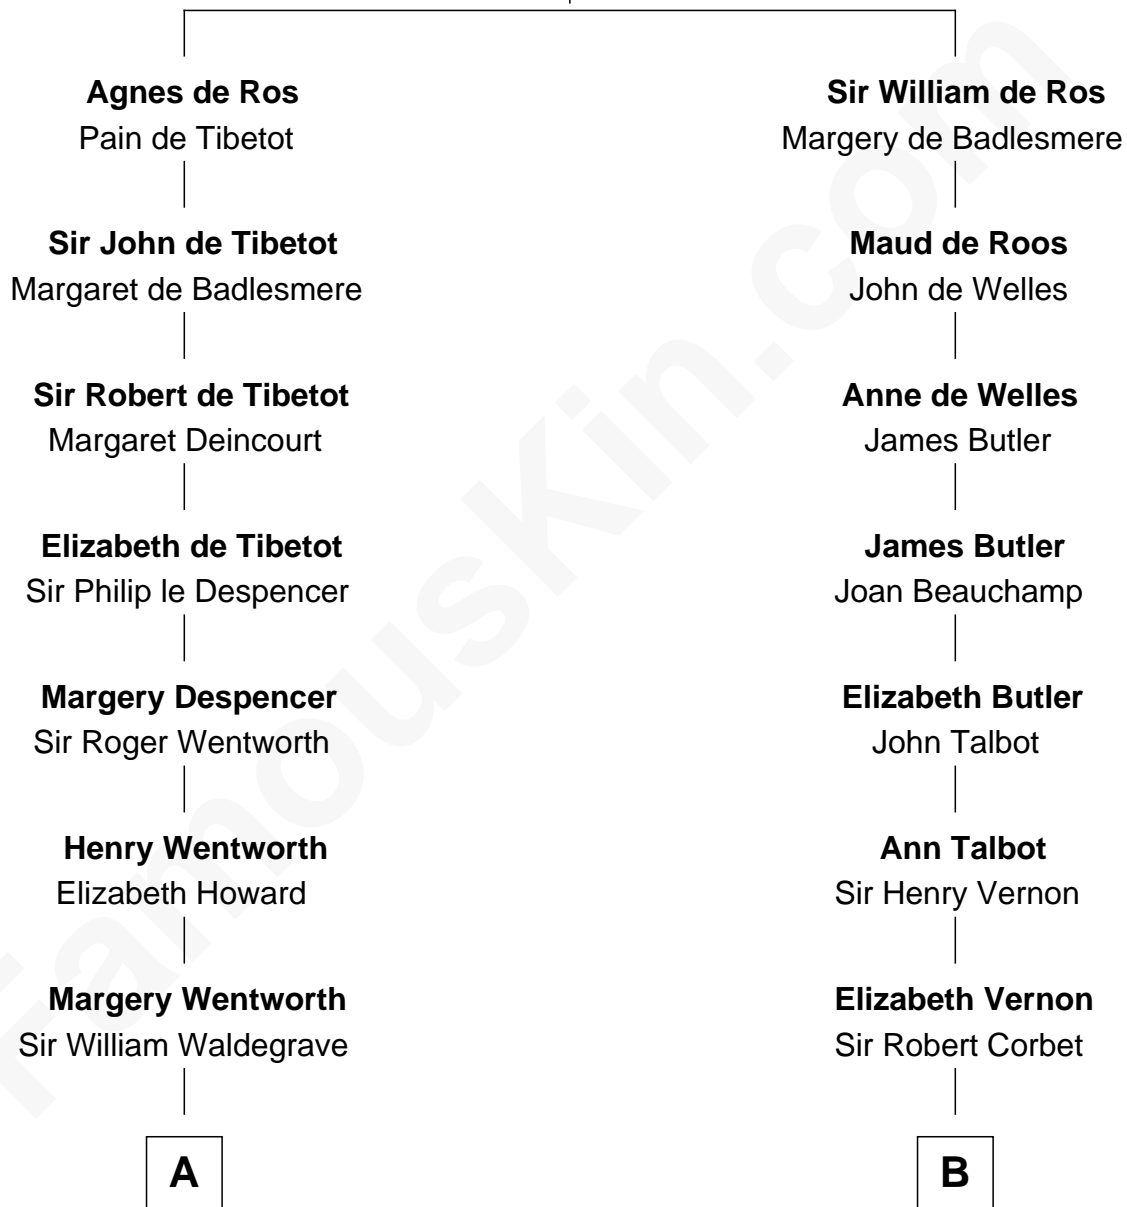

FamousKin.com
Relationship Chart of
Rev. George Burroughs

Executed for Witchcraft, Salem 1692

12th cousin 9 times removed of

Nelson Rockefeller

41st U.S. Vice-President

William de Ros
 Maude de Vaux

C

Lucy Avery

Godfrey Lewis Rockefeller

William Avery Rockefeller

Eliza Davison

John Davison Rockefeller

Laura Celestia Spelman

John Davison Rockefeller

Abby Greene Aldrich

Nelson Rockefeller

41st U.S. Vice-President

FamousKin.com