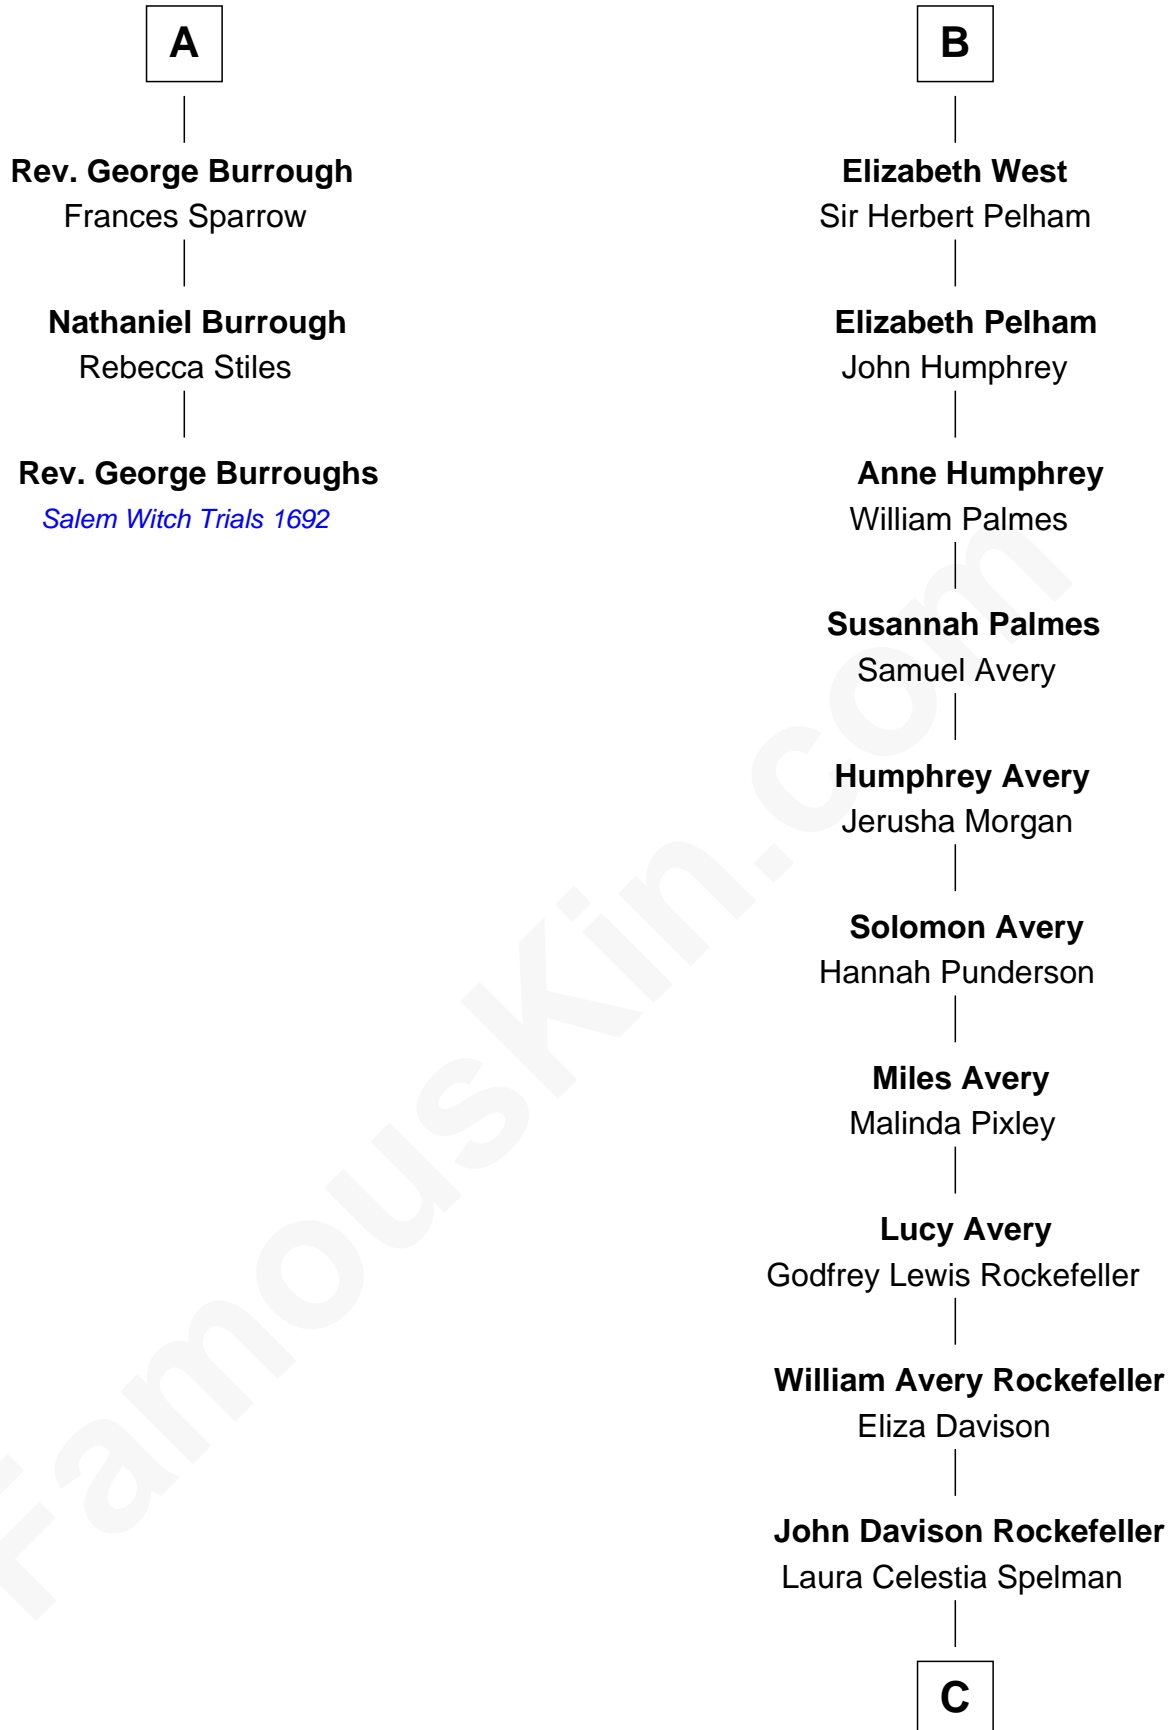

FamousKin.com

Relationship Chart of

Rev. George Burroughs

Executed for Witchcraft, Salem 1692

9th cousin 9 times removed of

Nelson Rockefeller

41st U.S. Vice-President

Sir Michael de la Pole

Katherine Wingfield

Sir Thomas de la Pole

Anne Cheney

Katherine de la Pole

Sir Miles Stapleton

Elizabeth Stapleton

Sir William Calthorpe

Anne Calthorpe

Anne de la Pole

Robert Thorley

Margaret Thorley

Sir Reynold West

Sir Richard West

Katherine Hungerford

Sir Thomas West

Eleanor Copley

Sir George West

Elizabeth Morton

Sir William West

Elizabeth Strange

Sir Thomas West

Anne Knollys

B

C