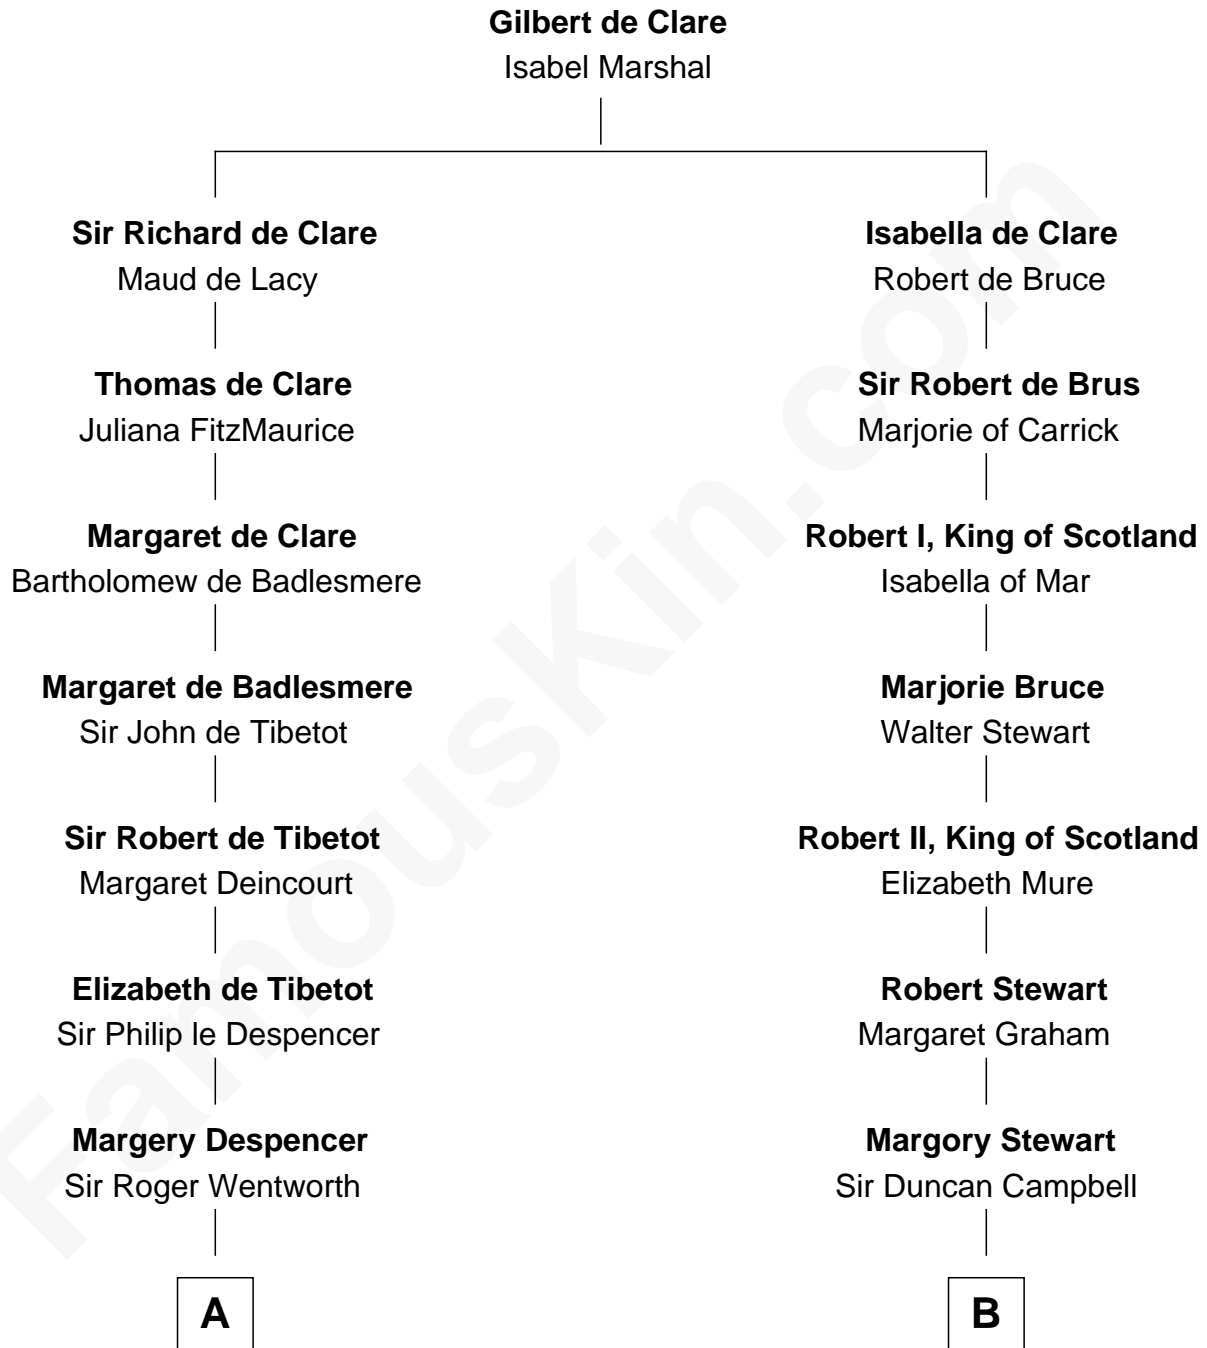

# FamousKin.com

## Relationship Chart of

**Rev. George Burroughs**  
*Executed for Witchcraft, Salem 1692*

14th cousin 7 times removed of

**Emily Post**  
*American Author on Etiquette*

**C**

**Mary Meek Magruder**

Thomas Clagett