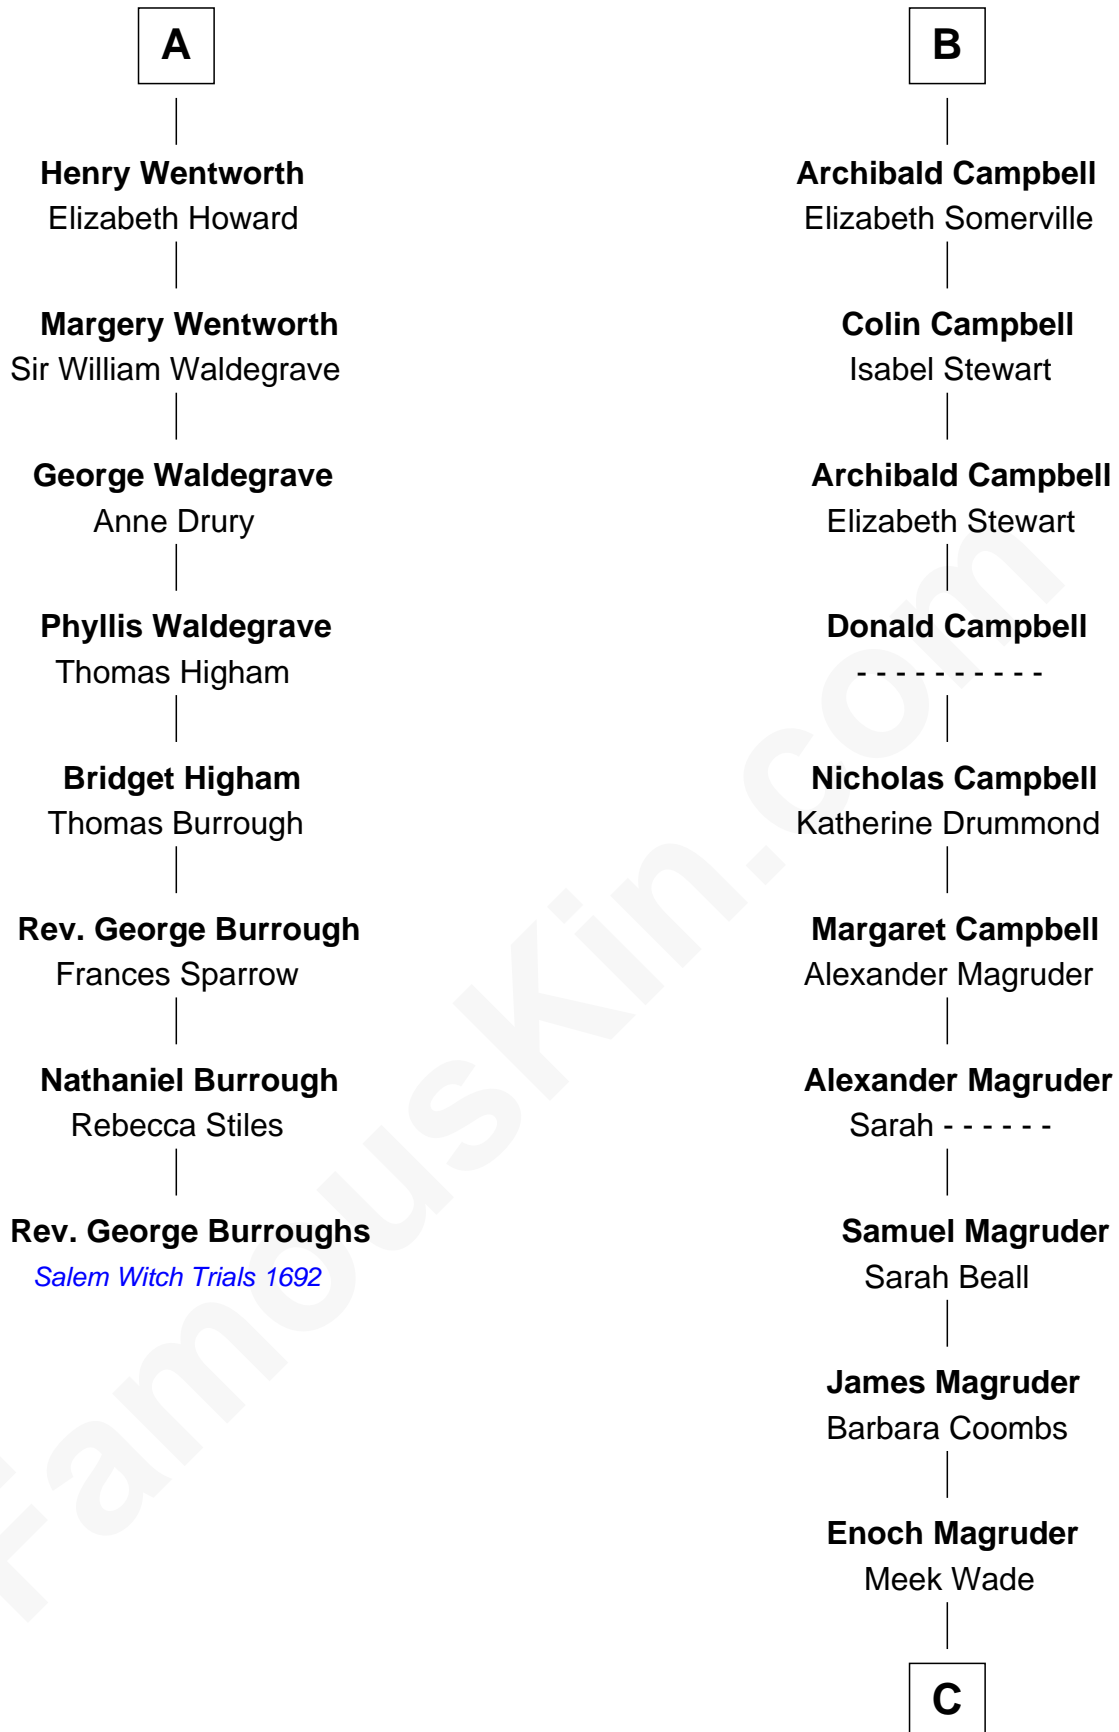

## Relationship Chart of

**Rev. George Burroughs**  
*Executed for Witchcraft, Salem 1692*

14th cousin 7 times removed of

**Emily Post**  
*American Author on Etiquette*

**C**

**Mary Meek Magruder**

Thomas Clagett

**Sarah Magruder Clagett**

Upton Bruce

**Marian Bruce**

William Price

**Bruce Price**

Mary Josephine Lee

**Emily Post**

*American Author on Etiquette*