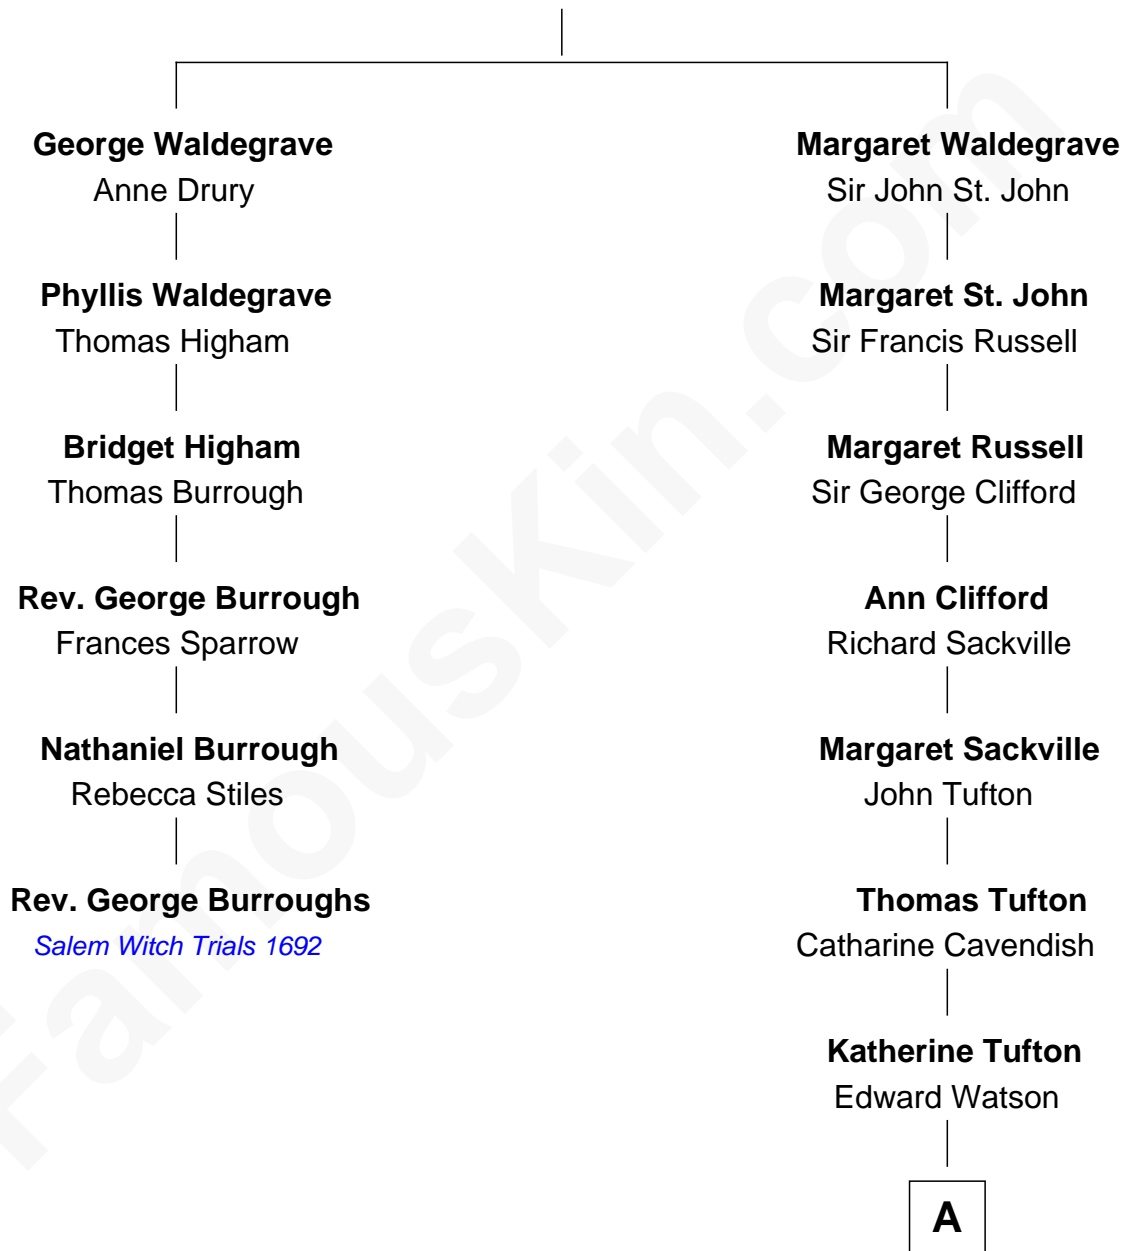

FamousKin.com
Relationship Chart of
Rev. George Burroughs

Executed for Witchcraft, Salem 1692

5th cousin 9 times removed of

Camilla Parker Bowles

Queen Consort of the United Kingdom

Sir William Waldegrave

Margery Wentworth

A

Katherine Watson

Edward Southwell

Edward Southwell

Elizabeth Southwell

George Thomas Keppel

William Coutts Keppel

Sophia Mary McNab