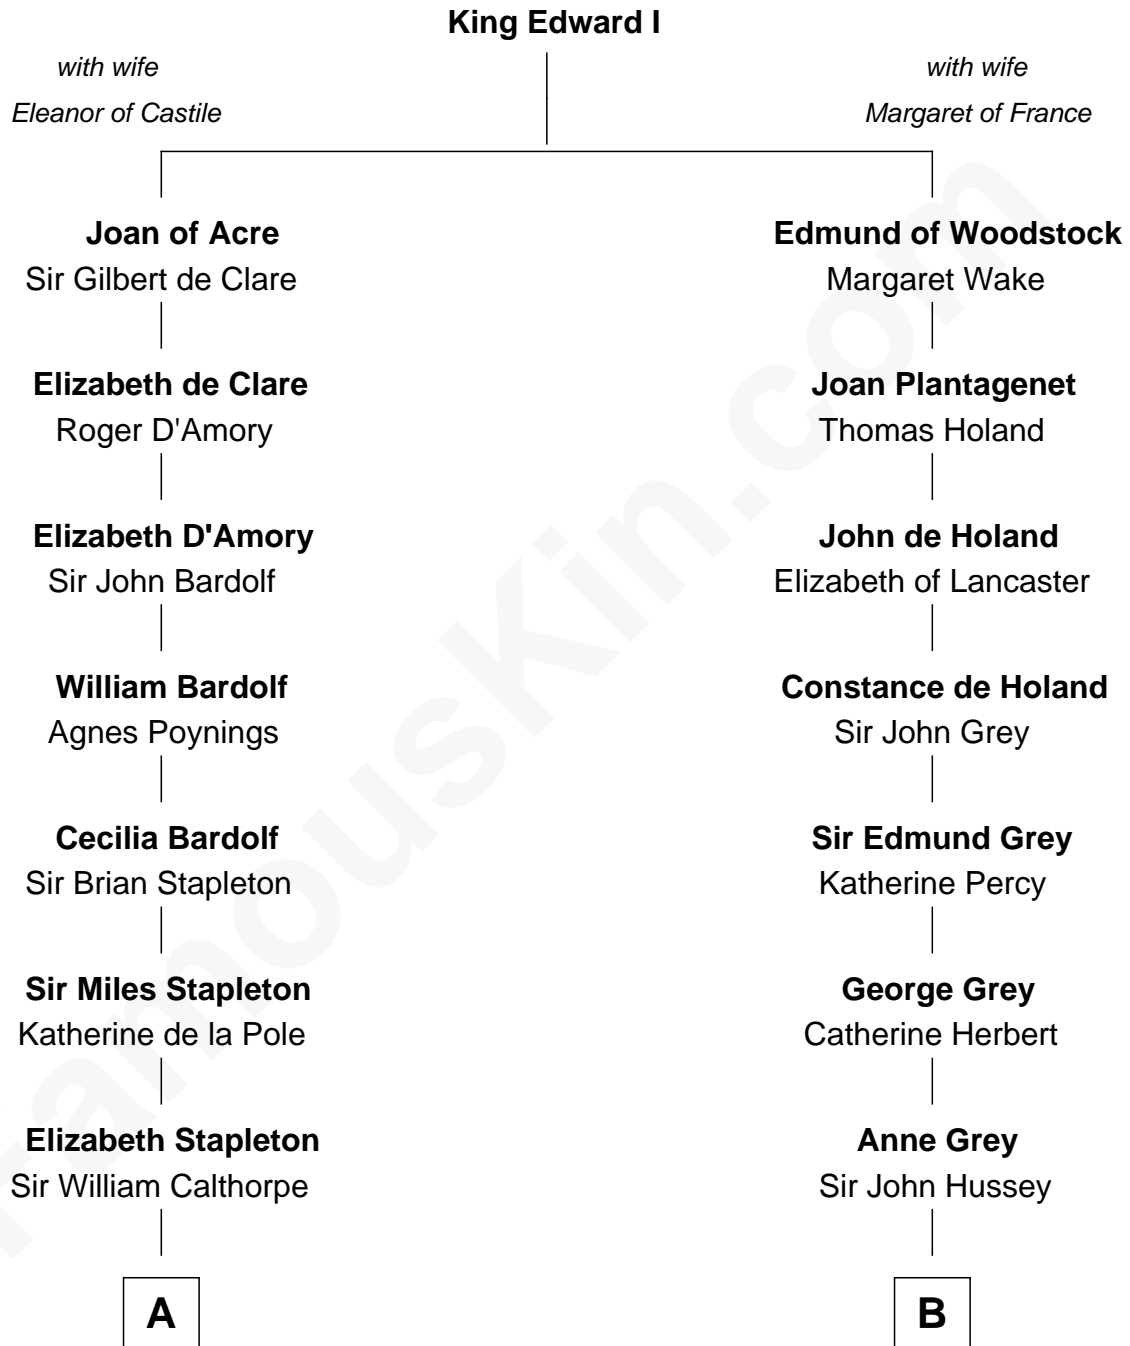

FamousKin.com

Relationship Chart of

Rev. George Burroughs

Executed for Witchcraft, Salem 1692

13th cousin 7 times removed of

Camilla Parker Bowles

Queen Consort of the United Kingdom