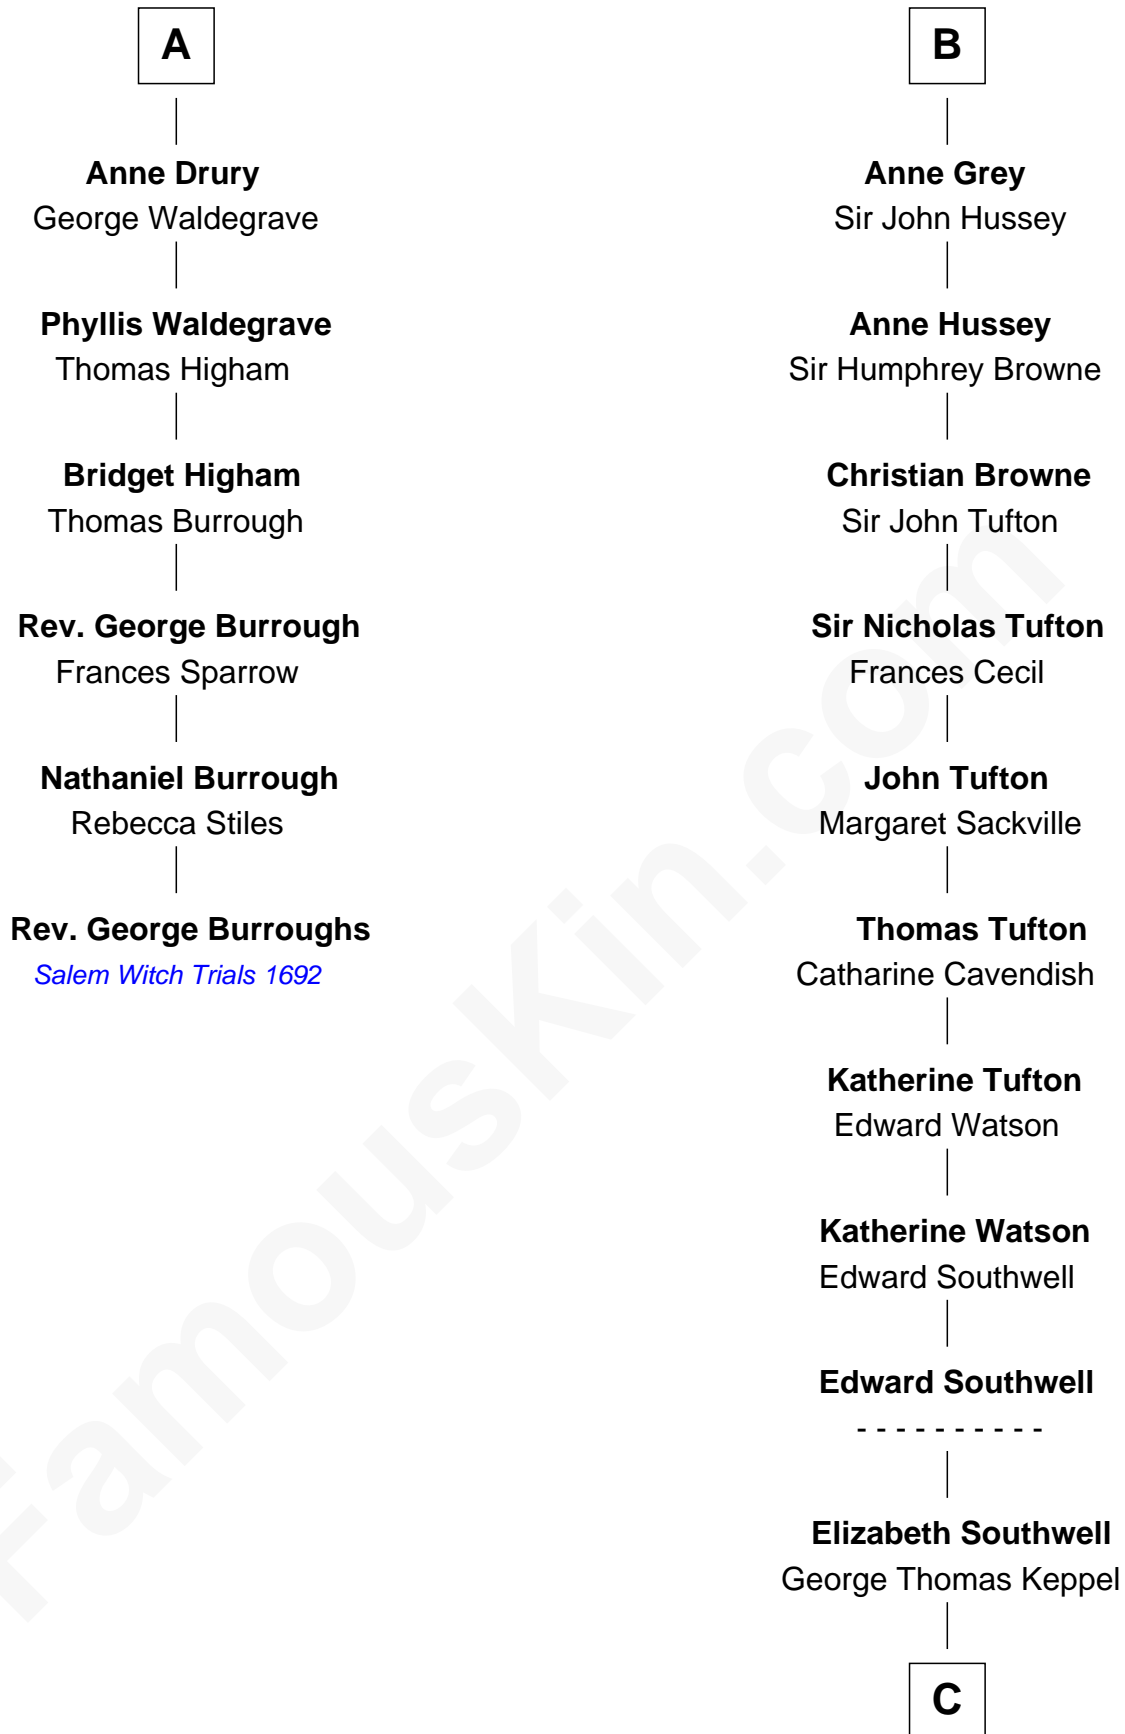

FamousKin.com

Relationship Chart of

Rev. George Burroughs

Executed for Witchcraft, Salem 1692

12th cousin 9 times removed of

Camilla Parker Bowles

Queen Consort of the United Kingdom

Sir Gilbert de Clare

Margaret de Clare

Hugh de Audley

Margaret de Audley

Ralph de Stafford

Beatrice de Stafford

Thomas de Ros

Margaret de Ros

Sir Reynold Grey

Sir John Grey

Constance de Holand

Sir Edmund Grey

Katherine Percy

George Grey

Catherine Herbert

B

C