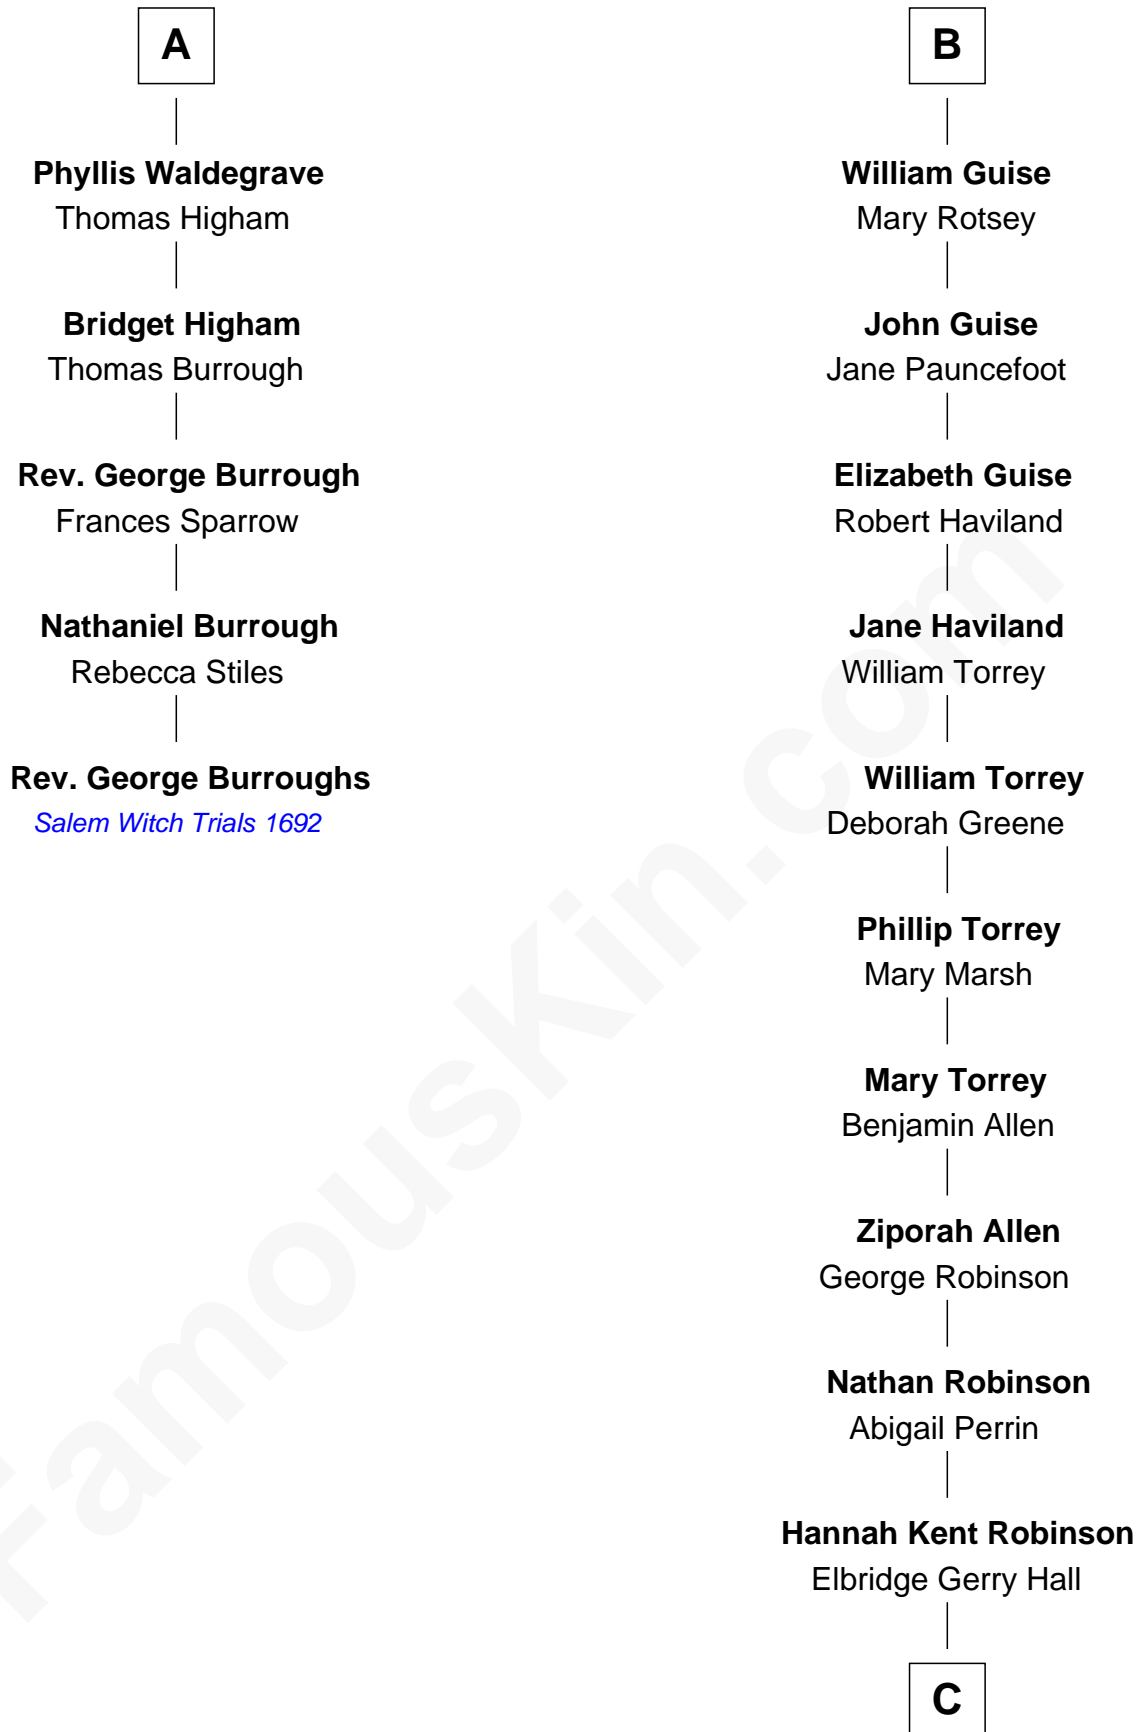

FamousKin.com

Relationship Chart of

Rev. George Burroughs
Executed for Witchcraft, Salem 1692

11th cousin 9 times removed of

Raquel Welch
Movie Actress

Bartholomew de Badlesmere

Margaret de Clare

Margaret de Badlesmere

Sir John de Tibetot

Sir Robert de Tibetot

Margaret Deincourt

Elizabeth de Tibetot

Sir Philip le Despencer

Margery Despencer

Sir Roger Wentworth

Henry Wentworth

Elizabeth Howard

Margery Wentworth

Sir William Waldegrave

George Waldegrave

Anne Drury

A

Margery de Badlesmere

Sir William de Ros

Anne Grey

Sir John Grey

Probable

Tacy Grey

John Guise

B

C

Justin Smith Hall
Sarah Mehitable Stanford