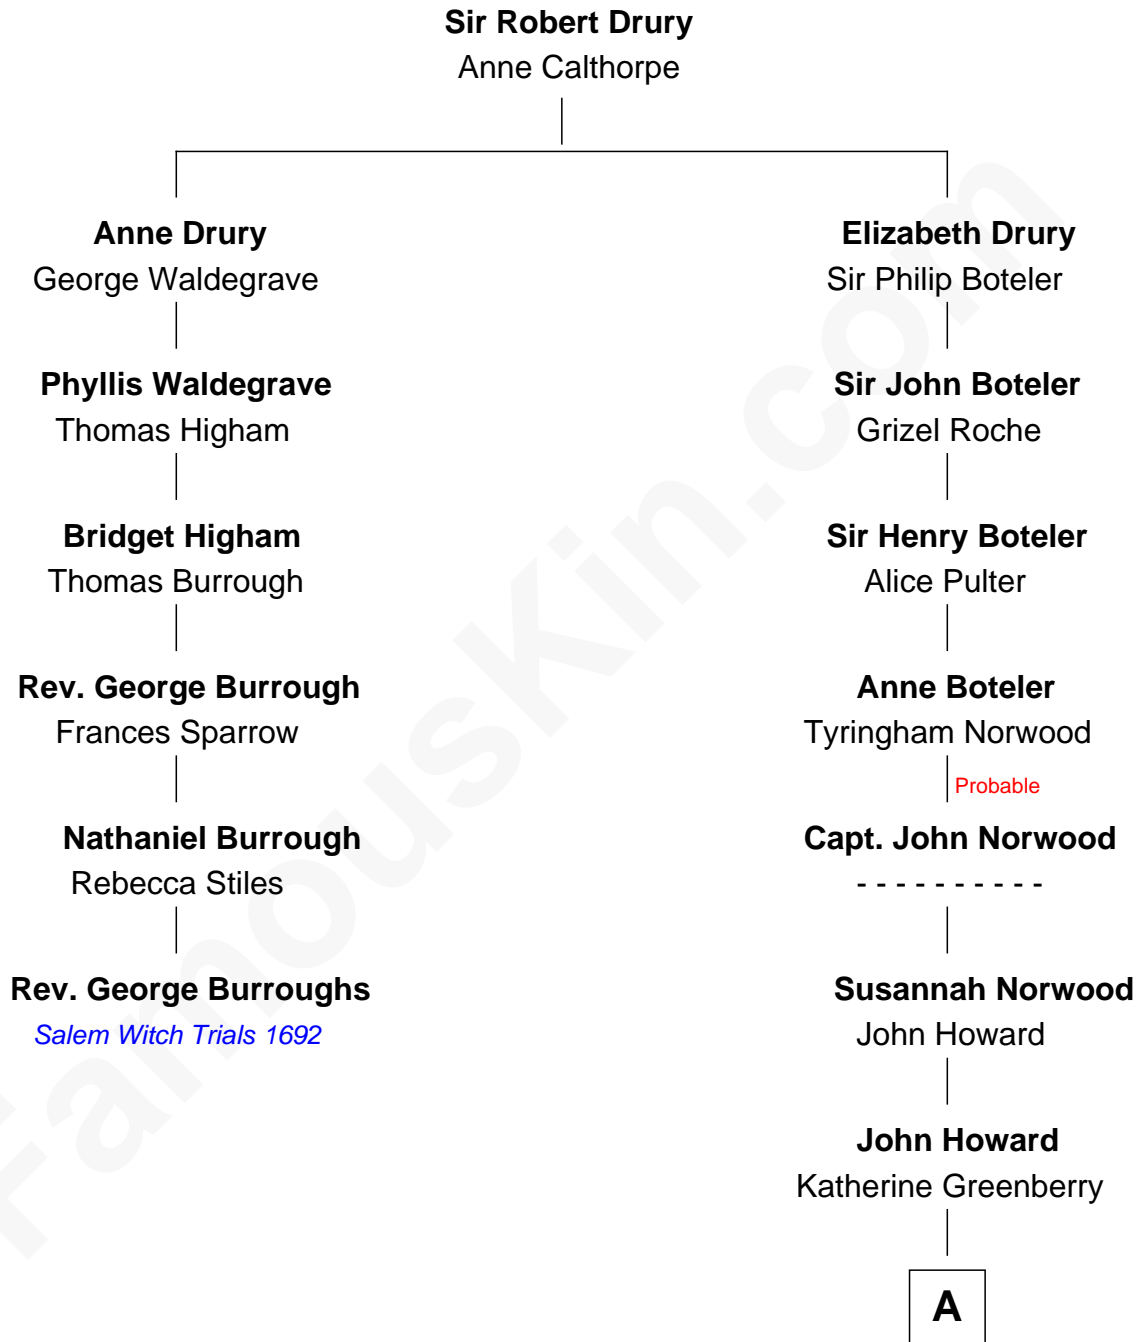

FamousKin.com

Relationship Chart of

Rev. George Burroughs

Executed for Witchcraft, Salem 1692

5th cousin 8 times removed of

Jesse James

Outlaw, Bank Robber, Murderer

A

Katherine Howard

Orlando Griffith

Sarah Griffith

Col. Nicholas Dorsey

Rachel Dorsey

Anthony Lindsay

Anthony Lindsay

Ailsey Cole

Sarah Lindsay

James Cole

Zerelda Elizabeth Cole

Robert Sallee James

Jesse James

Outlaw, Bank Robber, Murderer