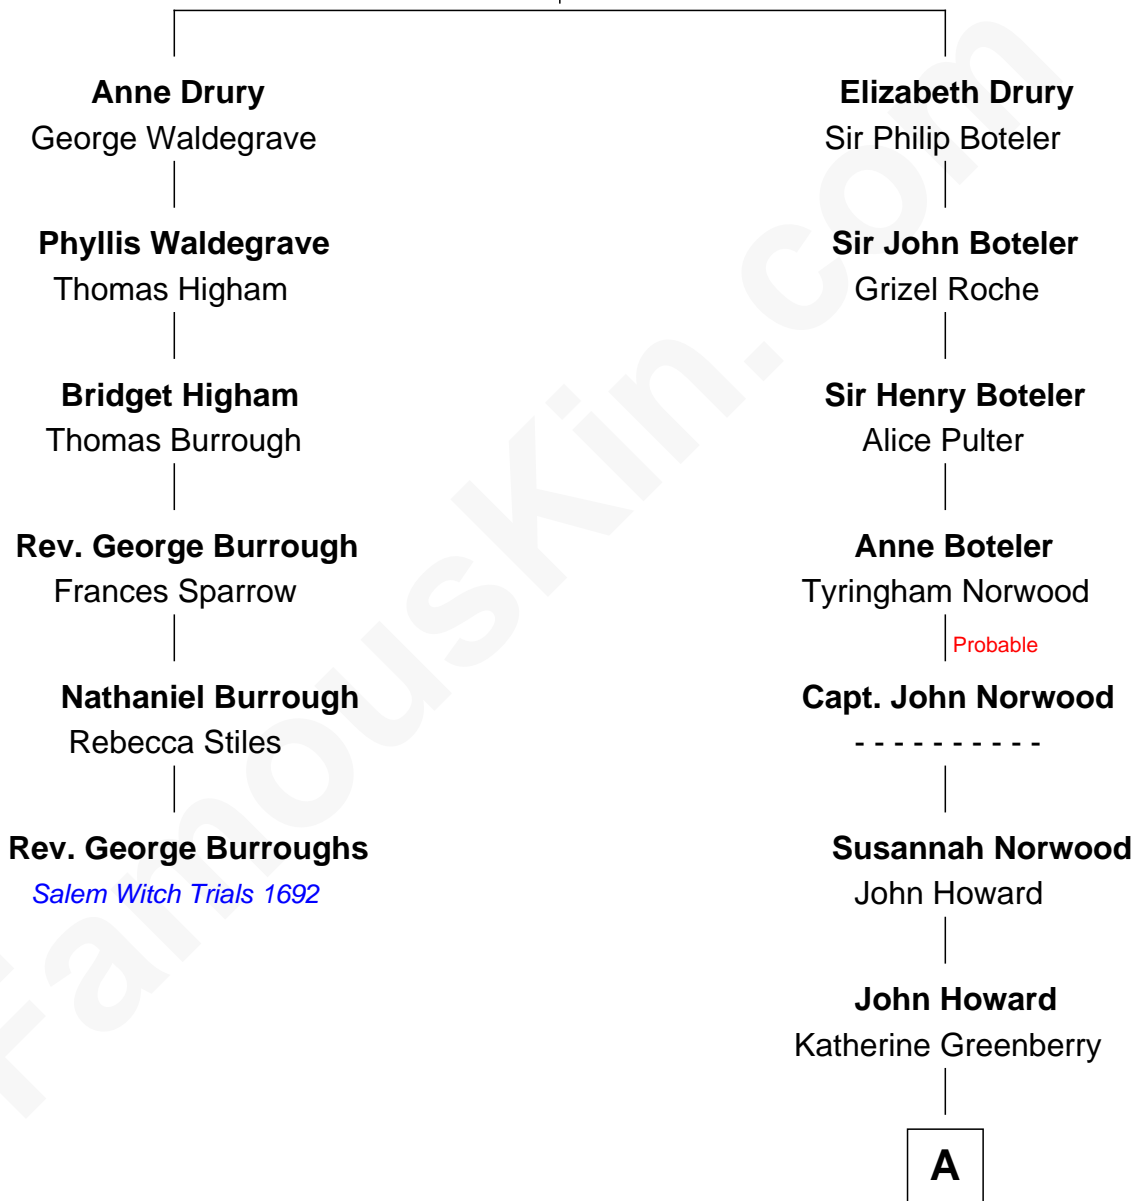

FamousKin.com

Relationship Chart of

Rev. George Burroughs
Executed for Witchcraft, Salem 1692

5th cousin 8 times removed of

Vachel Lindsay
American Poet

Sir Robert Drury
 Anne Calthorpe

A

Katherine Howard