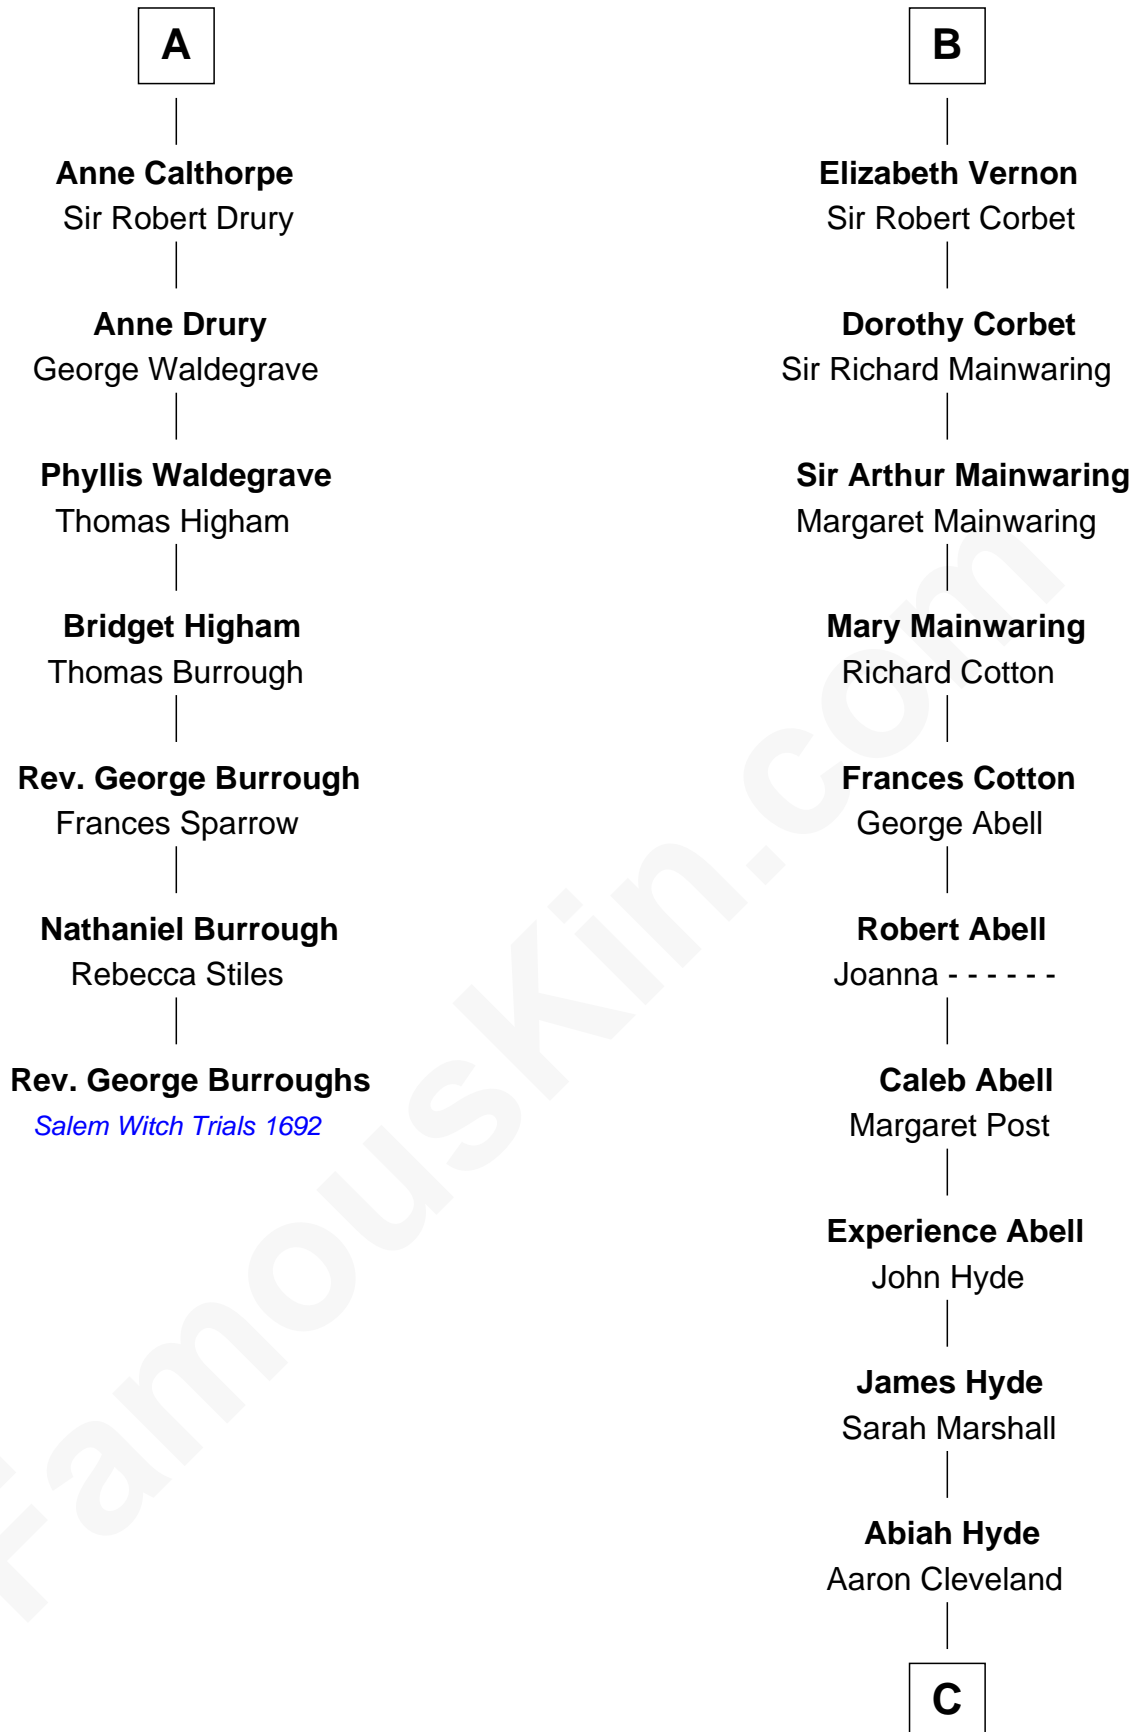

FamousKin.com

Relationship Chart of

Rev. George Burroughs

Executed for Witchcraft, Salem 1692

13th cousin 6 times removed of

Grover Cleveland

22nd and 24th U.S. President

C

William Cleveland

Margaret Falley

Rev. Richard Falley Cleveland

Ann Neal

Grover Cleveland

22nd and 24th U.S. President

FamousKin.com