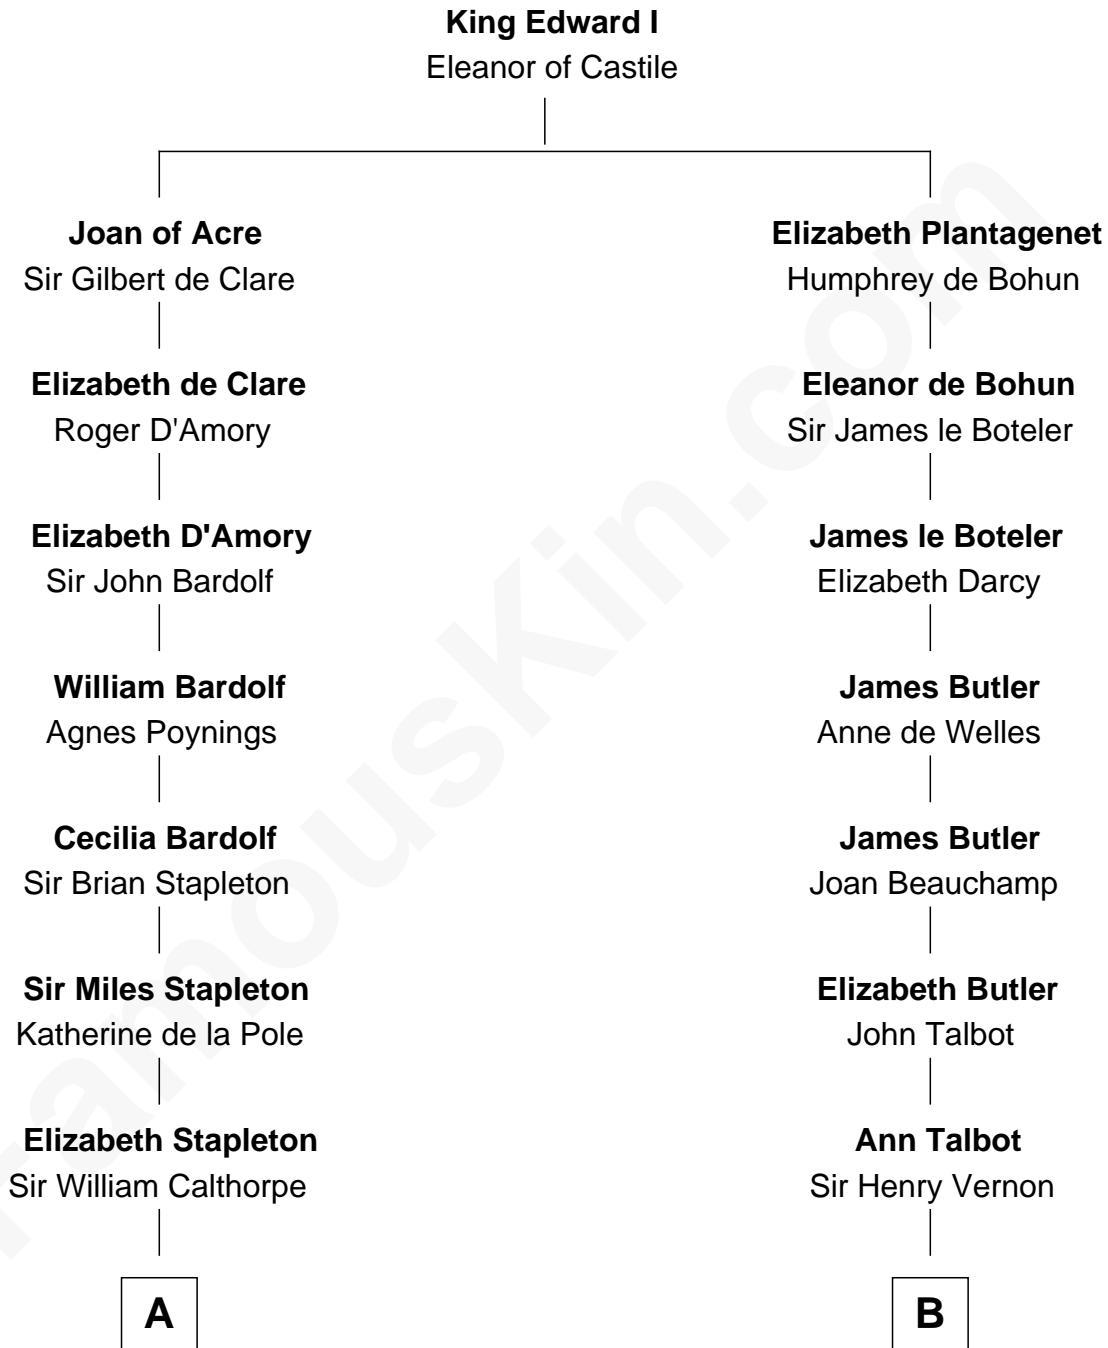

FamousKin.com

Relationship Chart of

Rev. George Burroughs

Executed for Witchcraft, Salem 1692

13th cousin 6 times removed of

Grover Cleveland

22nd and 24th U.S. President

C

William Cleveland

Margaret Falley

Rev. Richard Falley Cleveland

Ann Neal

Grover Cleveland

22nd and 24th U.S. President

FamousKin.com