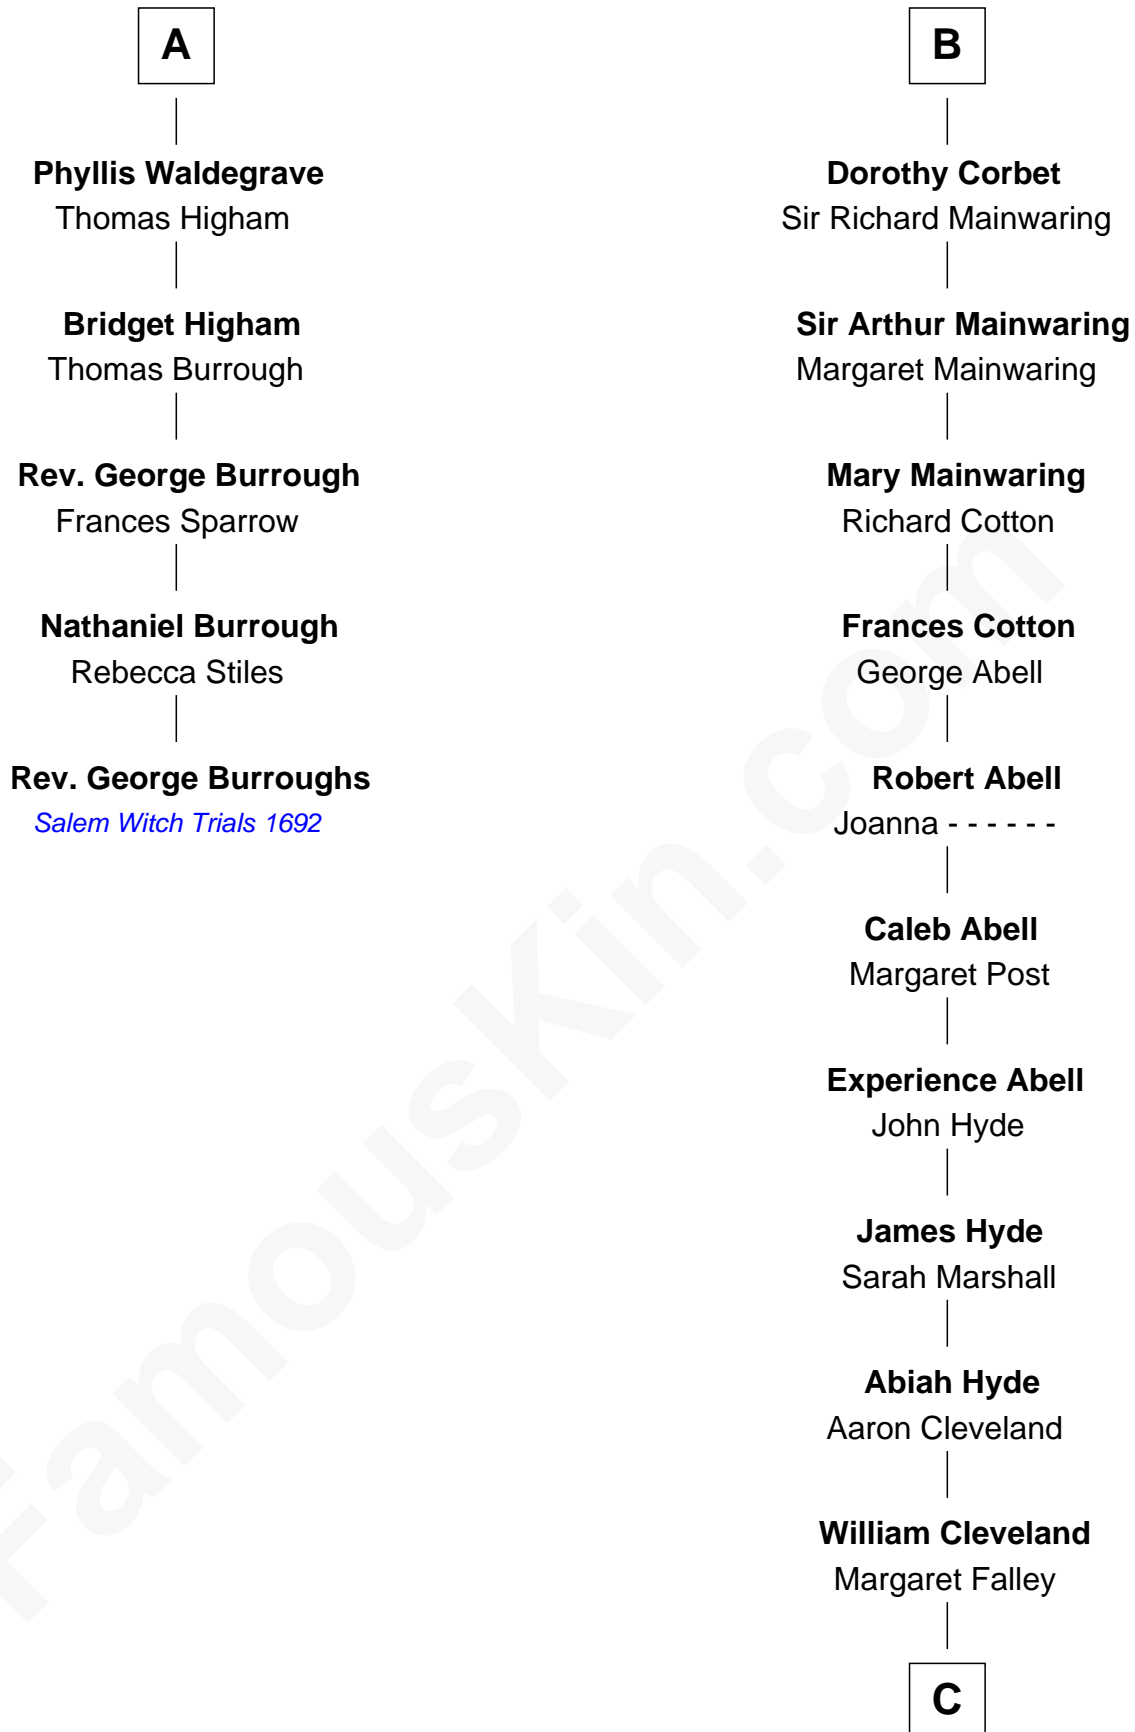

FamousKin.com

Relationship Chart of

Rev. George Burroughs

Executed for Witchcraft, Salem 1692

11th cousin 7 times removed of

Grover Cleveland

22nd and 24th U.S. President

Bartholomew de Badlesmere

Margaret de Clare

Margaret de Badlesmere

Sir John de Tibetot

Sir Robert de Tibetot

Margaret Deincourt

Elizabeth de Tibetot

Sir Philip le Despencer

Margery Despencer

Sir Roger Wentworth

Henry Wentworth

Elizabeth Howard

Margery Wentworth

Sir William Waldegrave

George Waldegrave

Anne Drury

A

Elizabeth Butler

John Talbot

Ann Talbot

Sir Henry Vernon

Elizabeth Vernon

Sir Robert Corbet

B

FamousKin.com