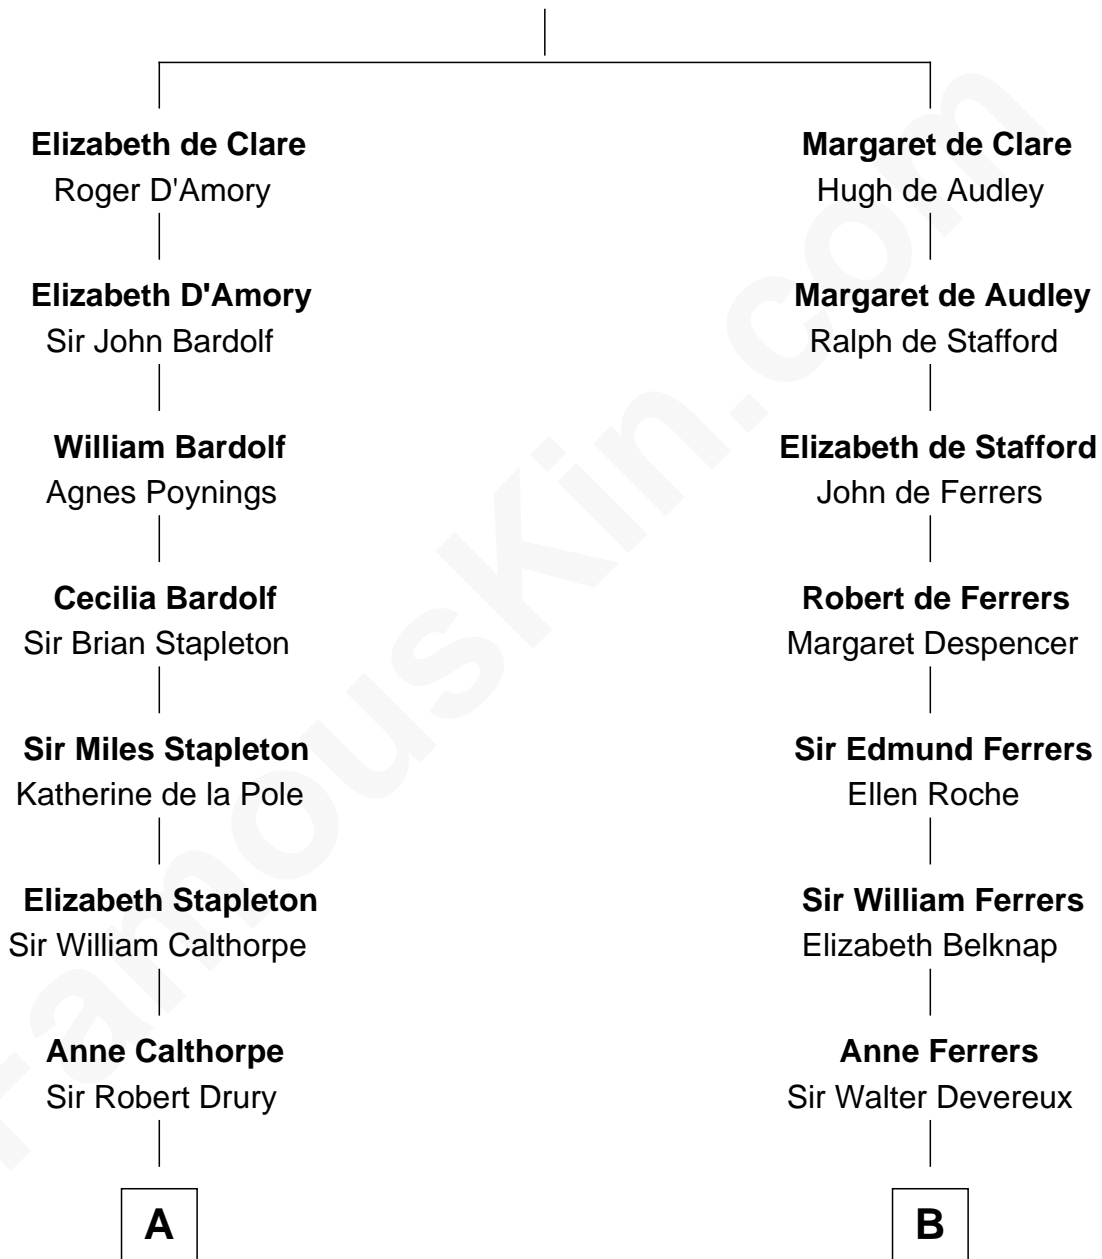

## Relationship Chart of

**Rev. George Burroughs**  
*Executed for Witchcraft, Salem 1692*

12th cousin 8 times removed of

**Grover Cleveland**  
*22nd and 24th U.S. President*

**Sir Gilbert de Clare**  
 Joan of Acre

*22nd and 24th U.S. President*

FamousKin.com