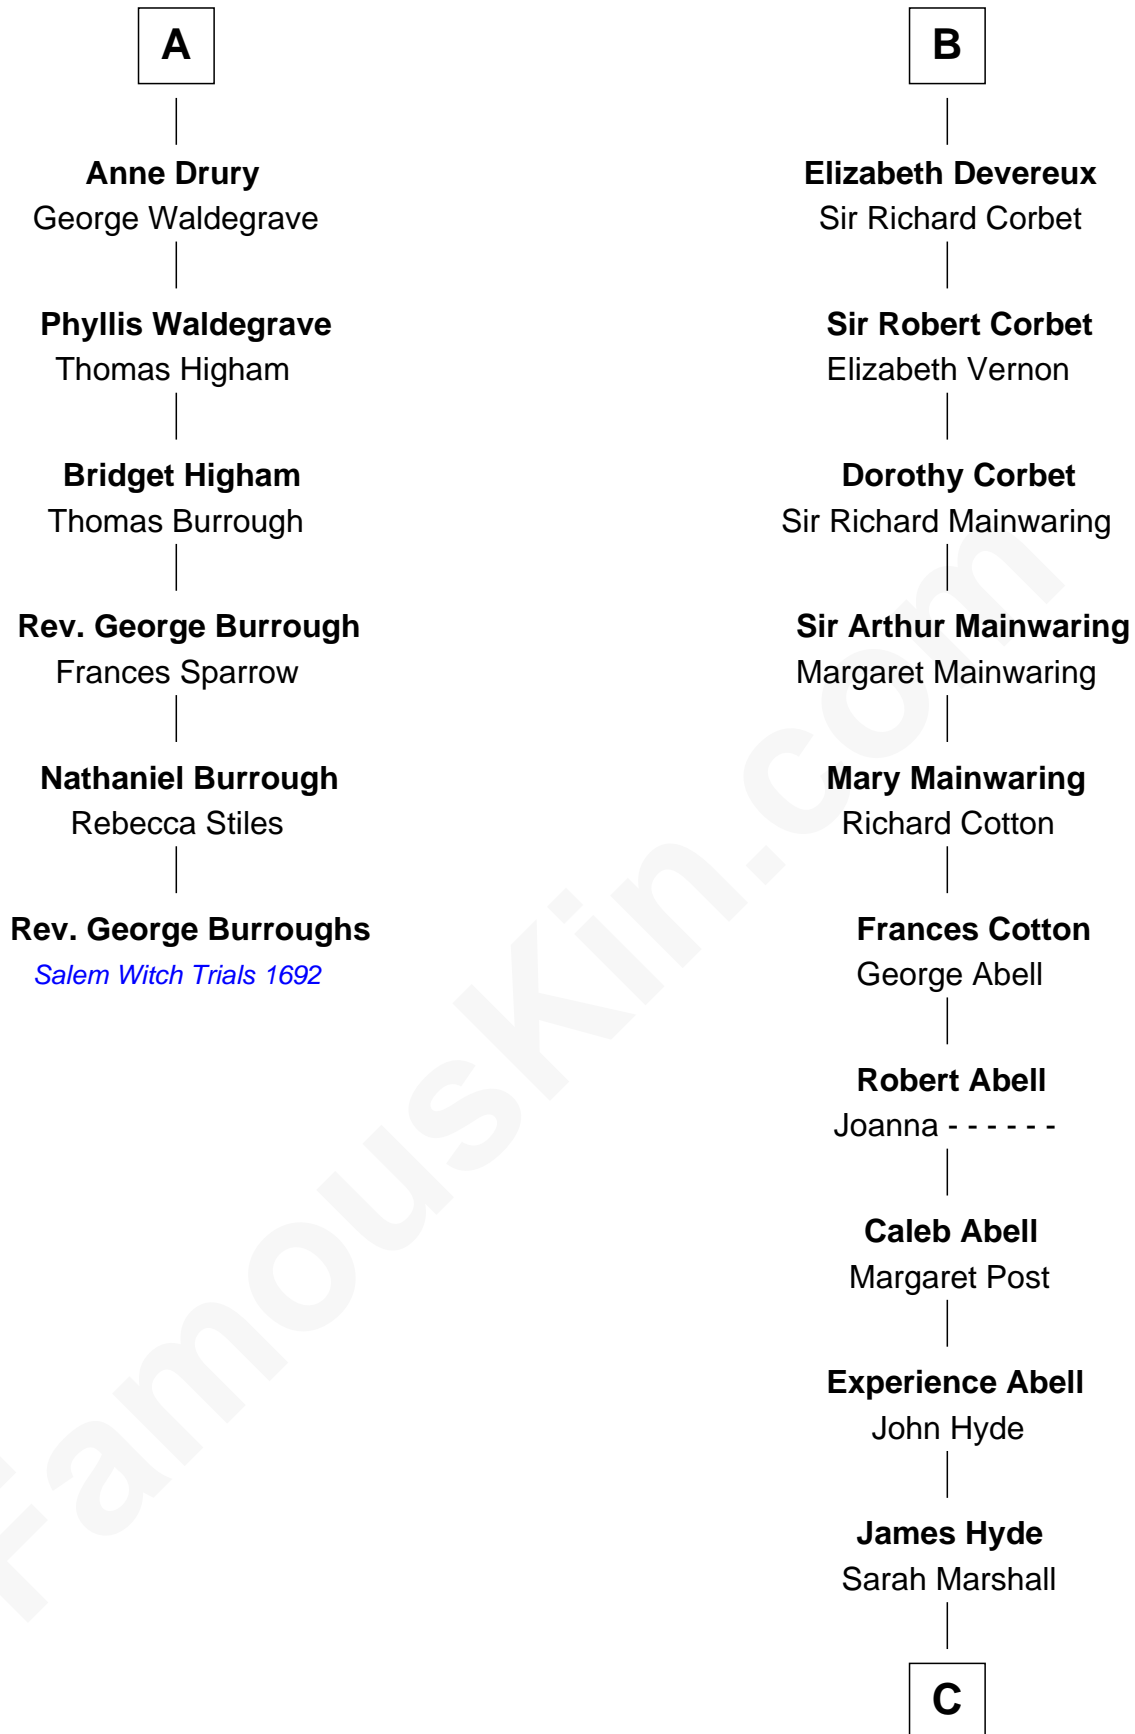

## Relationship Chart of

**Rev. George Burroughs**  
*Executed for Witchcraft, Salem 1692*

12th cousin 8 times removed of

**Grover Cleveland**  
*22nd and 24th U.S. President*

**Sir Gilbert de Clare**  
 Joan of Acre

*22nd and 24th U.S. President*

FamousKin.com