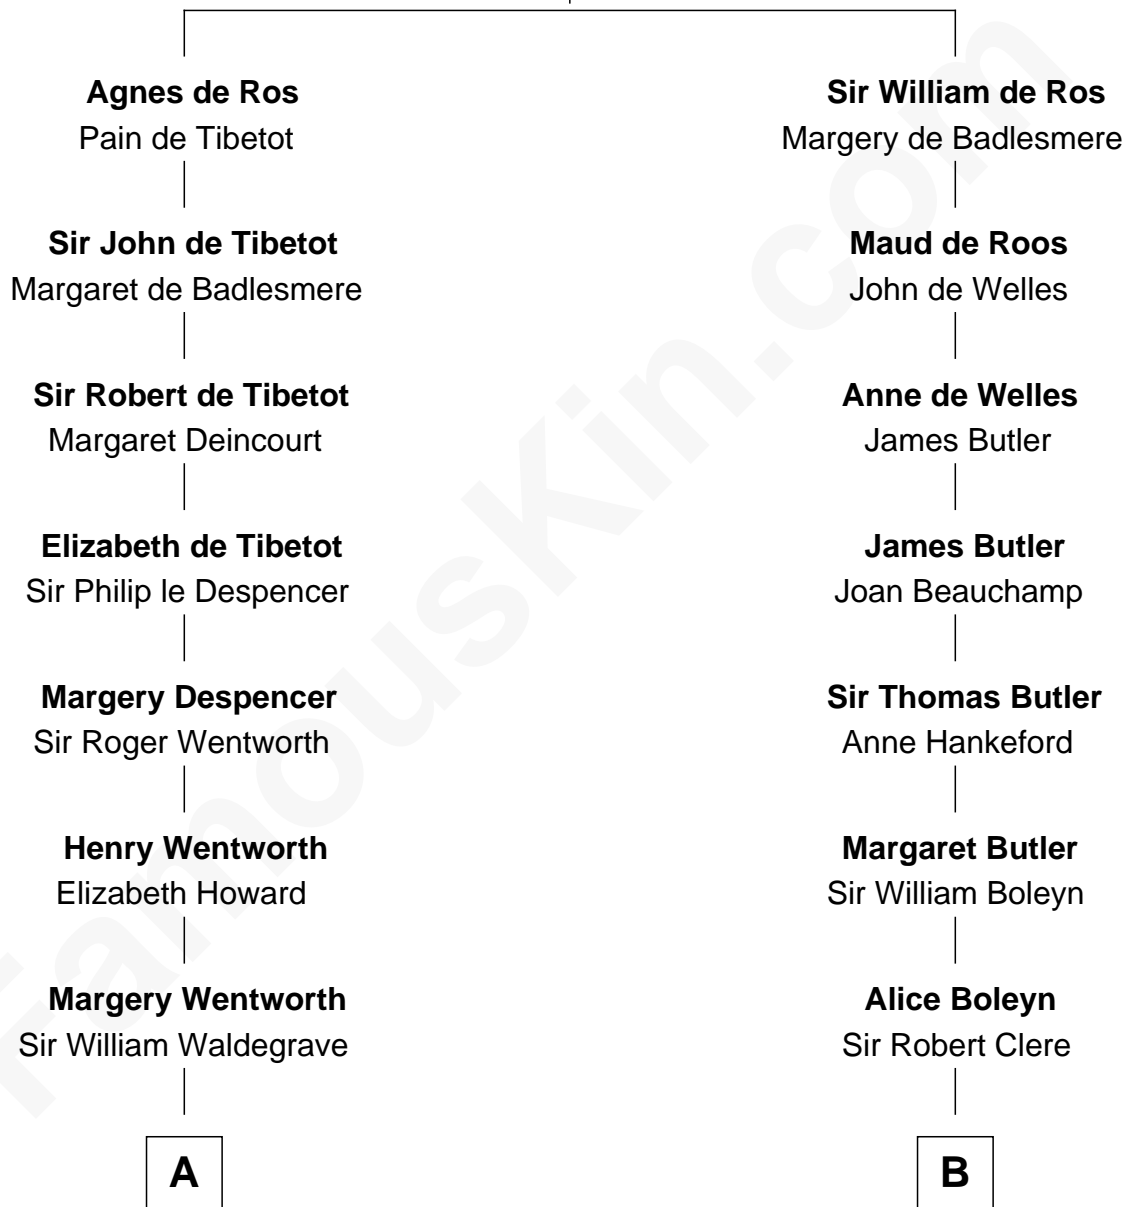

FamousKin.com
Relationship Chart of
Rev. George Burroughs

Executed for Witchcraft, Salem 1692

12th cousin 9 times removed of

Mamie (Doud) Eisenhower

First Lady of President Dwight Eisenhower

William de Ros
 Maude de Vaux

C

George Riggs

Phebe Caniff

Maria Riggs

Eli Doud

Royal Houghton Doud

Mary Cornelia Sheldon

John Sheldon Doud

Elivera Mathilda Carlson

Mamie (Doud) Eisenhower

First Lady of Dwight Eisenhower