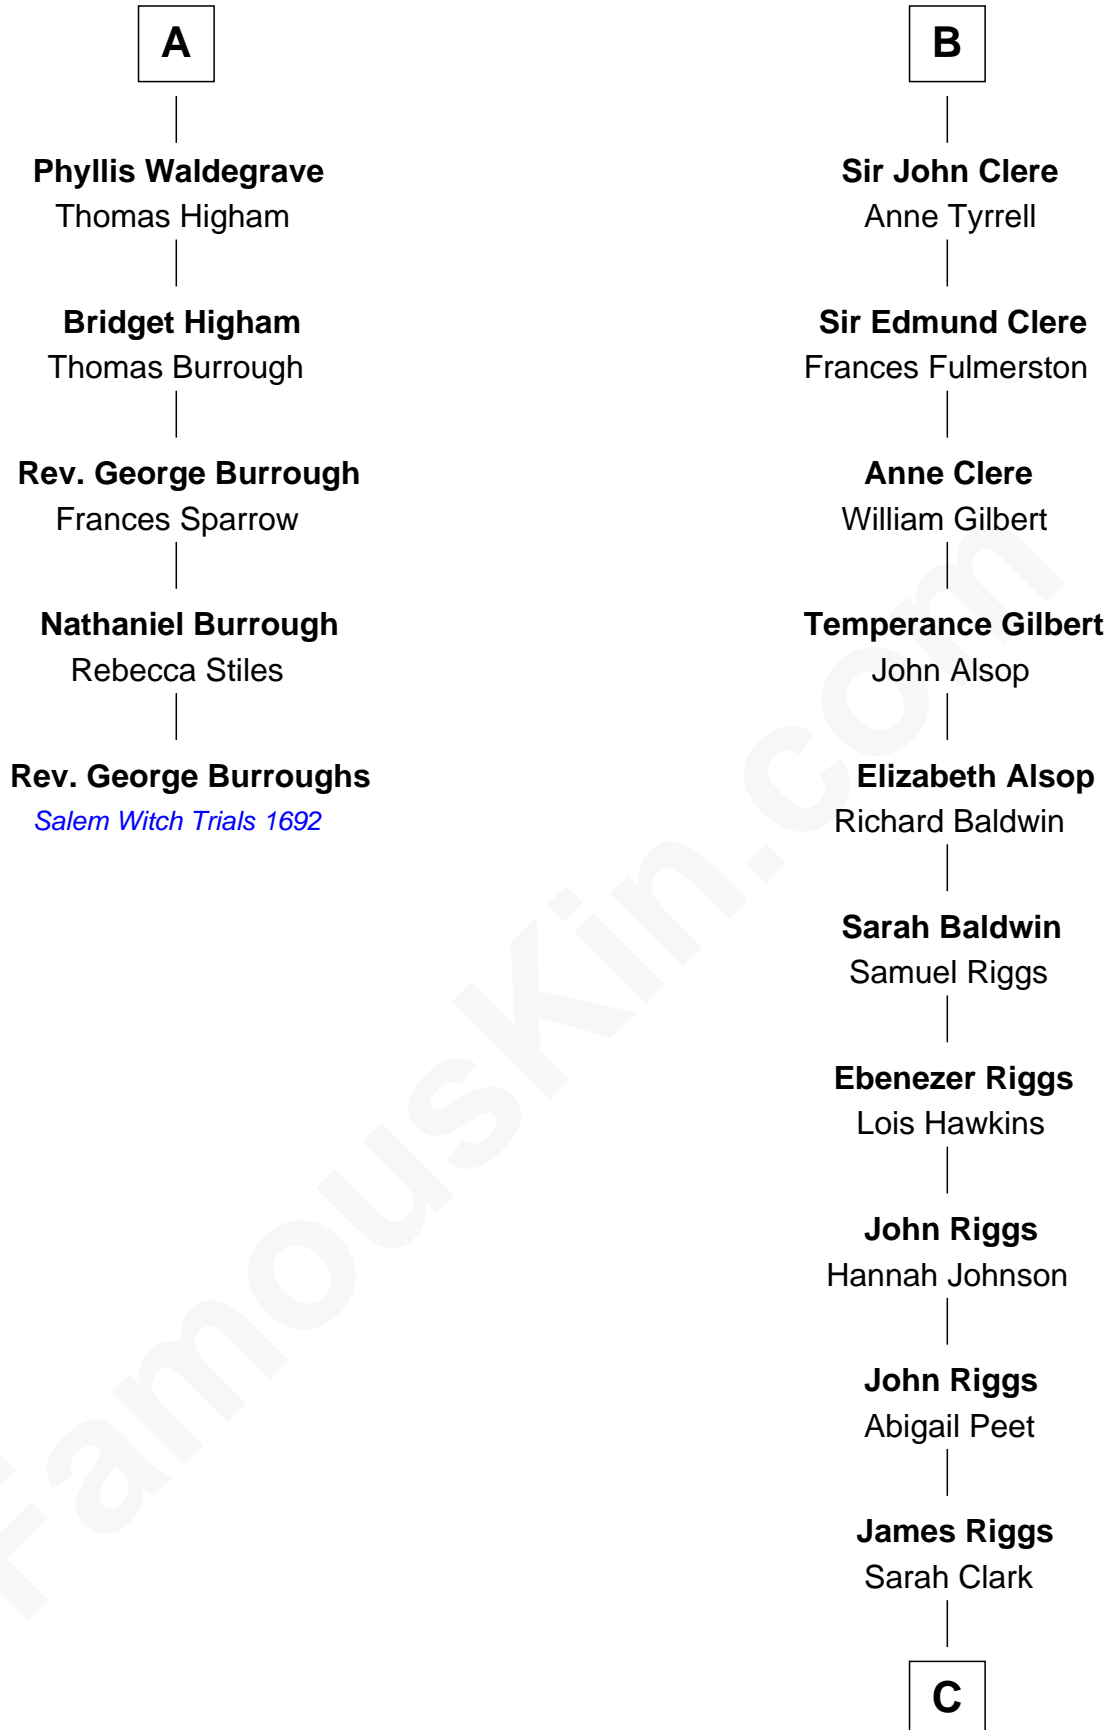

**FamousKin.com**  
**Relationship Chart of**  
**Rev. George Burroughs**

*Executed for Witchcraft, Salem 1692*

**11th cousin 10 times removed of**

**Mamie (Doud) Eisenhower**

*First Lady of President Dwight Eisenhower*

**Bartholomew de Badlesmere**

Margaret de Clare

**Margaret de Badlesmere**

Sir John de Tibetot

**Sir Robert de Tibetot**

Margaret Deincourt

**Elizabeth de Tibetot**

Sir Philip le Despencer

**Margery Despencer**

Sir Roger Wentworth

**Henry Wentworth**

Elizabeth Howard

**Margery Wentworth**

Sir William Waldegrave

**George Waldegrave**

Anne Drury

Joan Beauchamp

**Sir Thomas Butler**

Anne Hankeford

**Margaret Butler**

Sir William Boleyn

**Alice Boleyn**

Sir Robert Clere

**B**