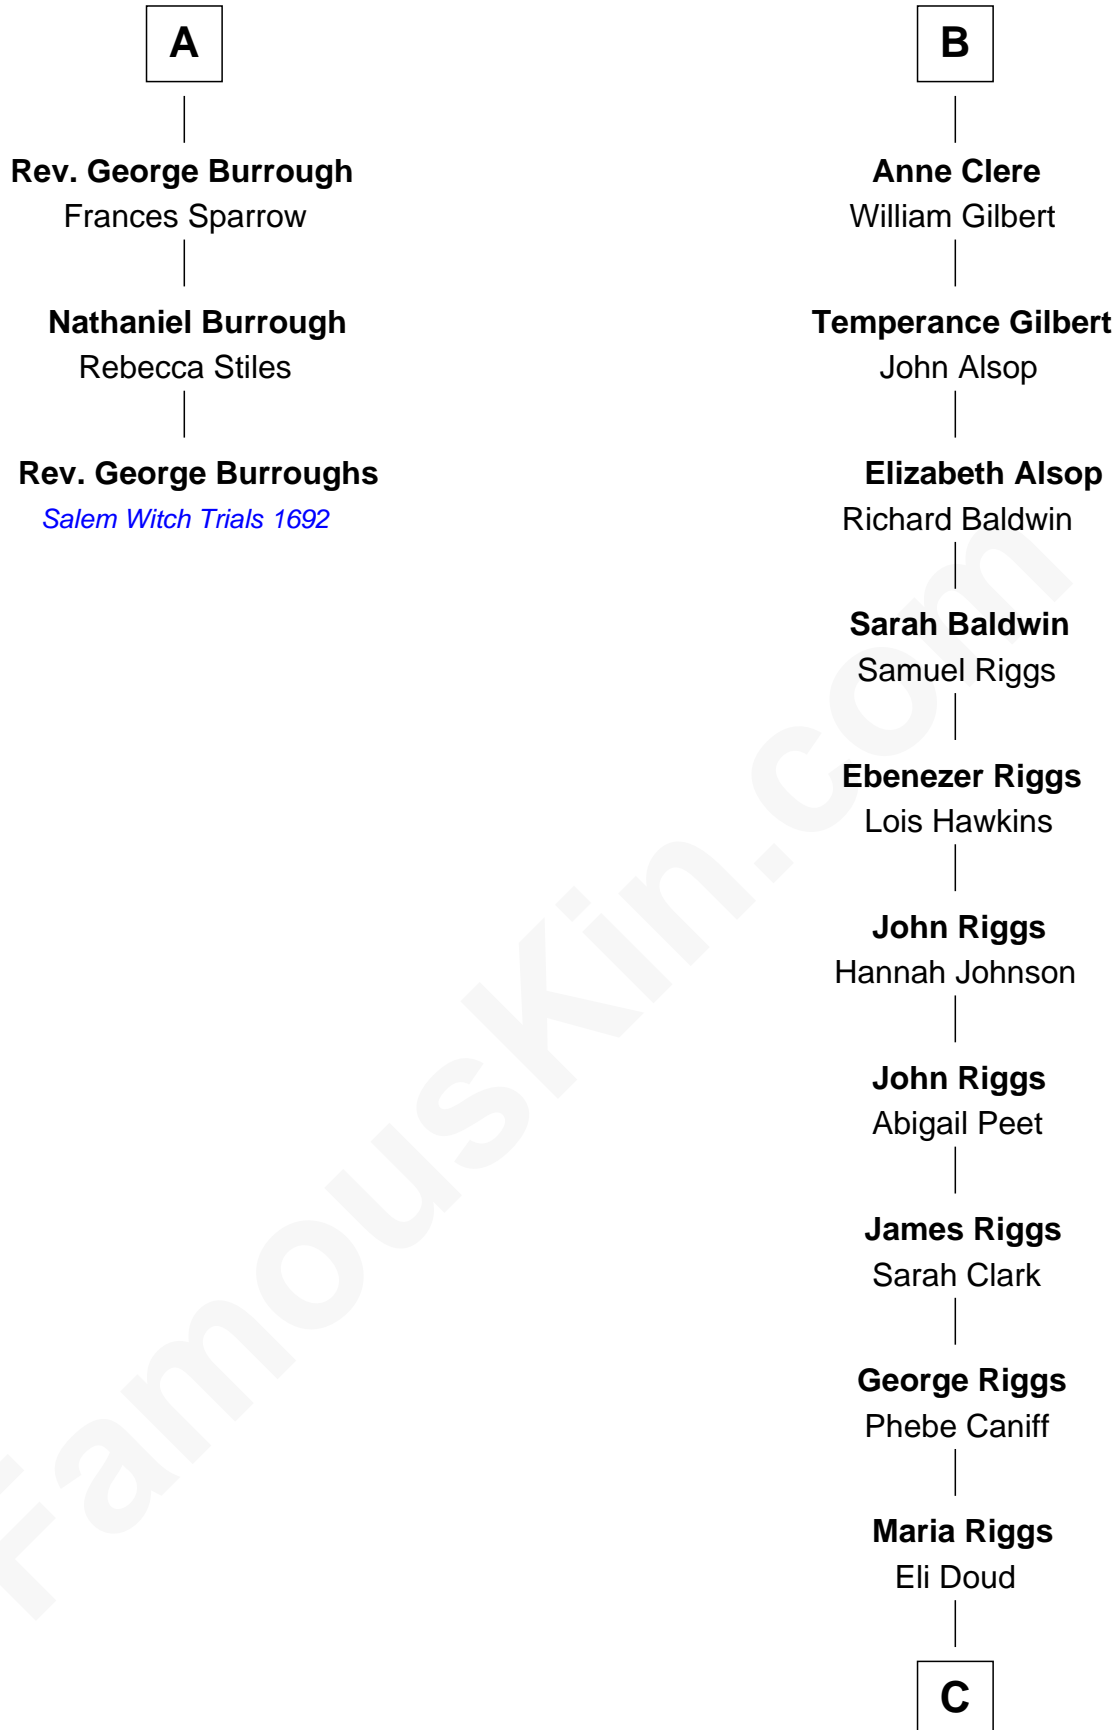

FamousKin.com
Relationship Chart of
Rev. George Burroughs

Executed for Witchcraft, Salem 1692

9th cousin 10 times removed of

Mamie (Doud) Eisenhower

First Lady of President Dwight Eisenhower

Sir Michael de la Pole

Katherine Wingfield

Sir Thomas de la Pole

Anne Cheney

Katherine de la Pole

Sir Miles Stapleton

Elizabeth Stapleton

Sir William Calthorpe

Anne Calthorpe

Michael de la Pole

Katherine de Stafford

Isabel de la Pole

Thomas Morley

Elizabeth Morley

Sir John Arundell

Anne Arundell

Sir James Tyrrell

Sir Thomas Tyrrell

Margaret Willoughby

Anne Tyrrell

Sir John Clere

Sir Edmund Clere

Frances Fulmerston

B

C