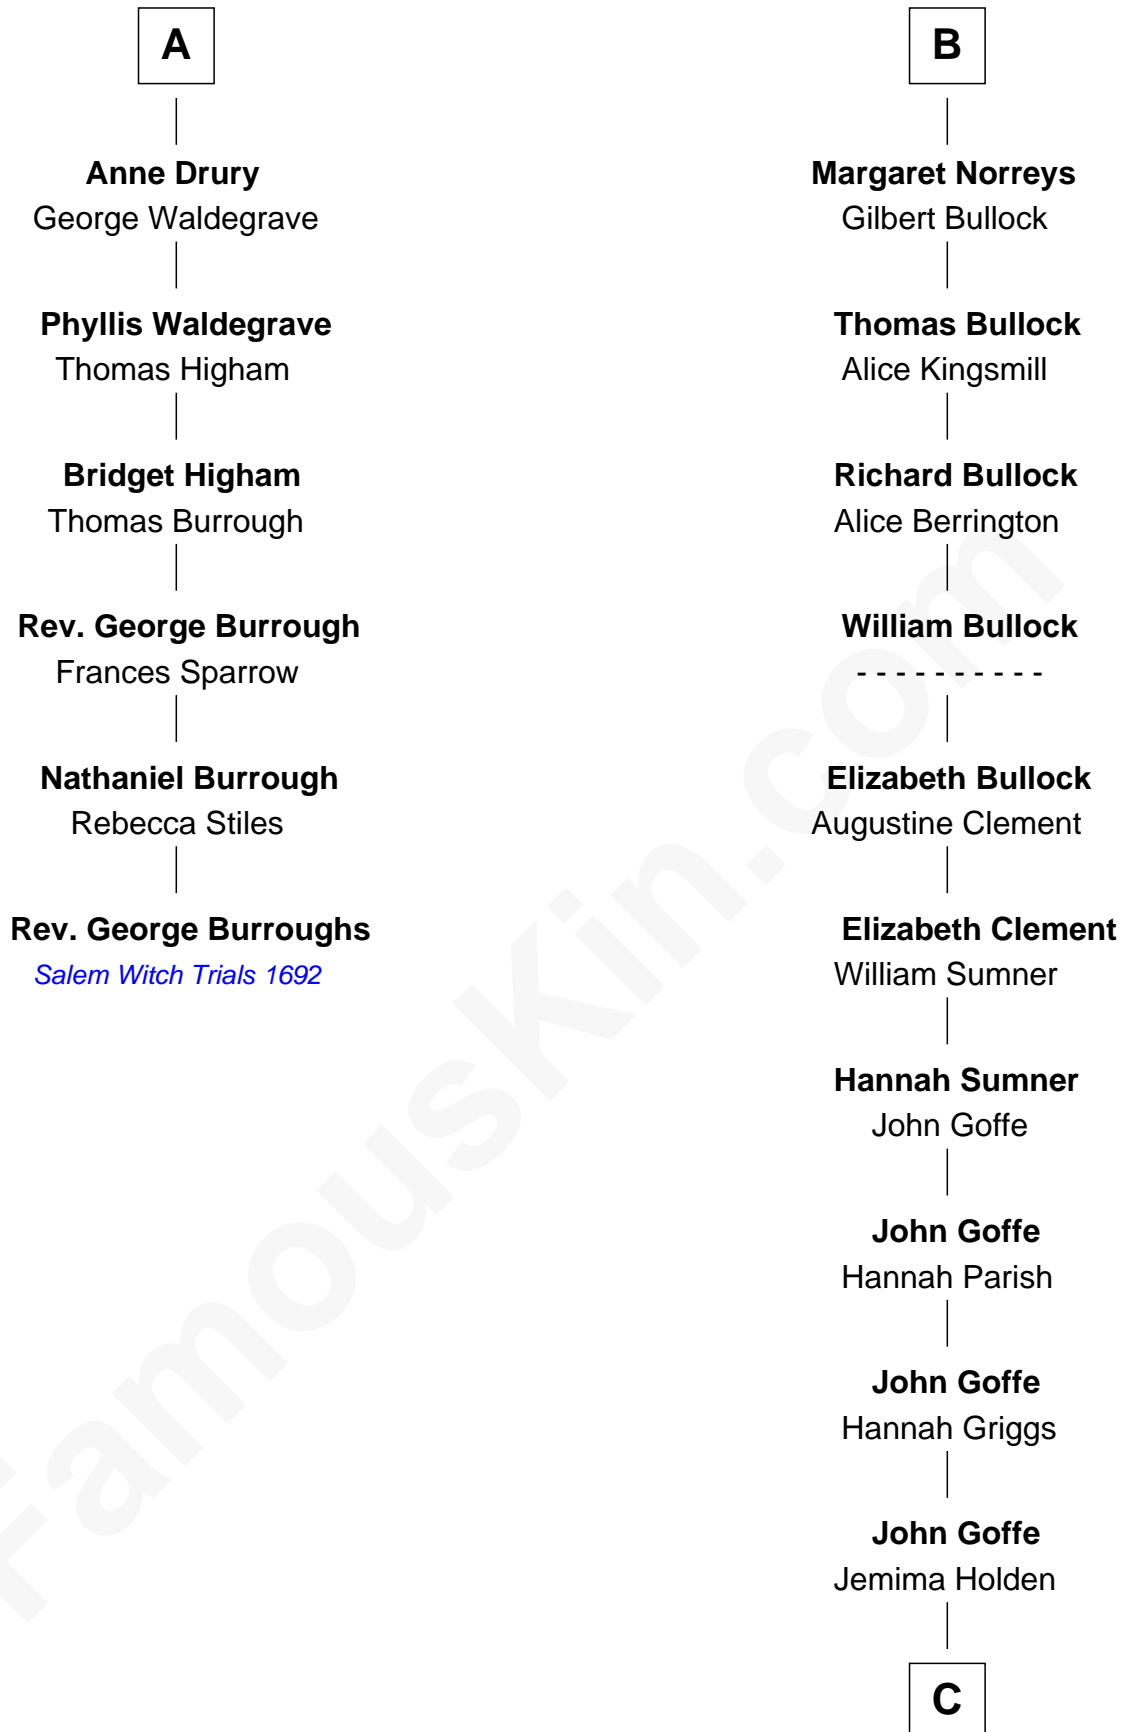

FamousKin.com
Relationship Chart of
Rev. George Burroughs

Executed for Witchcraft, Salem 1692

12th cousin 9 times removed of

Lou (Henry) Hoover

First Lady of President Herbert Hoover

Sir Gilbert de Clare

Joan of Acre

Hugh le Despencer

Isabel le Despencer

Richard Fitzalan

Sir Edmund Fitzalan

Sibyl de Montagu

Philippe Fitzalan

Sir Richard Sergeaux

Alice Sergeaux

Sir Richard de Vere

Sir John de Vere

Elizabeth Howard

Joan de Vere

Sir William Norreys

B

C

Polly Goffe

Josiah Wallace

Nancy M. Wallace

John Scobey

Philomelia Sophia Scobey

Phineas Weed

Florence Ida Weed

Charles Delano Henry

Lou (Henry) Hoover