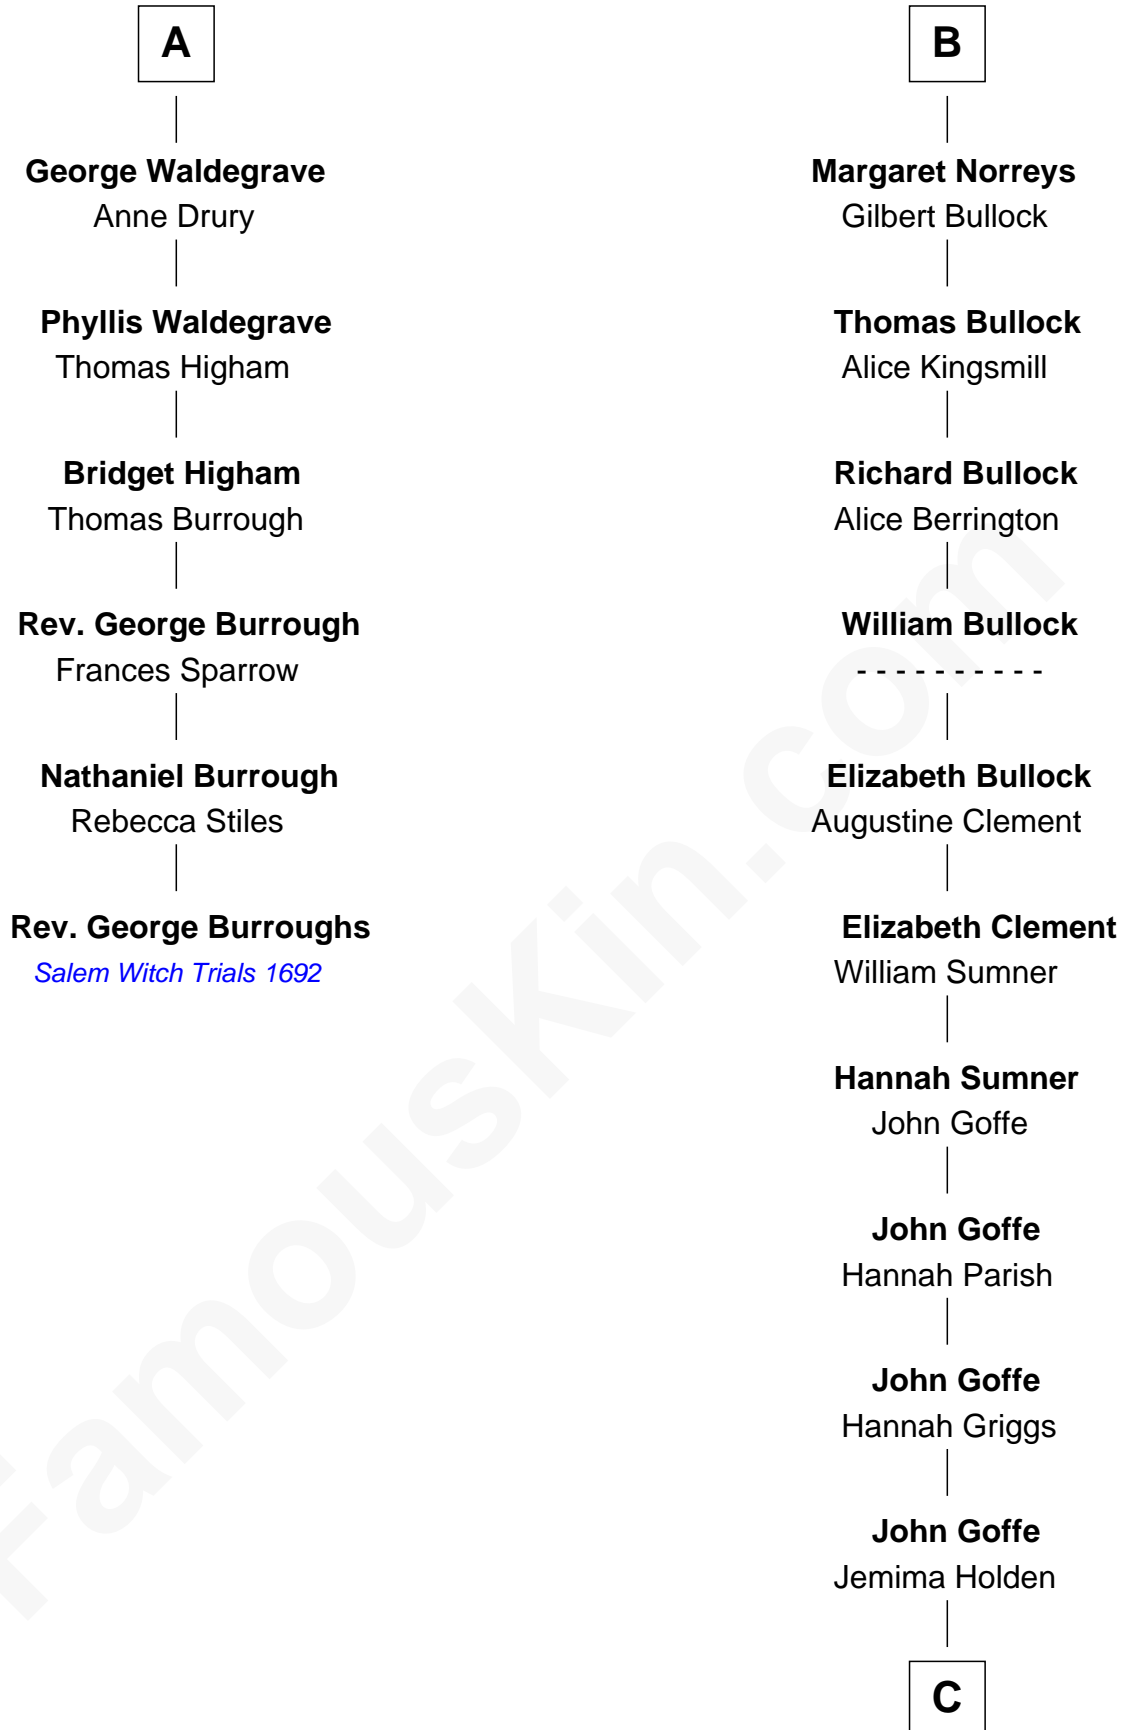

FamousKin.com
Relationship Chart of
Rev. George Burroughs

Executed for Witchcraft, Salem 1692

12th cousin 9 times removed of

Lou (Henry) Hoover

First Lady of President Herbert Hoover

Sir Hugh le Despencer
 Isabella de Beauchamp

Sir Philip le Despencer
 Margaret de Goushill

Sir Philip le Despencer
 Joan de Cobham

Sir Philip le Despencer
 Elizabeth - - - - -

Sir Philip le Despencer
 Elizabeth de Tibetot

Margery Despencer
 Sir Roger Wentworth

Henry Wentworth
 Elizabeth Howard

Margery Wentworth
 Sir William Waldegrave

A

Hugh le Despencer
 Eleanor de Clare

Isabel le Despencer
 Richard Fitzalan

Sir Edmund Fitzalan
 Sibyl de Montagu

Philippe Fitzalan
 Sir Richard Sergeaux

Alice Sergeaux
 Sir Richard de Vere

Sir John de Vere
 Elizabeth Howard

Joan de Vere
 Sir William Norreys

B

C

Polly Goffe

Josiah Wallace

Nancy M. Wallace