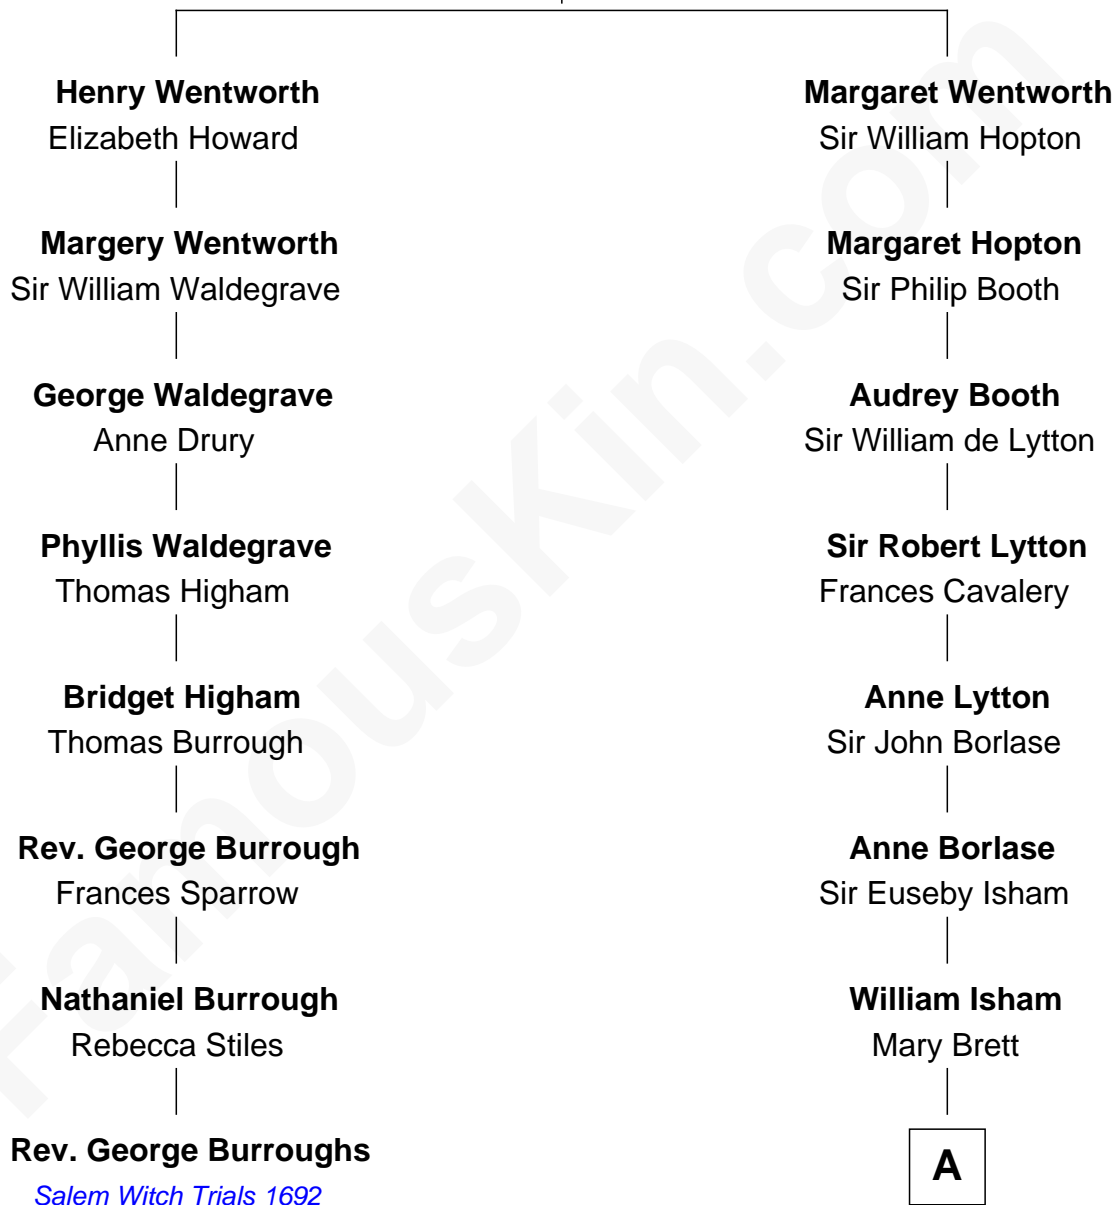

FamousKin.com

Relationship Chart of

Rev. George Burroughs

Executed for Witchcraft, Salem 1692

7th cousin 8 times removed of

Edith (Bolling) Wilson

First Lady of President Woodrow Wilson

Sir Roger Wentworth

Margery Despencer

A

Henry Isham

Katherine Banks

Mary Isham

Col. William Randolph

Isham Randolph

Jane Rogers