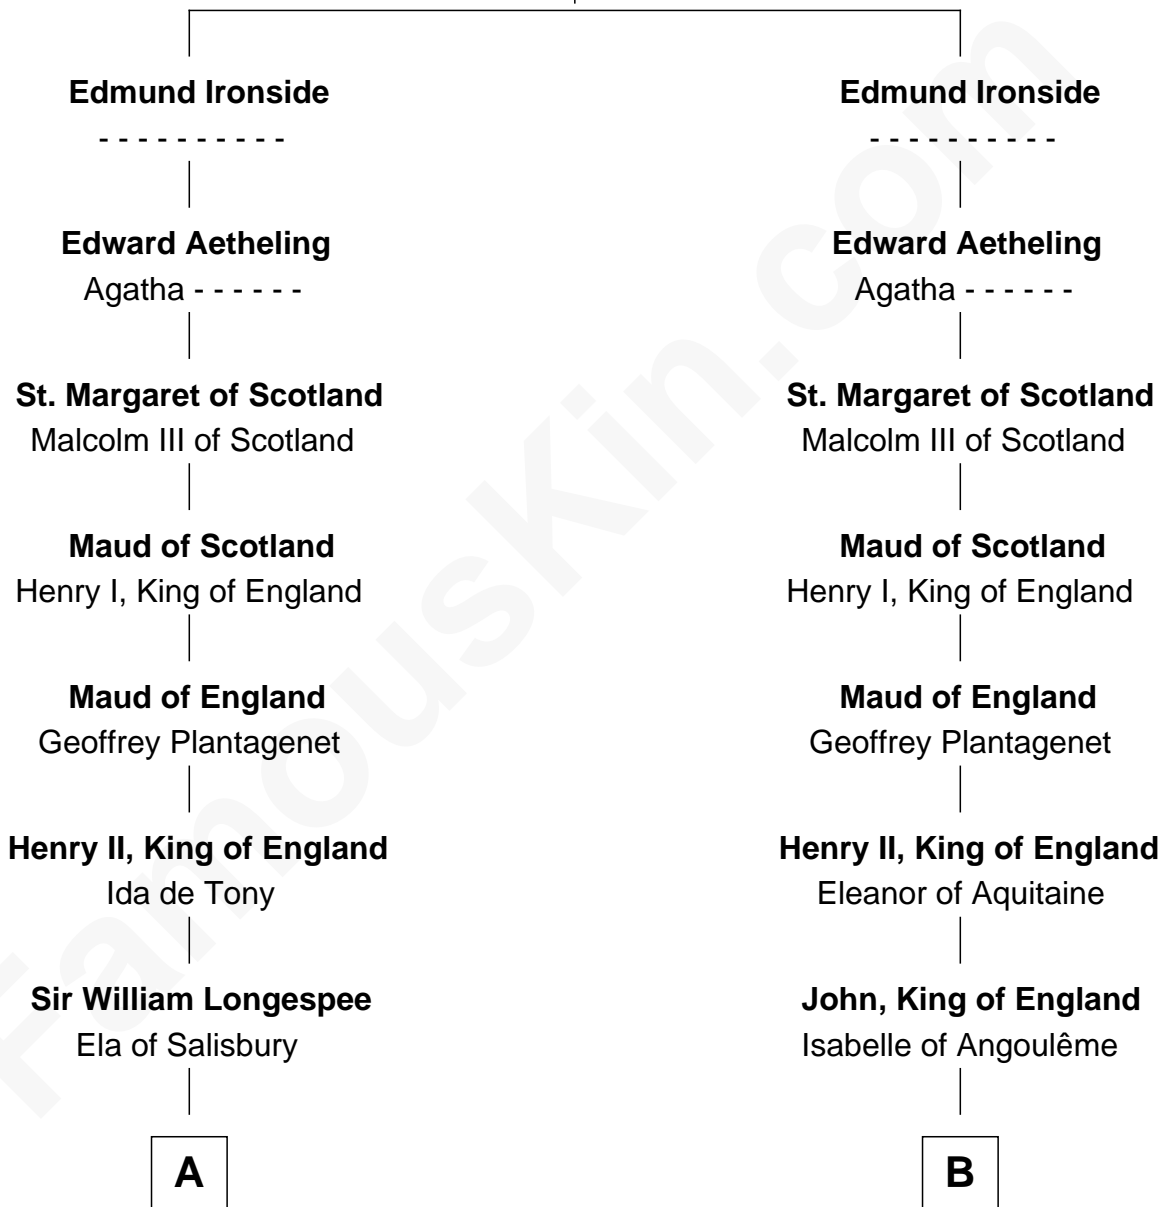

Ethelred II the Unready

Alfflaed - - - - -