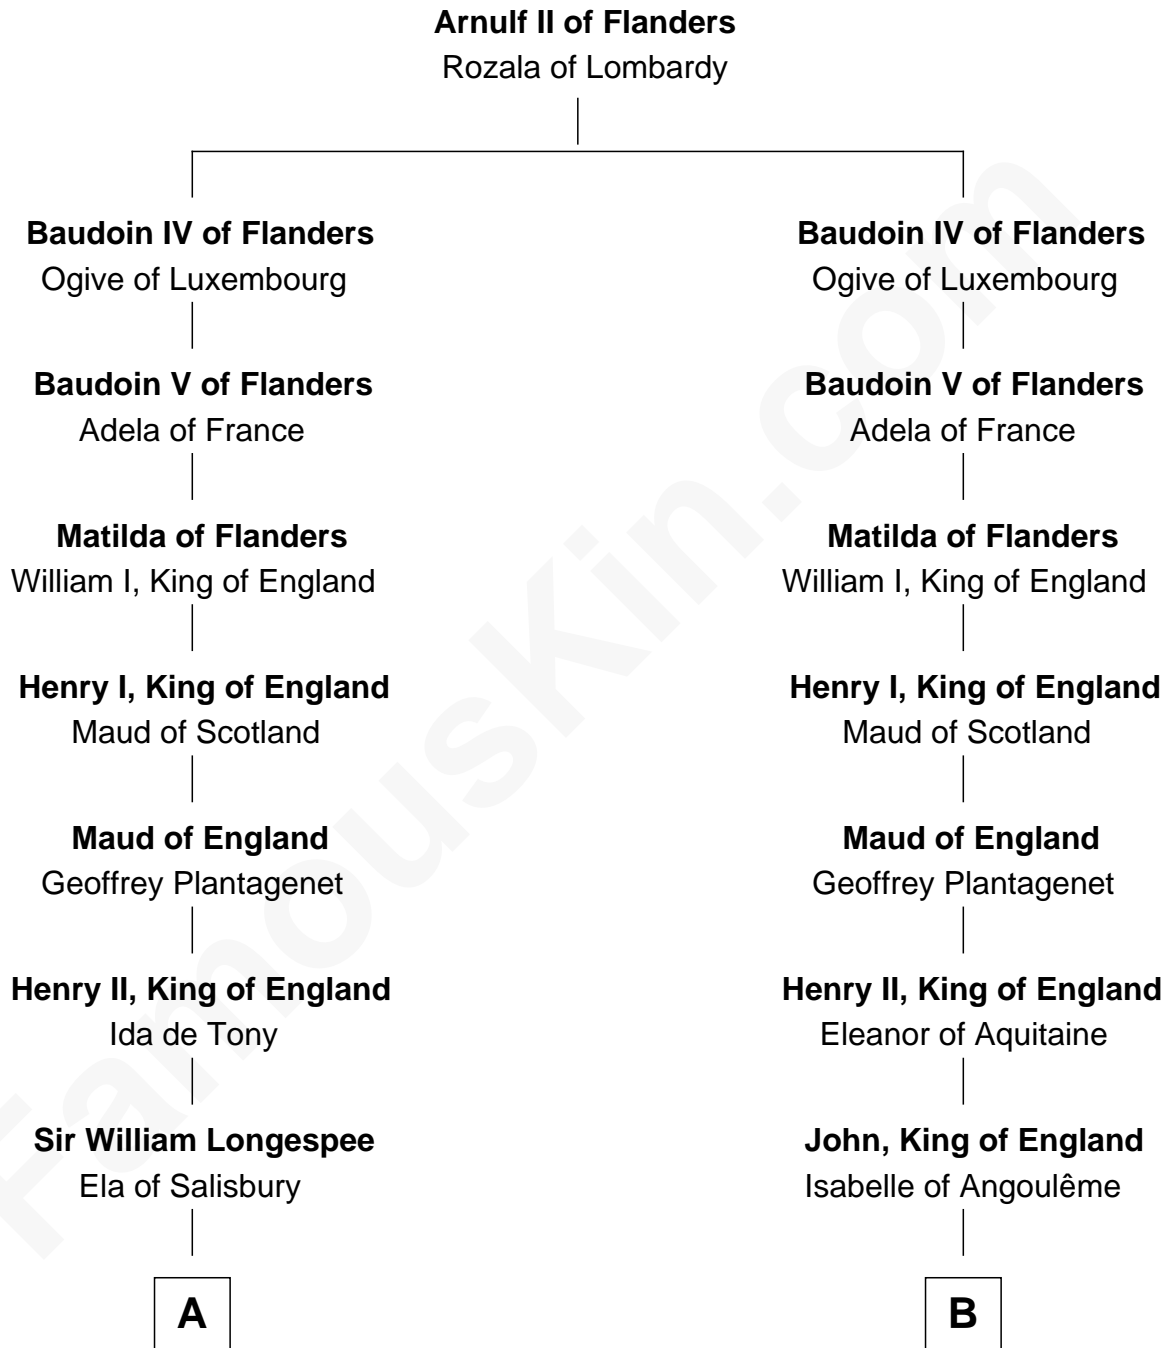

FamousKin.com

Relationship Chart of

Rev. George Burroughs

Executed for Witchcraft, Salem 1692

17th cousin 4 times removed of

Charles V

Holy Roman Emperor

C

Rev. George Burroughs

Salem Witch Trials 1692

FamousKin.com