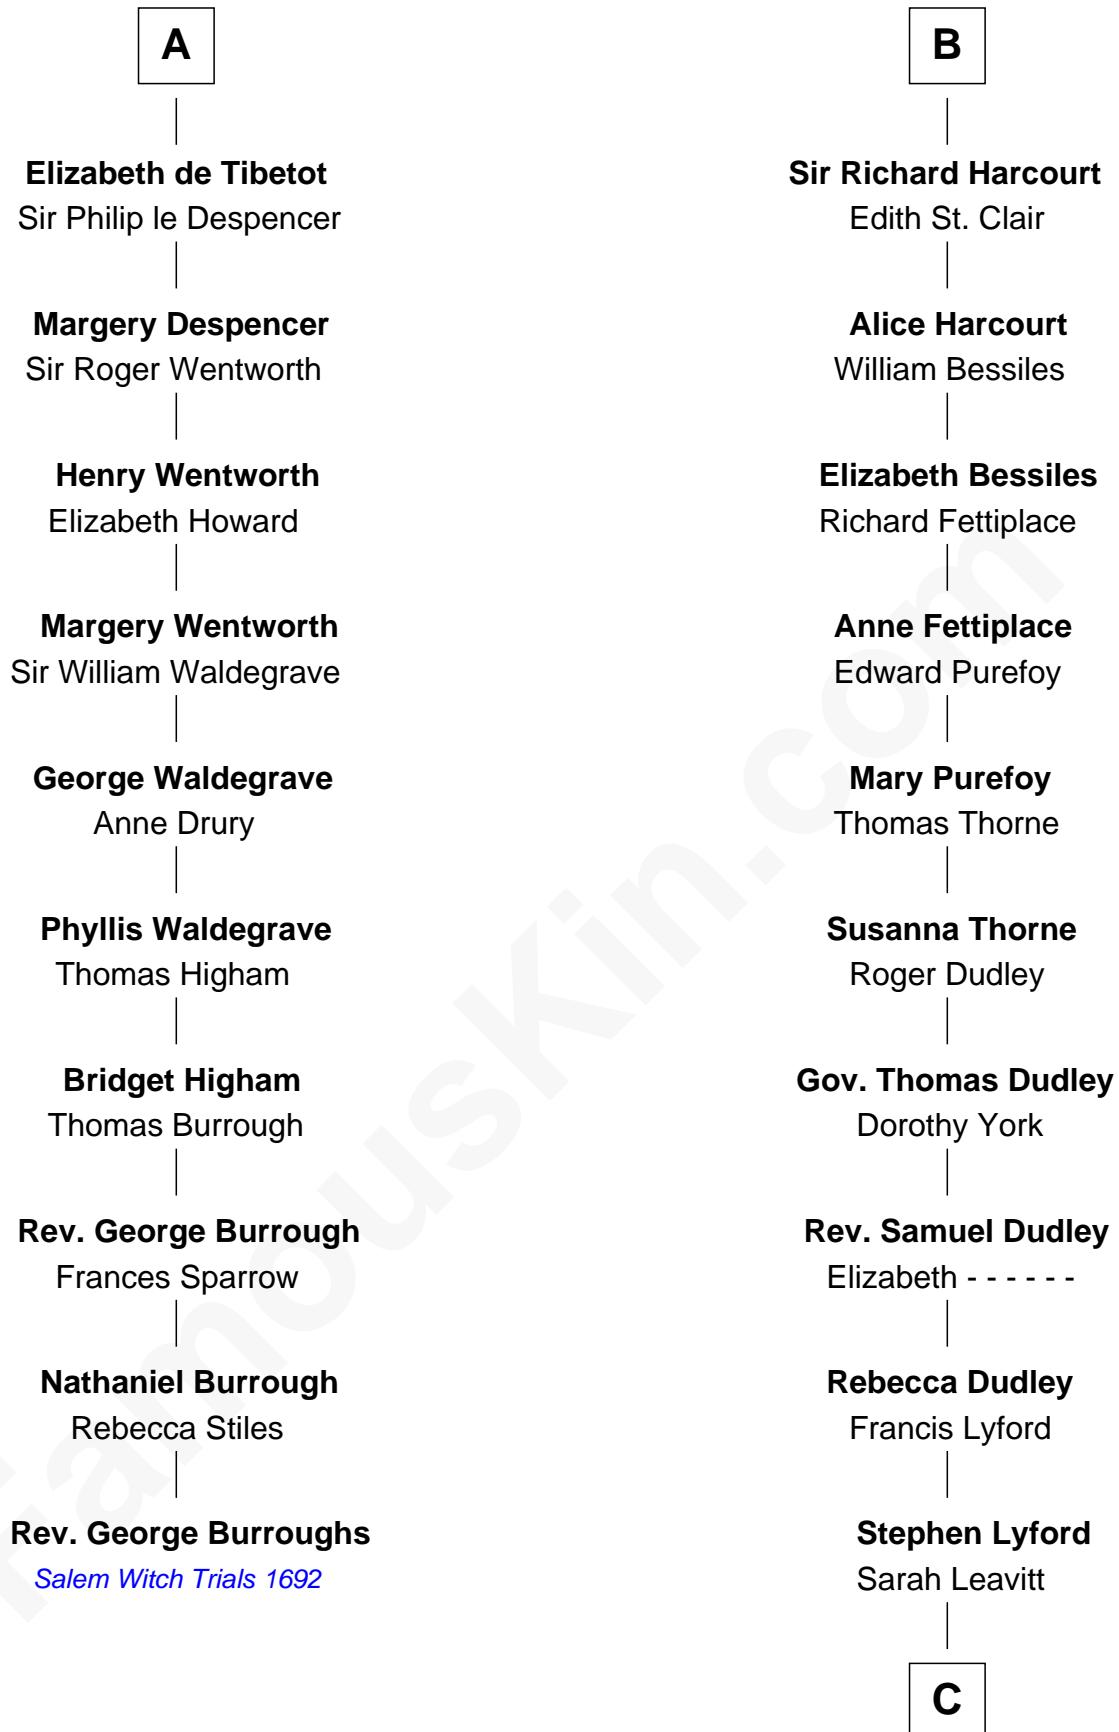

FamousKin.com
Relationship Chart of
Rev. George Burroughs

Executed for Witchcraft, Salem 1692

16th cousin 5 times removed of

Milton Bradley

Founder, Milton Bradley Company

C

Moses Lyford
Mehitable Smith

Oliver Smith Lyford
Elizabeth Johnson

Dudley Lyford
Betsey Smith

Fanny Lyford
Lewis Bradley

Milton Bradley

Founder, Milton Bradley Company