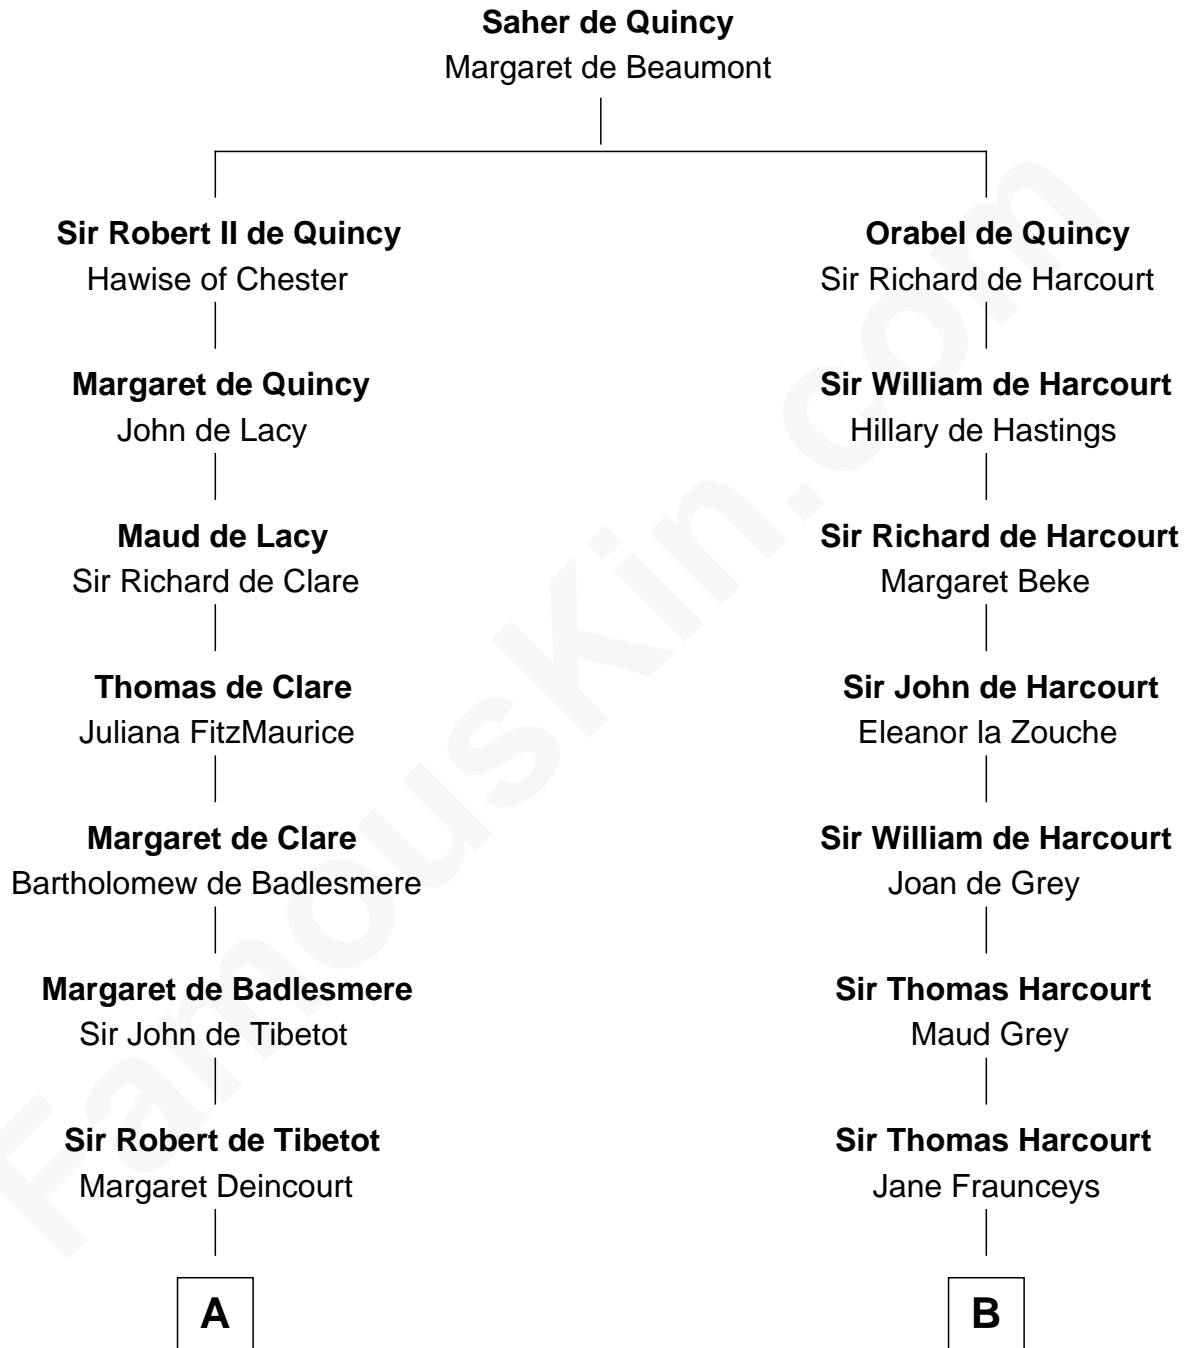

FamousKin.com
Relationship Chart of
Rev. George Burroughs

Executed for Witchcraft, Salem 1692

16th cousin 5 times removed of

Milton Bradley

Founder, Milton Bradley Company

C

Moses Lyford
Mehitable Smith

Oliver Smith Lyford
Elizabeth Johnson

Dudley Lyford
Betsey Smith

Fanny Lyford
Lewis Bradley

Milton Bradley

Founder, Milton Bradley Company