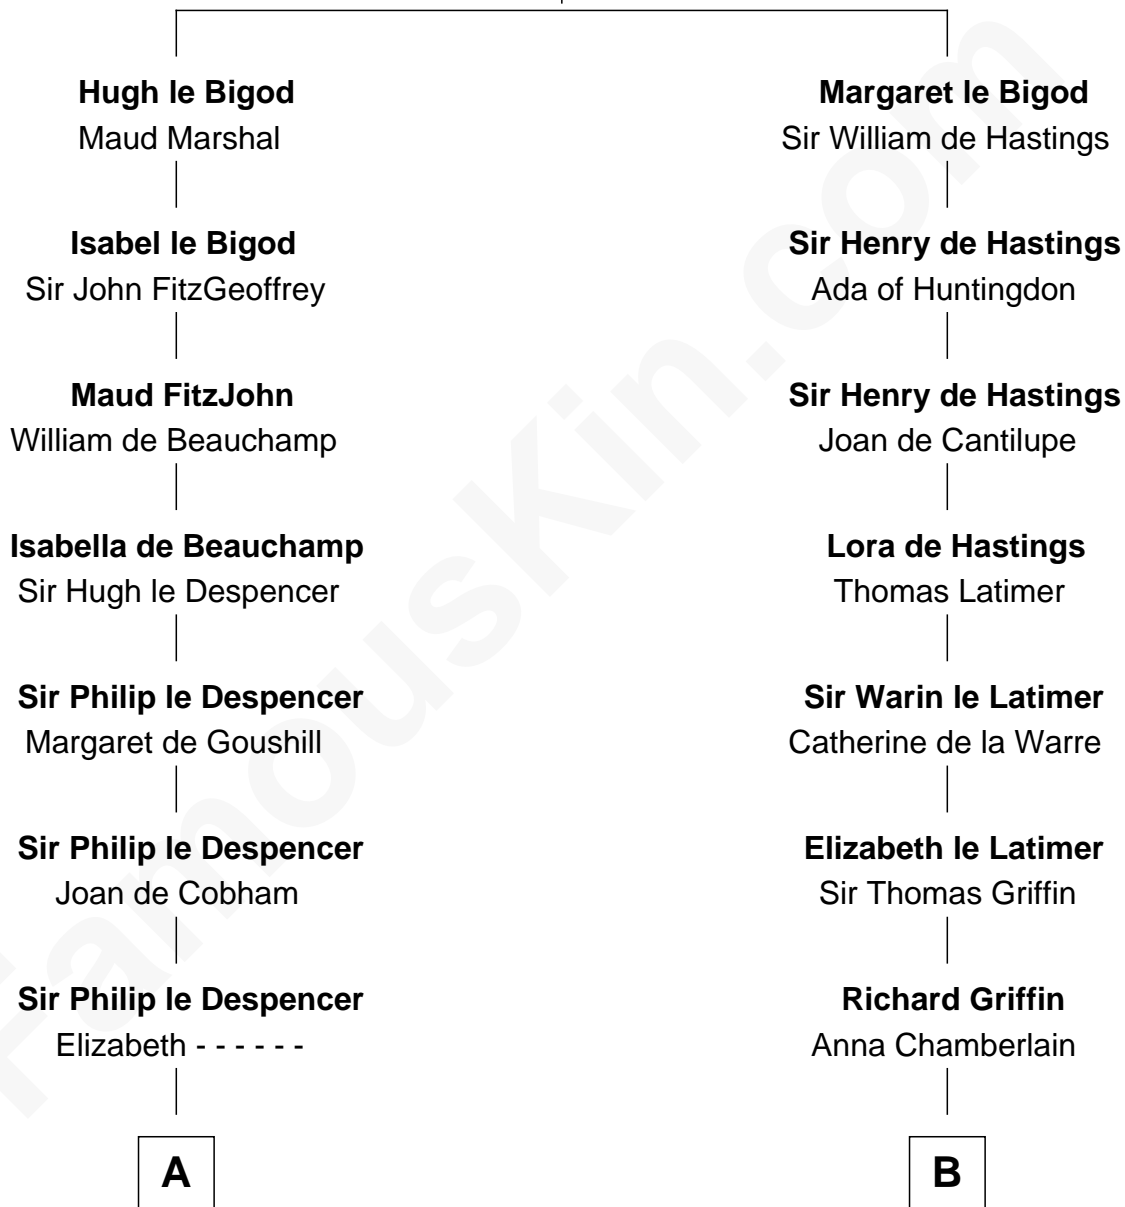

FamousKin.com

Relationship Chart of

Rev. George Burroughs

Executed for Witchcraft, Salem 1692

16th cousin 5 times removed of

J.P. Morgan

American Banker and Art Collector

Roger le Bigod

Ida de Tony

C

Lynde Lord

Lois Sheldon

Lynde Lord

Mary Lyman

Mary Sheldon Lord

John Pierpont