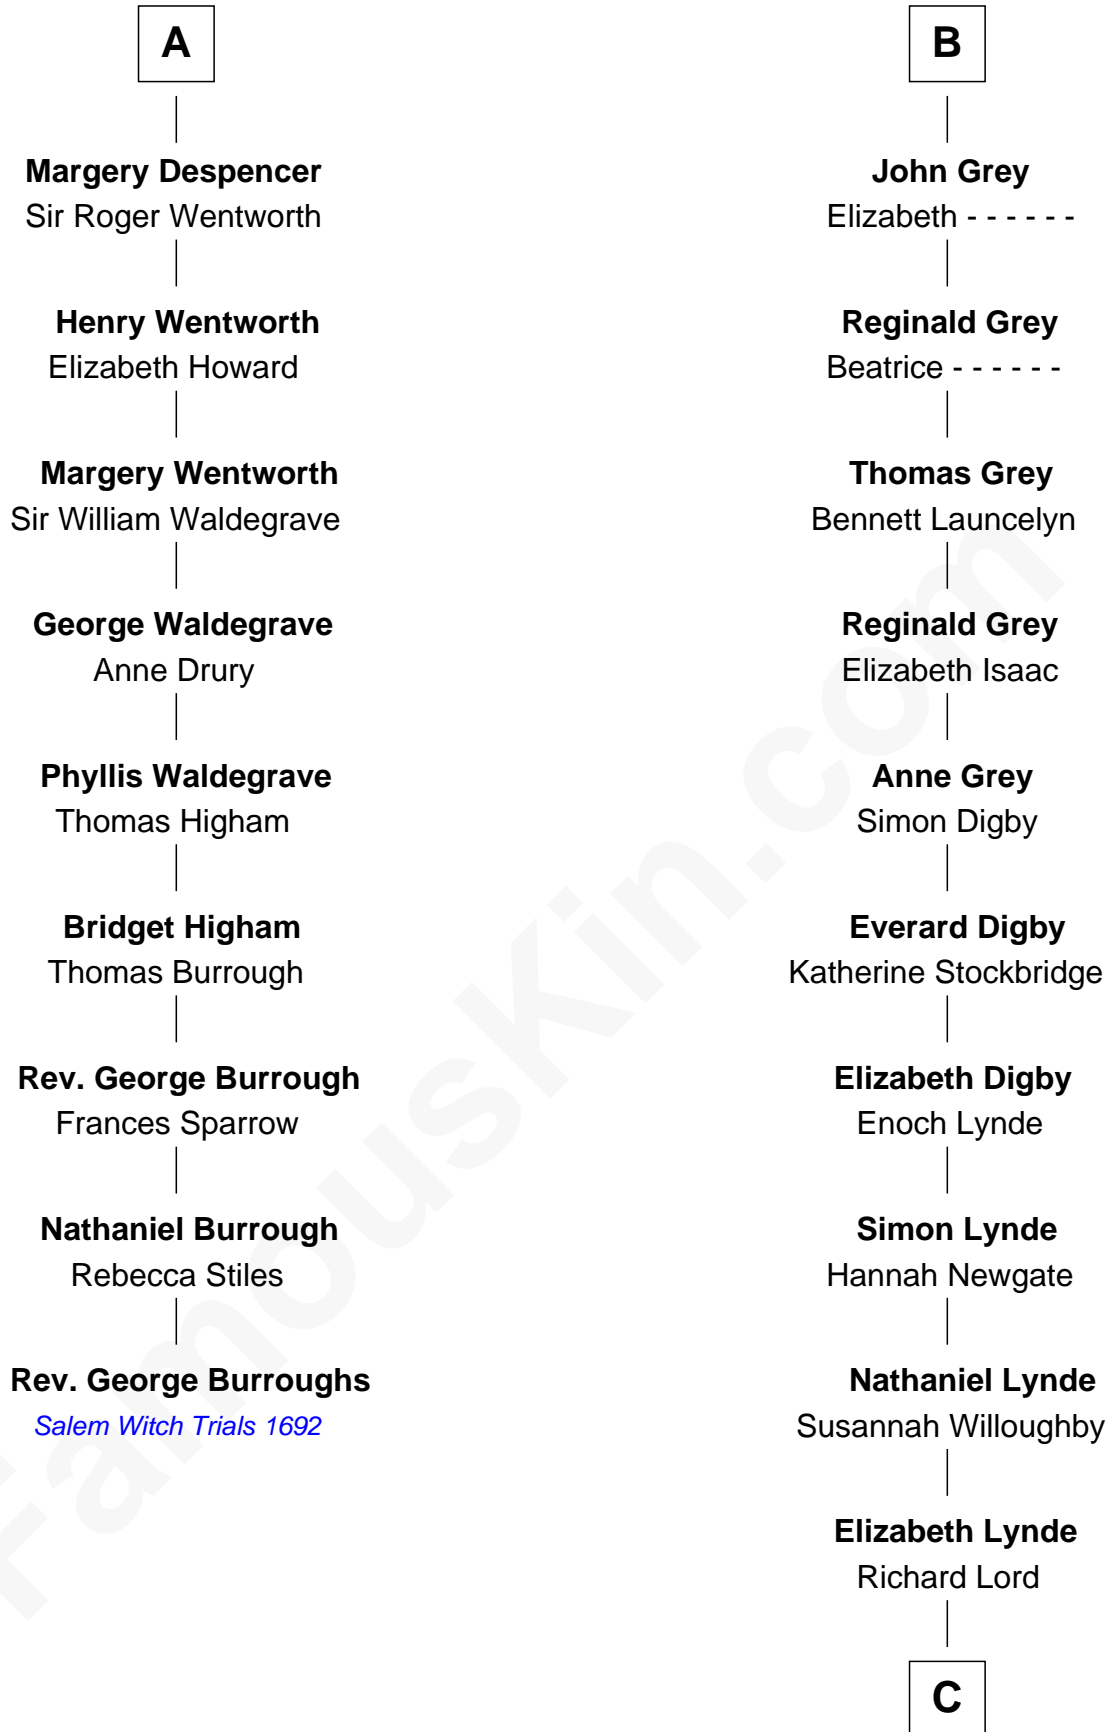

# FamousKin.com

## Relationship Chart of

**Rev. George Burroughs**  
*Executed for Witchcraft, Salem 1692*

15th cousin 6 times removed of

**J.P. Morgan**  
*American Banker and Art Collector*

**C**

**Lynde Lord**

Lois Sheldon