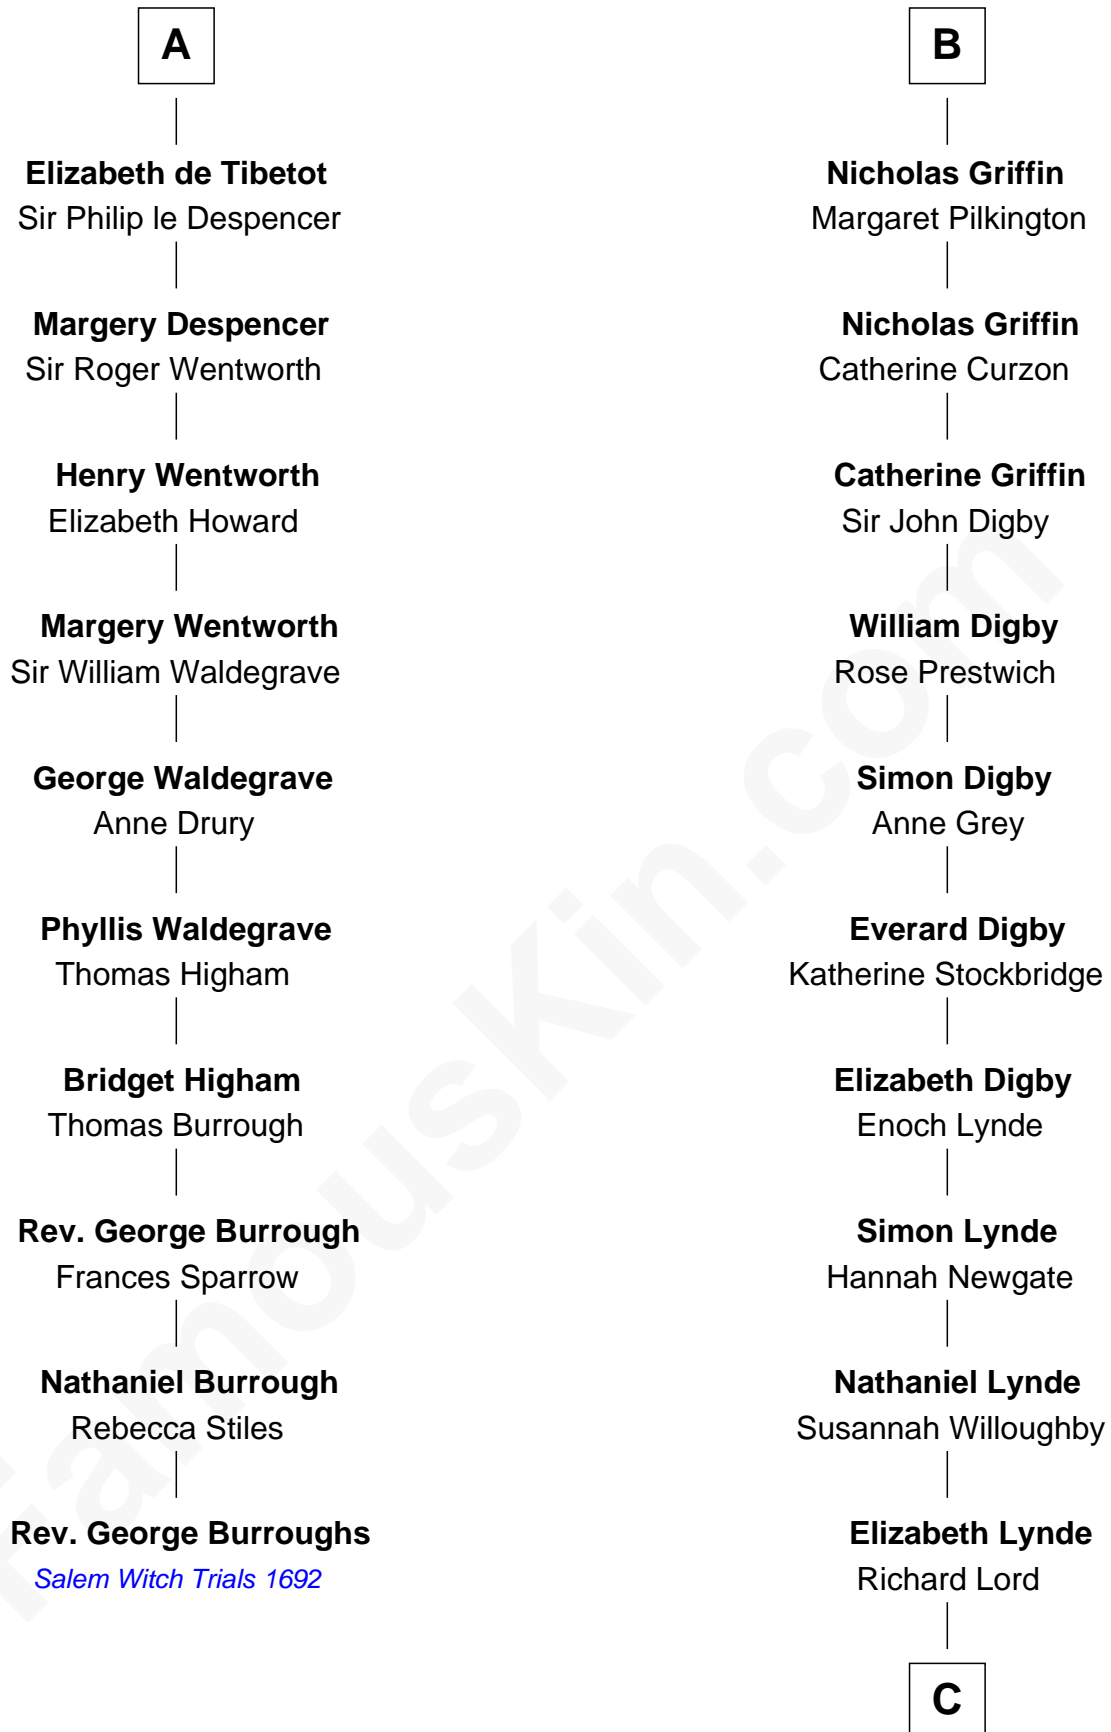

## Relationship Chart of

### Rev. George Burroughs

*Executed for Witchcraft, Salem 1692*

16th cousin 5 times removed of

**J.P. Morgan**

*American Banker and Art Collector*

**C**

**Lynde Lord**

Lois Sheldon