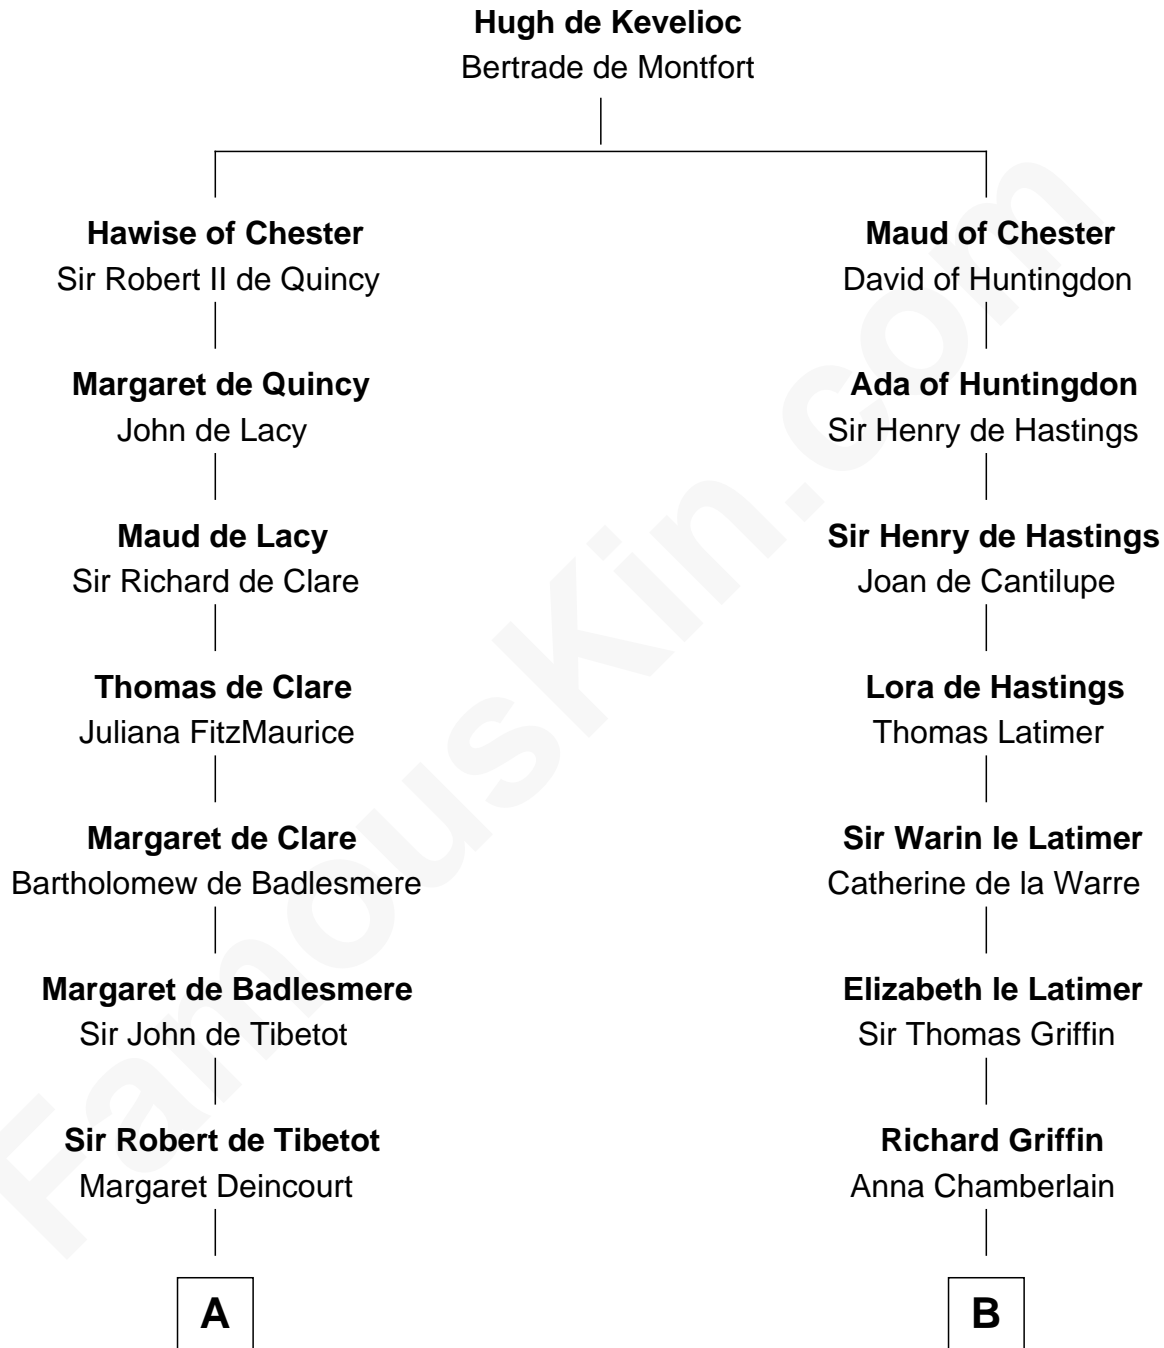

## Relationship Chart of

### Rev. George Burroughs

*Executed for Witchcraft, Salem 1692*

16th cousin 5 times removed of

**J.P. Morgan**

*American Banker and Art Collector*

**C**

**Lynde Lord**

Lois Sheldon