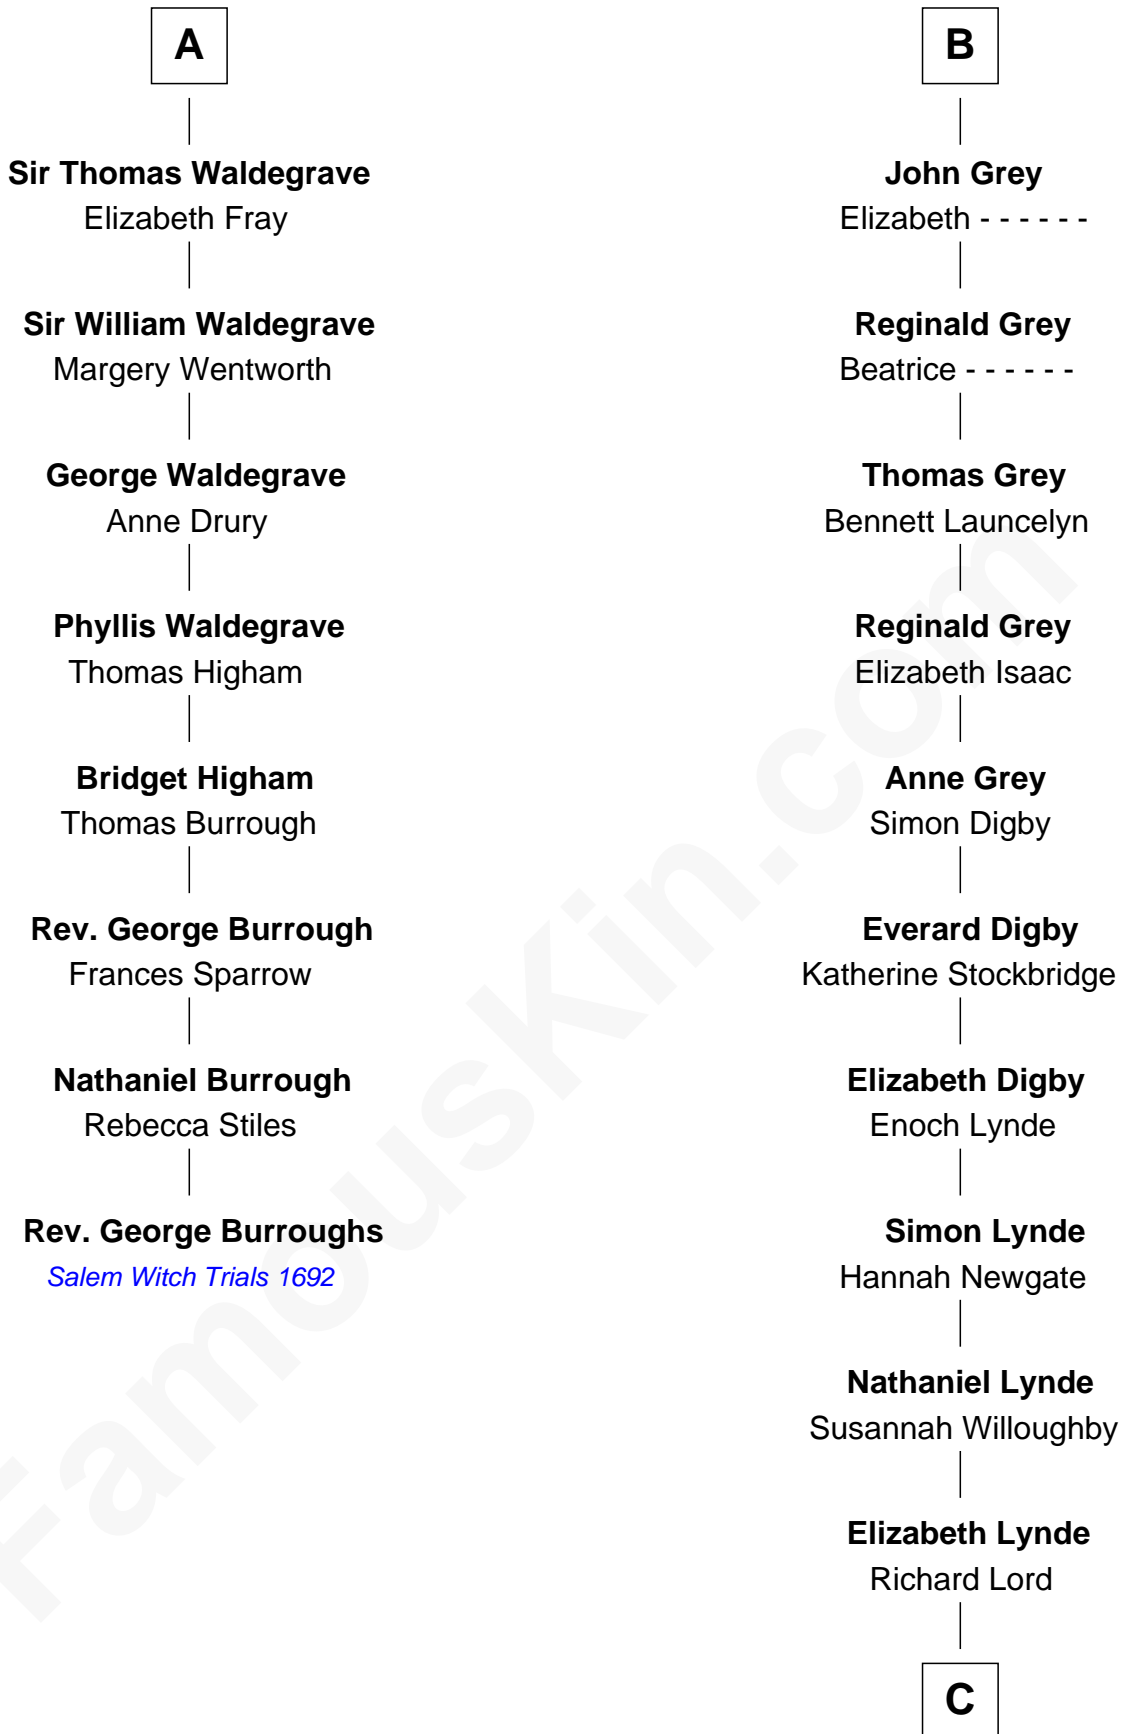

## Relationship Chart of

### Rev. George Burroughs

*Executed for Witchcraft, Salem 1692*

14th cousin 7 times removed of

**J.P. Morgan**

*American Banker and Art Collector*

**Sir William Longespee**

Ela of Salisbury

**C**

—  
**Lynde Lord**

Lois Sheldon

—  
**Lynde Lord**

Mary Lyman

—  
**Mary Sheldon Lord**

John Pierpont

—  
**Juliet Pierpont**

Junius Spencer Morgan