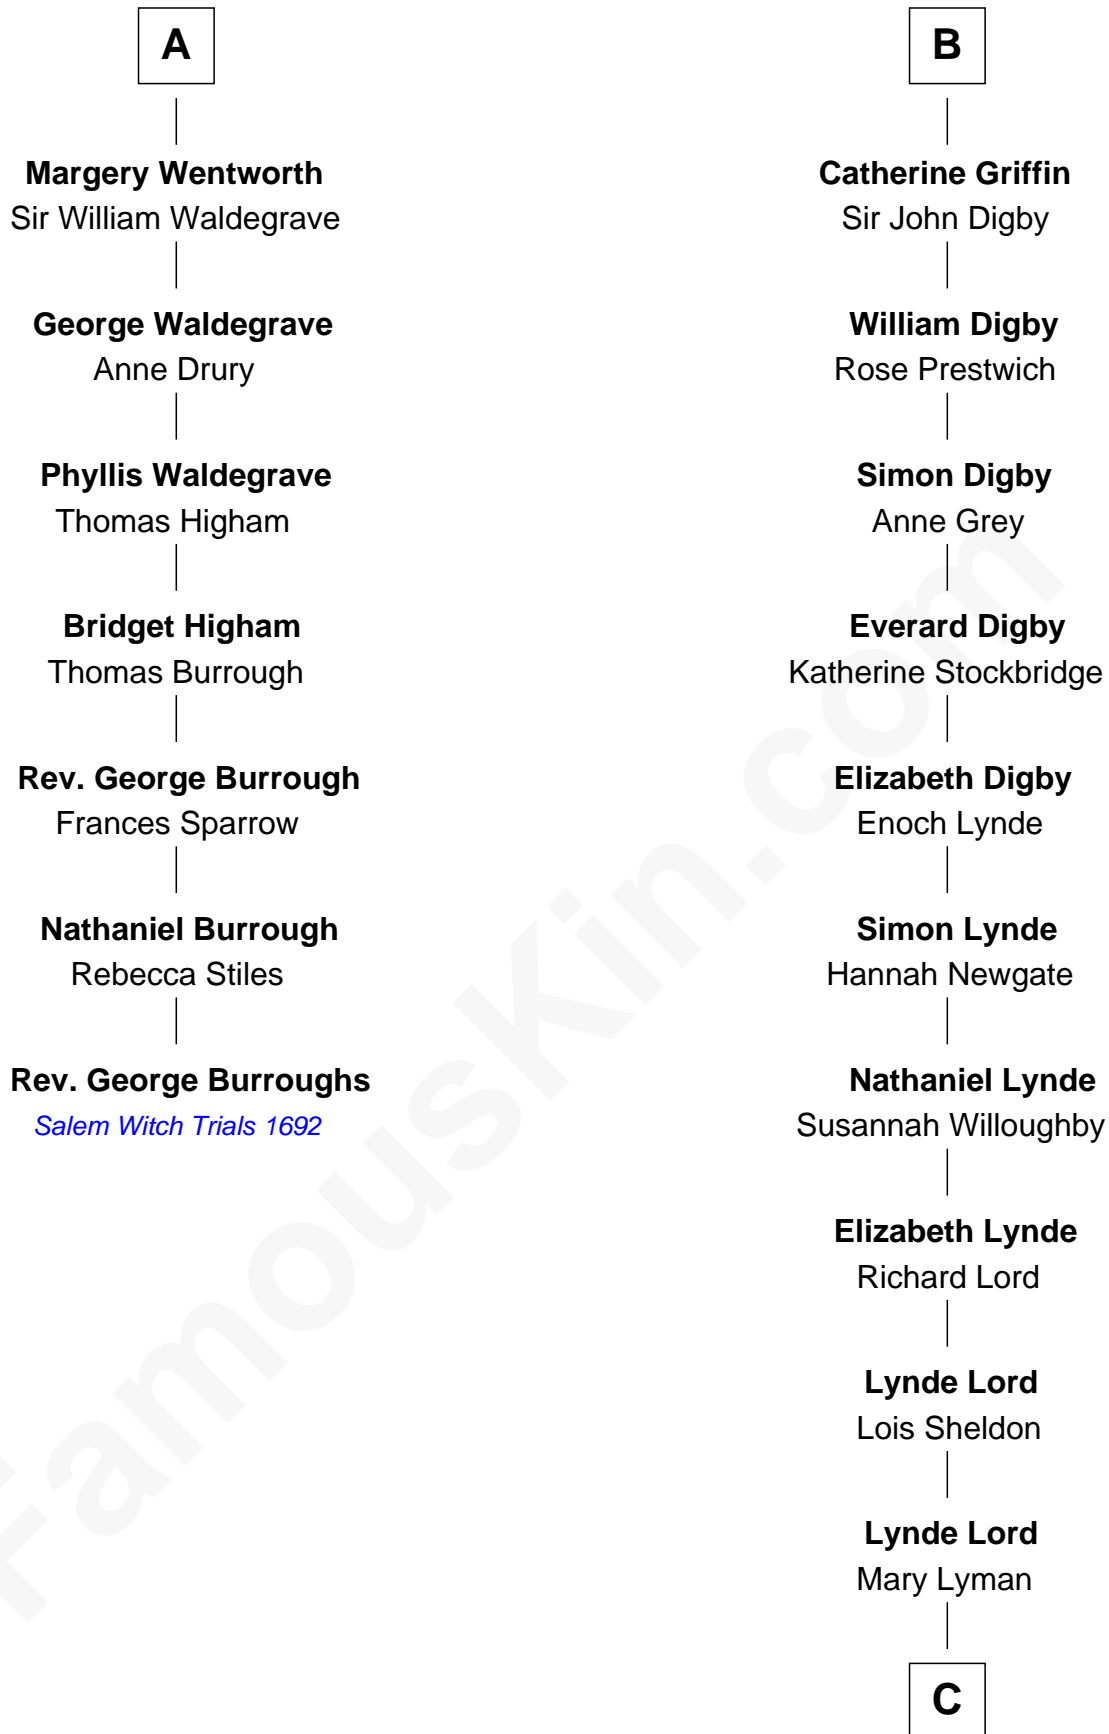

FamousKin.com
Relationship Chart of
Rev. George Burroughs

Executed for Witchcraft, Salem 1692

13th cousin 6 times removed of

J.P. Morgan

American Banker and Art Collector

Sir William de Cantilupe

Eve de Braiose

Milicent de Cantilupe

Eudo la Zouche

Sir William la Zouche

Maud Lovel

Milicent la Zouche

Sir William Deincourt

Margaret Deincourt

Sir Robert de Tibetot

Elizabeth de Tibetot

Sir Philip le Despencer

Margery Despencer

Sir Roger Wentworth

Henry Wentworth

Elizabeth Howard

A

Joan de Cantilupe

Anna Chamberlain

Nicholas Griffin

Margaret Pilkington

Nicholas Griffin

Catherine Curzon

B

C

—
Mary Sheldon Lord