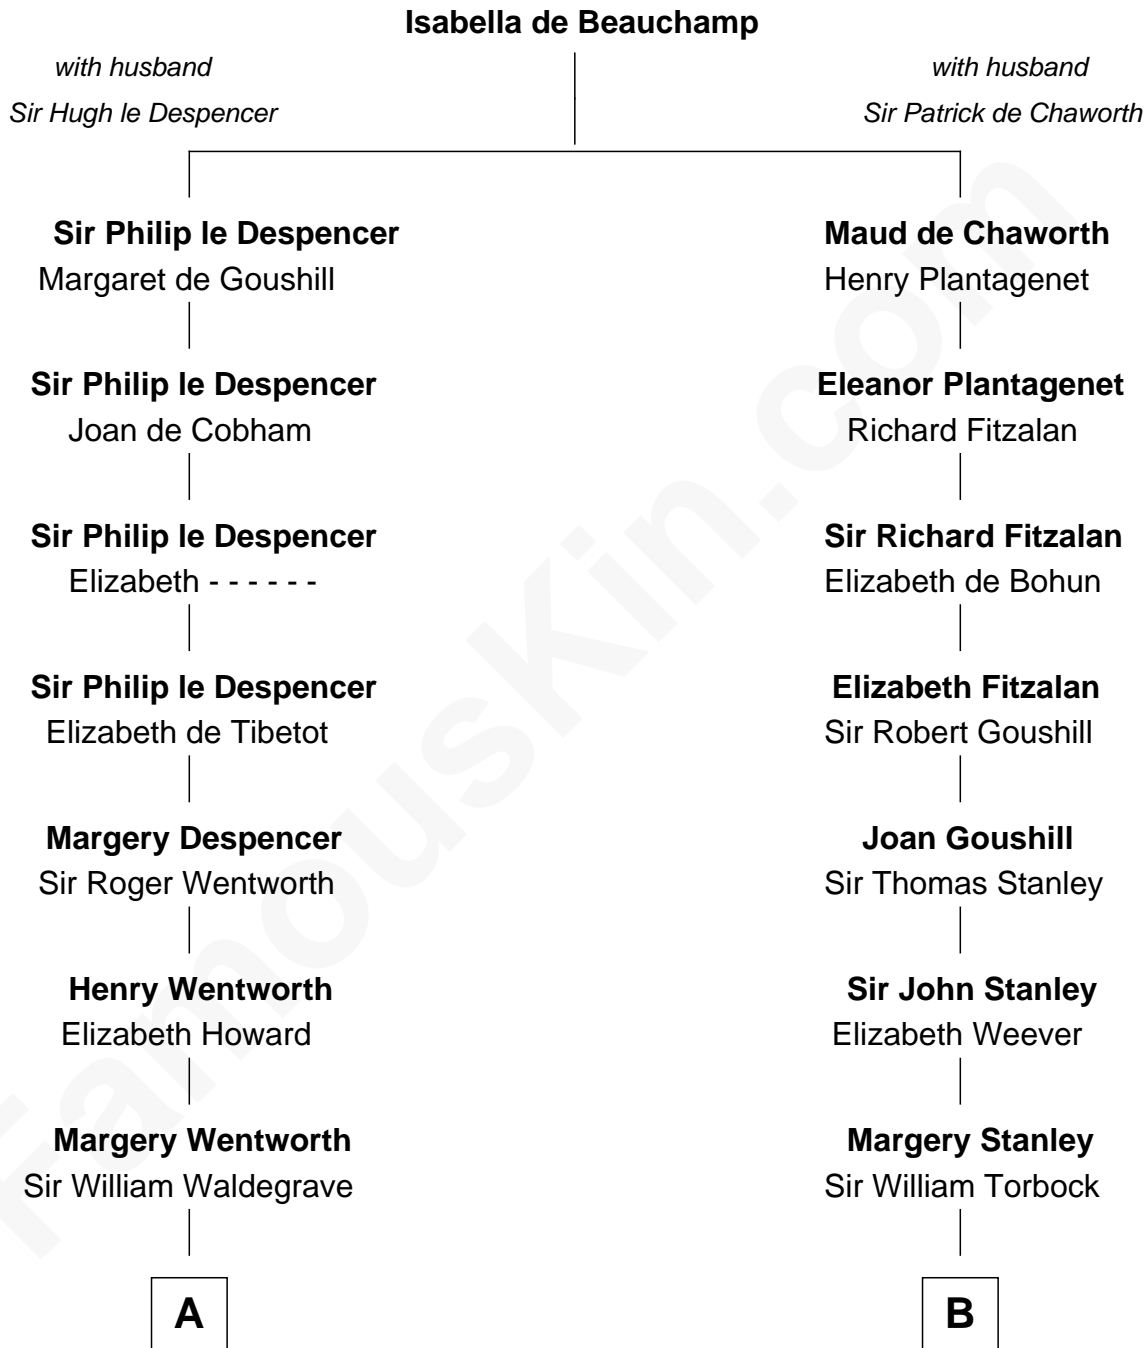

FamousKin.com Relationship Chart of

Rev. George Burroughs
Executed for Witchcraft, Salem 1692

12th cousin 7 times removed of

Juliette Gordon Low
Founder of the Girl Scouts

C

Juliette Augusta Magill

John Harris Kinzie

Eleanor Lytle Kinzie

William Washington Gordon

Juliette Gordon Low

Founder of the Girl Scouts

FamousKin.com