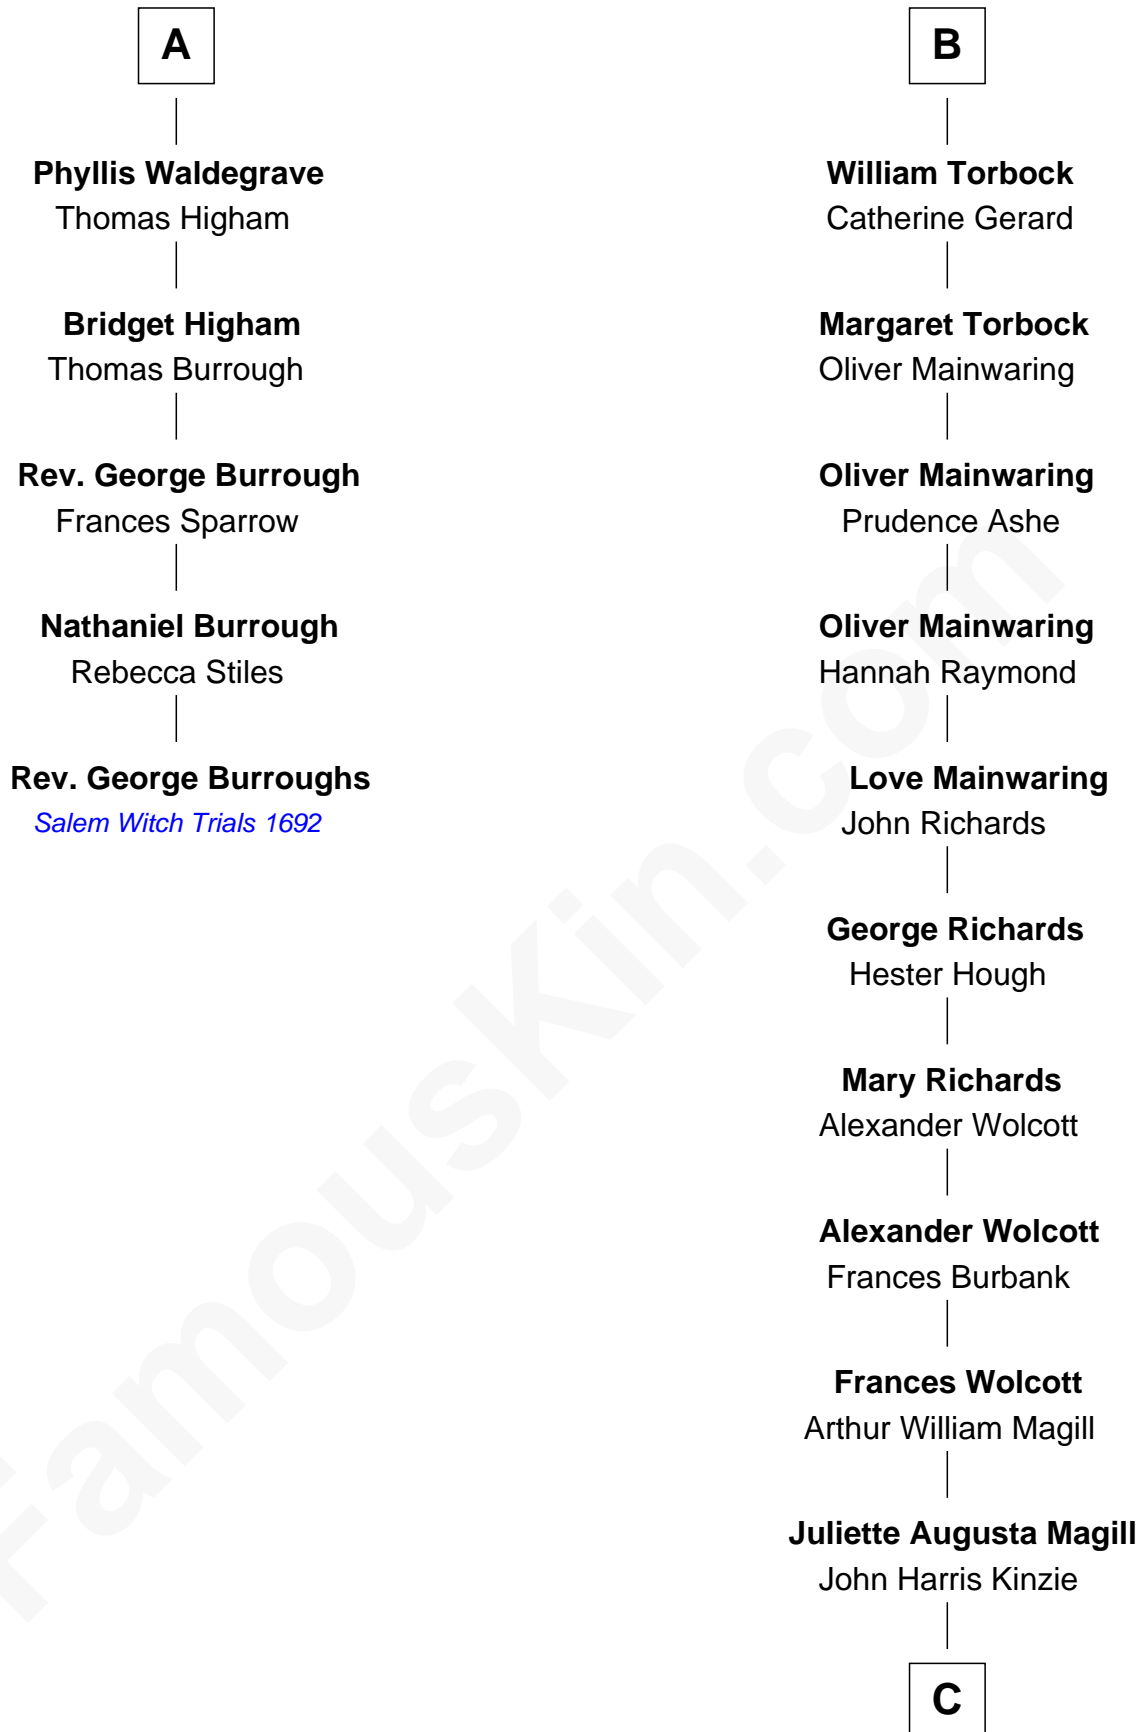

FamousKin.com

Relationship Chart of

Rev. George Burroughs

Executed for Witchcraft, Salem 1692

11th cousin 7 times removed of

Juliette Gordon Low

Founder of the Girl Scouts

Bartholomew de Badlesmere

Margaret de Clare

Margaret de Badlesmere

Sir John de Tibetot

Sir Robert de Tibetot

Margaret Deincourt

Elizabeth de Tibetot

Sir Philip le Despencer

Margery Despencer

Sir Roger Wentworth

Henry Wentworth

Elizabeth Howard

Margery Wentworth

Sir William Waldegrave

George Waldegrave

Anne Drury

A

Sir John Stanley

Elizabeth Weever

Margery Stanley

Sir William Torbock

Thomas Torbock

Elizabeth Moore

B

C