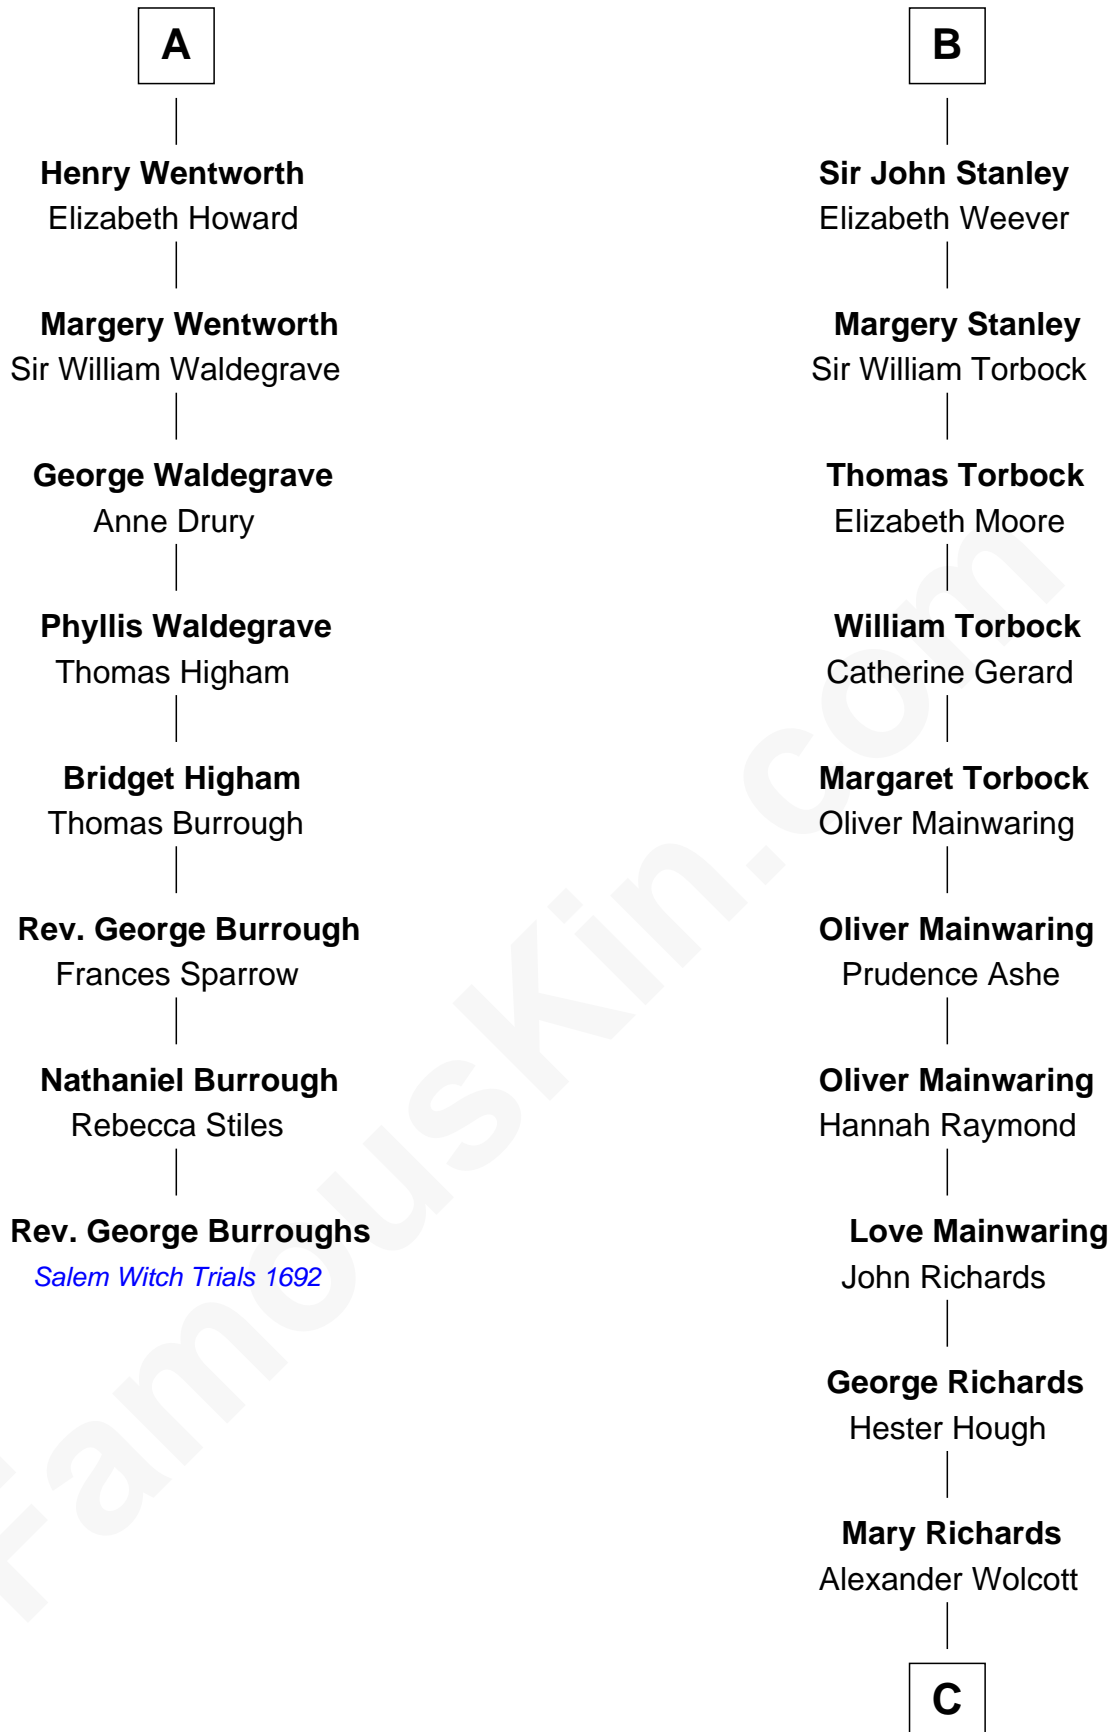

FamousKin.com

Relationship Chart of

Rev. George Burroughs

Executed for Witchcraft, Salem 1692

14th cousin 7 times removed of

Juliette Gordon Low

Founder of the Girl Scouts

William de Braiose

Eva Marshal

C

Alexander Wolcott

Frances Burbank

Frances Wolcott

Arthur William Magill

Juliette Augusta Magill

John Harris Kinzie