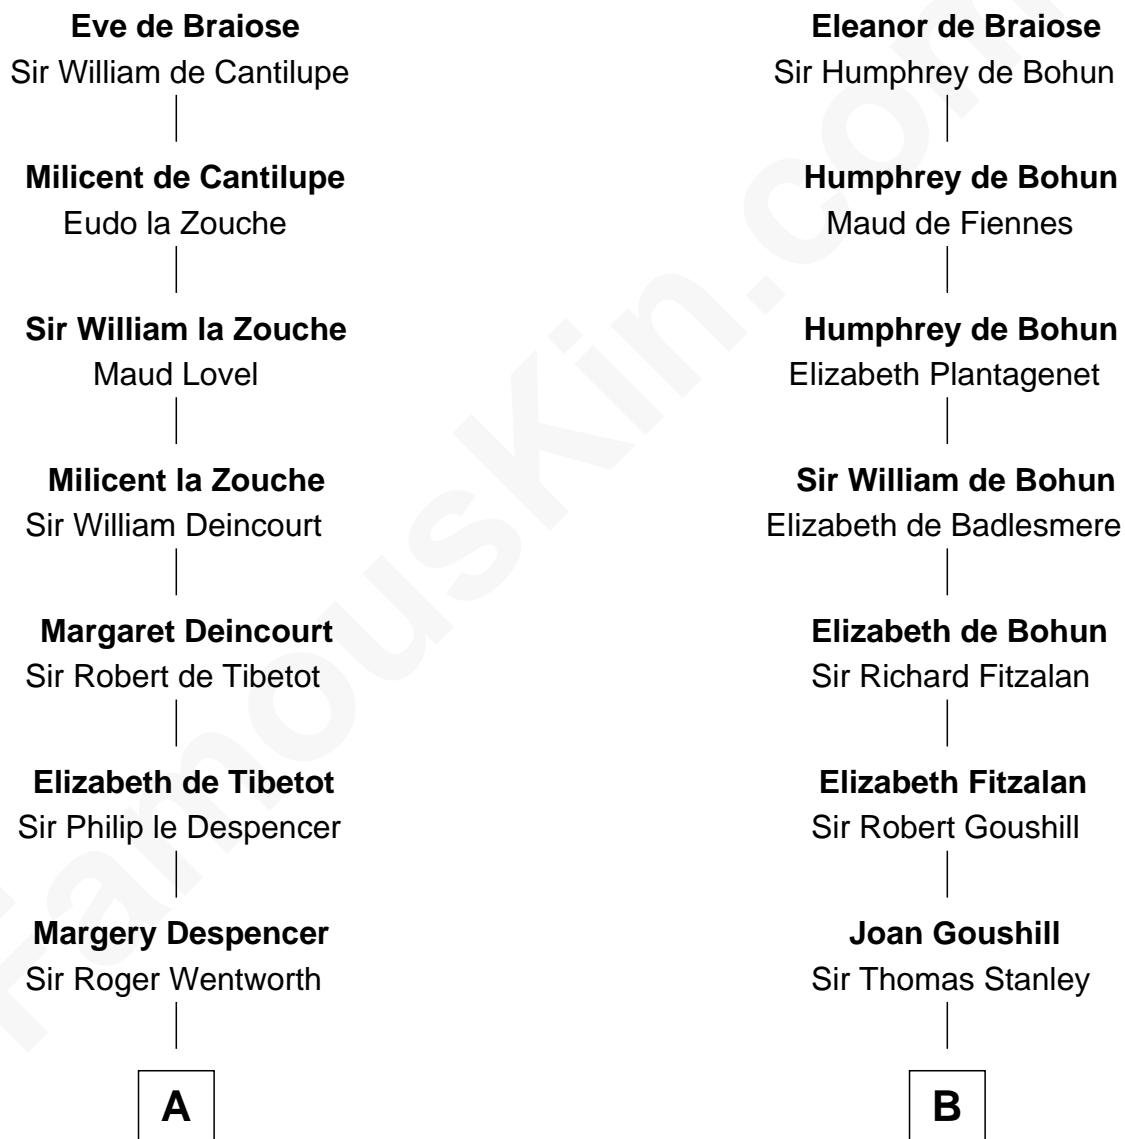

FamousKin.com

Relationship Chart of

Rev. George Burroughs

Executed for Witchcraft, Salem 1692

14th cousin 7 times removed of

Juliette Gordon Low

Founder of the Girl Scouts

William de Braiose

Eva Marshal

C

Alexander Wolcott

Frances Burbank

Frances Wolcott

Arthur William Magill

Juliette Augusta Magill

John Harris Kinzie