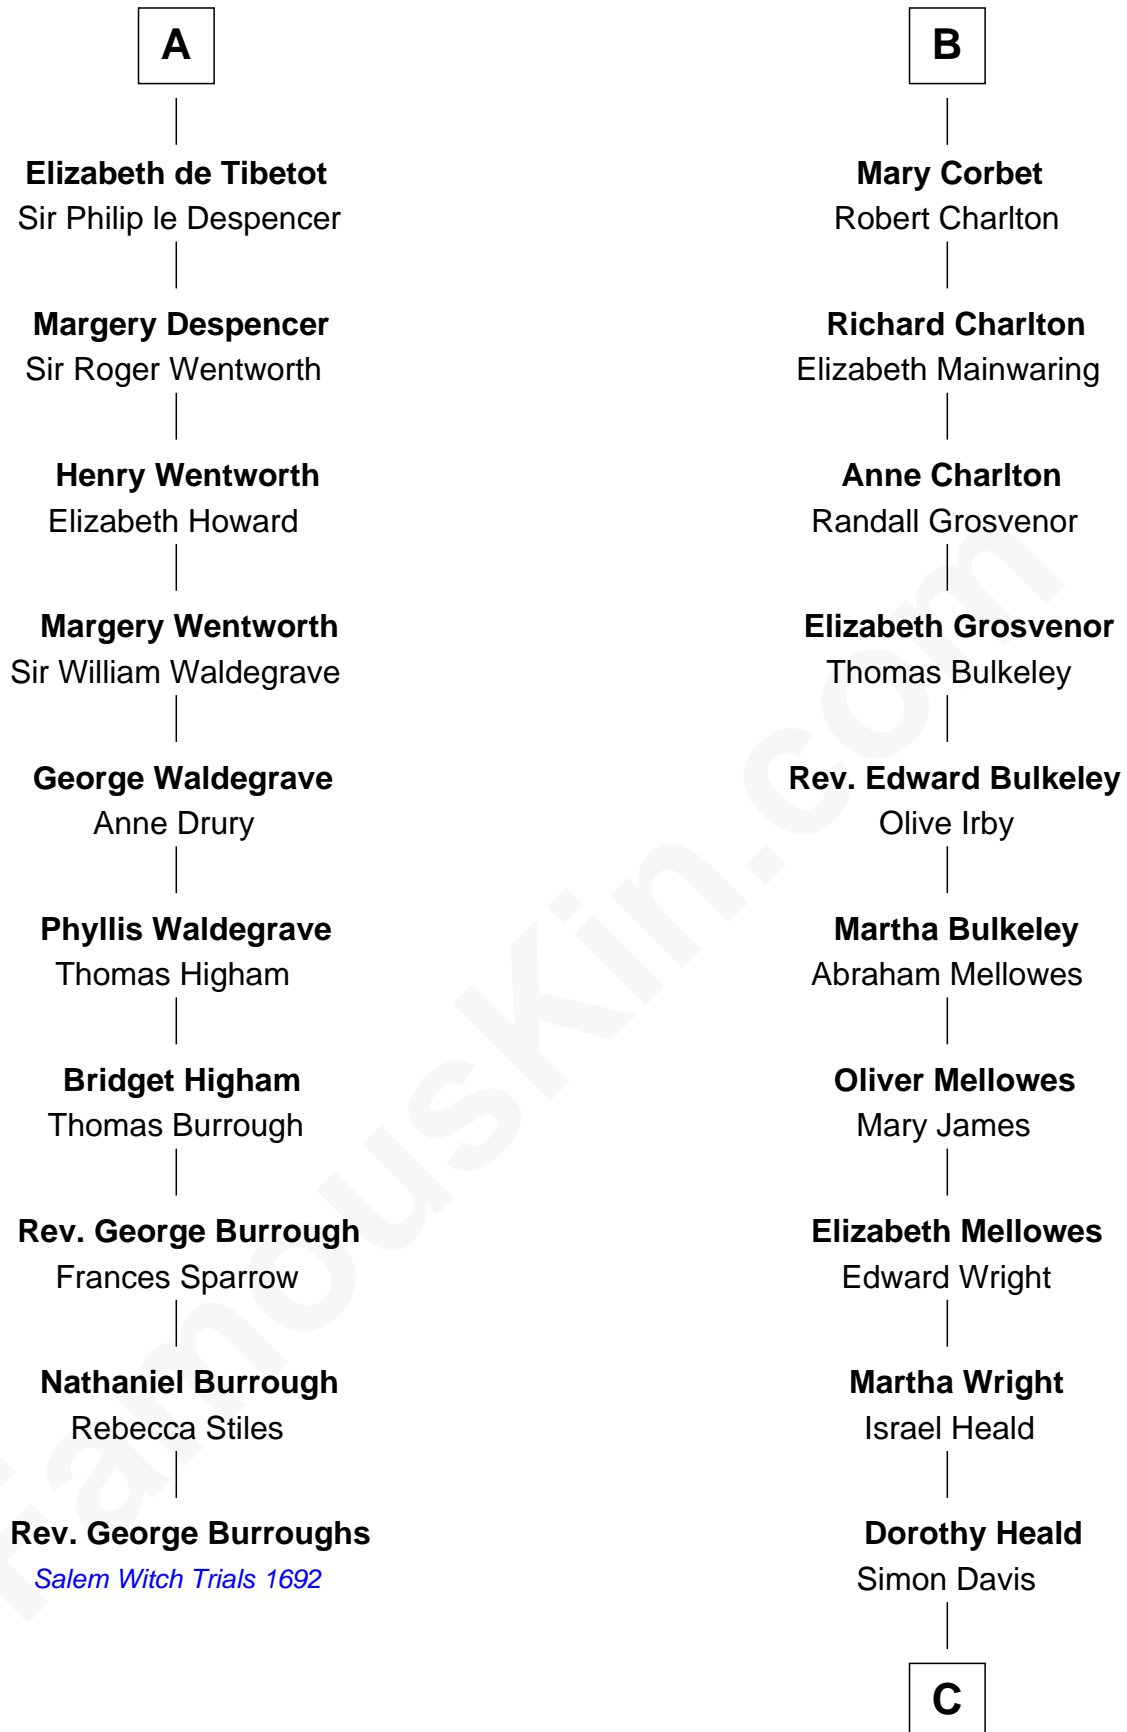

FamousKin.com

Relationship Chart of

Rev. George Burroughs

Executed for Witchcraft, Salem 1692

16th cousin 5 times removed of

John Davis Long

32nd Governor of Massachusetts

Hugh de Kevelioc
Bertrade de Montfort

Sir Robert de Tibetot
Margaret Deincourt

A

Mabel of Chester
William d'Aubeny

Nichole d'Aubeny
Sir Roger de Somery

Maud de Somery
Sir Henry de Erdington

Sir Henry de Erdington
Joan de Wolvey

Sir Giles de Erdington
Elizabeth de Tolthorpe

Margaret de Erdington
Sir Roger Corbet

Sir Robert Corbet
Margaret - - - - -

B

C

Simon Davis
Hannah Gates

David Davis
Abigail Brown

Simon Davis
Persis Temple

Julia Temple Davis
Zadoc Long