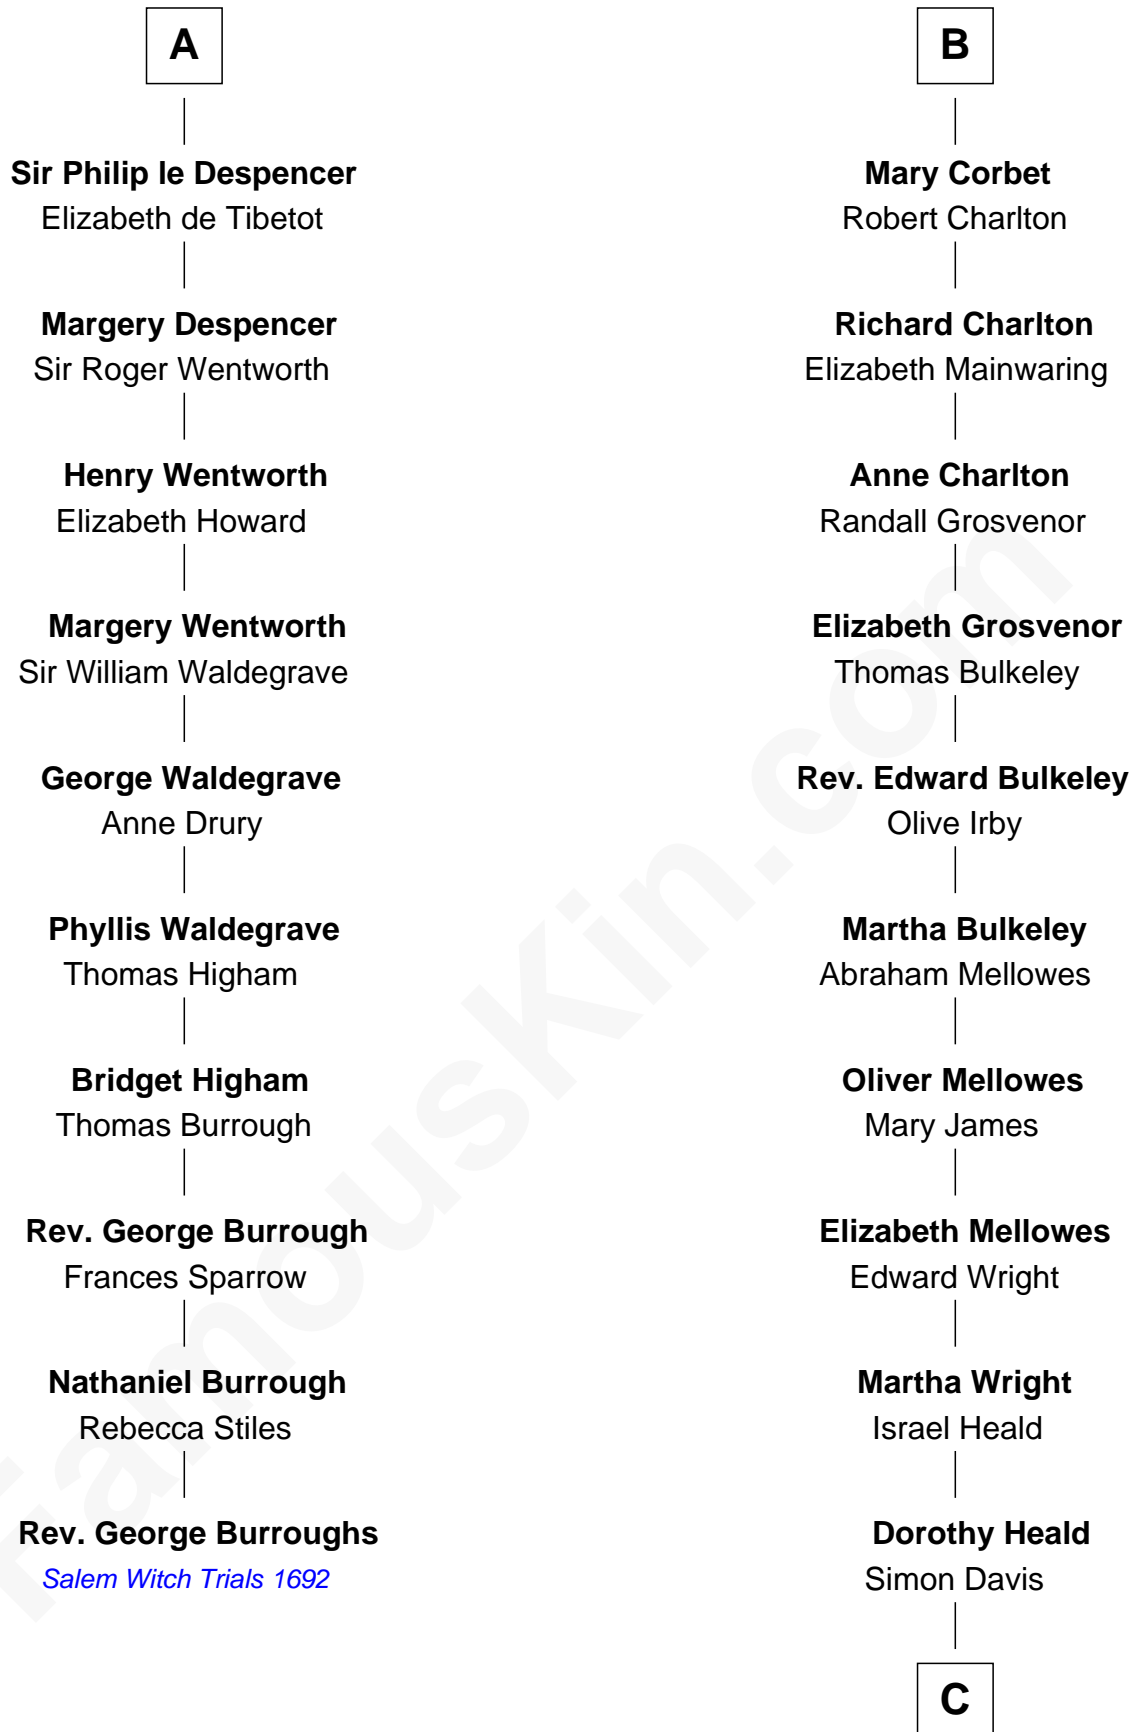

FamousKin.com

Relationship Chart of

Rev. George Burroughs
Executed for Witchcraft, Salem 1692

16th cousin 5 times removed of

John Davis Long
32nd Governor of Massachusetts

C

Simon Davis
Hannah Gates

David Davis
Abigail Brown

Simon Davis
Persis Temple

Julia Temple Davis
Zadoc Long

John Davis Long
32nd Governor of Massachusetts