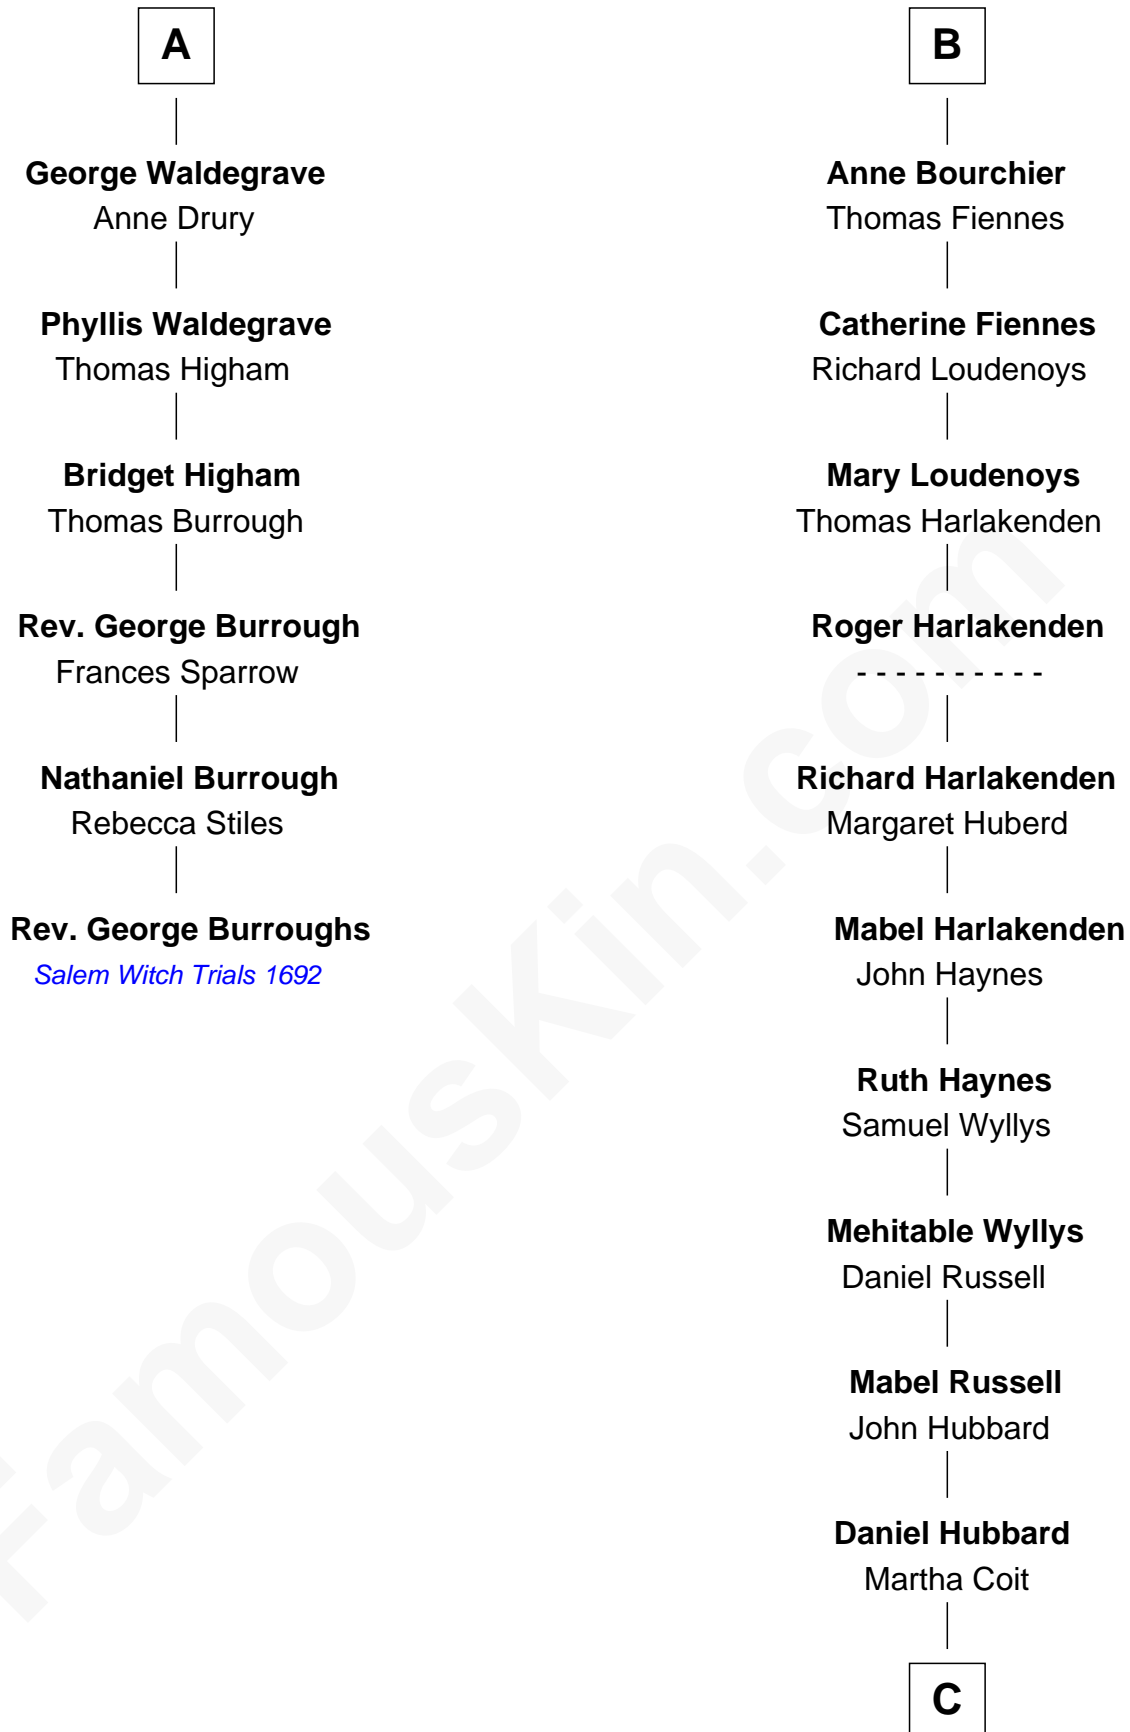

FamousKin.com

Relationship Chart of

Rev. George Burroughs

Executed for Witchcraft, Salem 1692

12th cousin 9 times removed of

Frank Lloyd Wright
American Architect

C

Capt. Russell Hubbard

Mary Gray

Martha Hubbard

David Wright

Rev. David Wright

Abigail Goddard

William Carey Wright

Anna Lloyd Jones

Frank Lloyd Wright