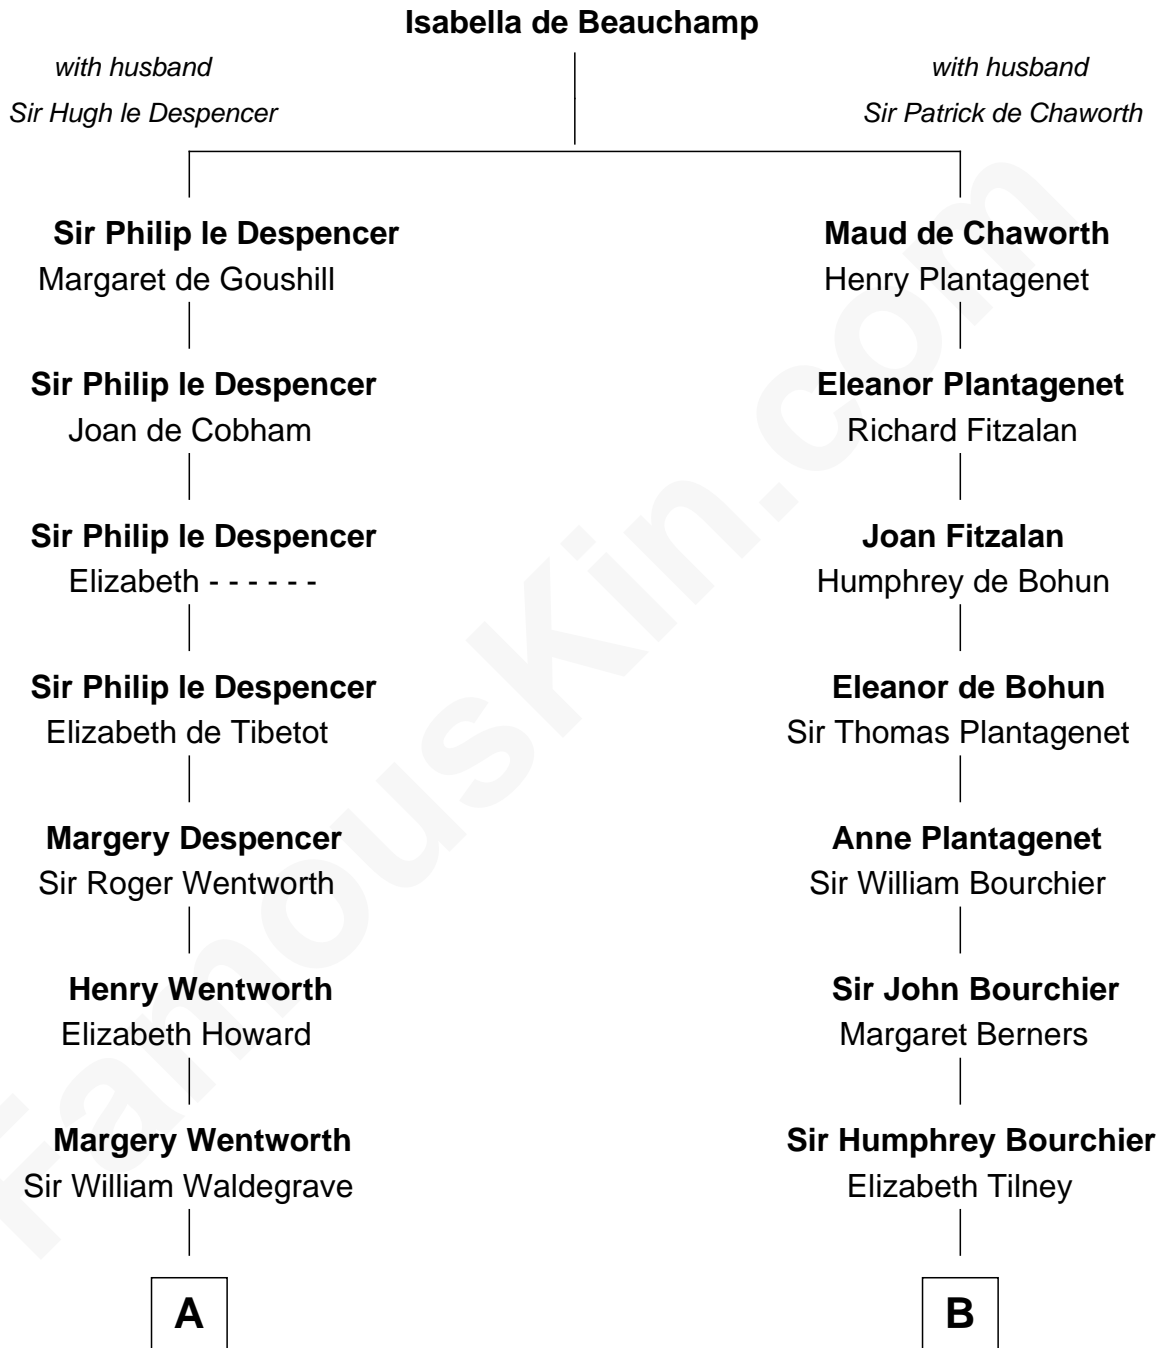

FamousKin.com

Relationship Chart of

Rev. George Burroughs

Executed for Witchcraft, Salem 1692

12th cousin 9 times removed of

Frank Lloyd Wright
American Architect

C

Capt. Russell Hubbard

Mary Gray

Martha Hubbard

David Wright

Rev. David Wright

Abigail Goddard

William Carey Wright

Anna Lloyd Jones

Frank Lloyd Wright