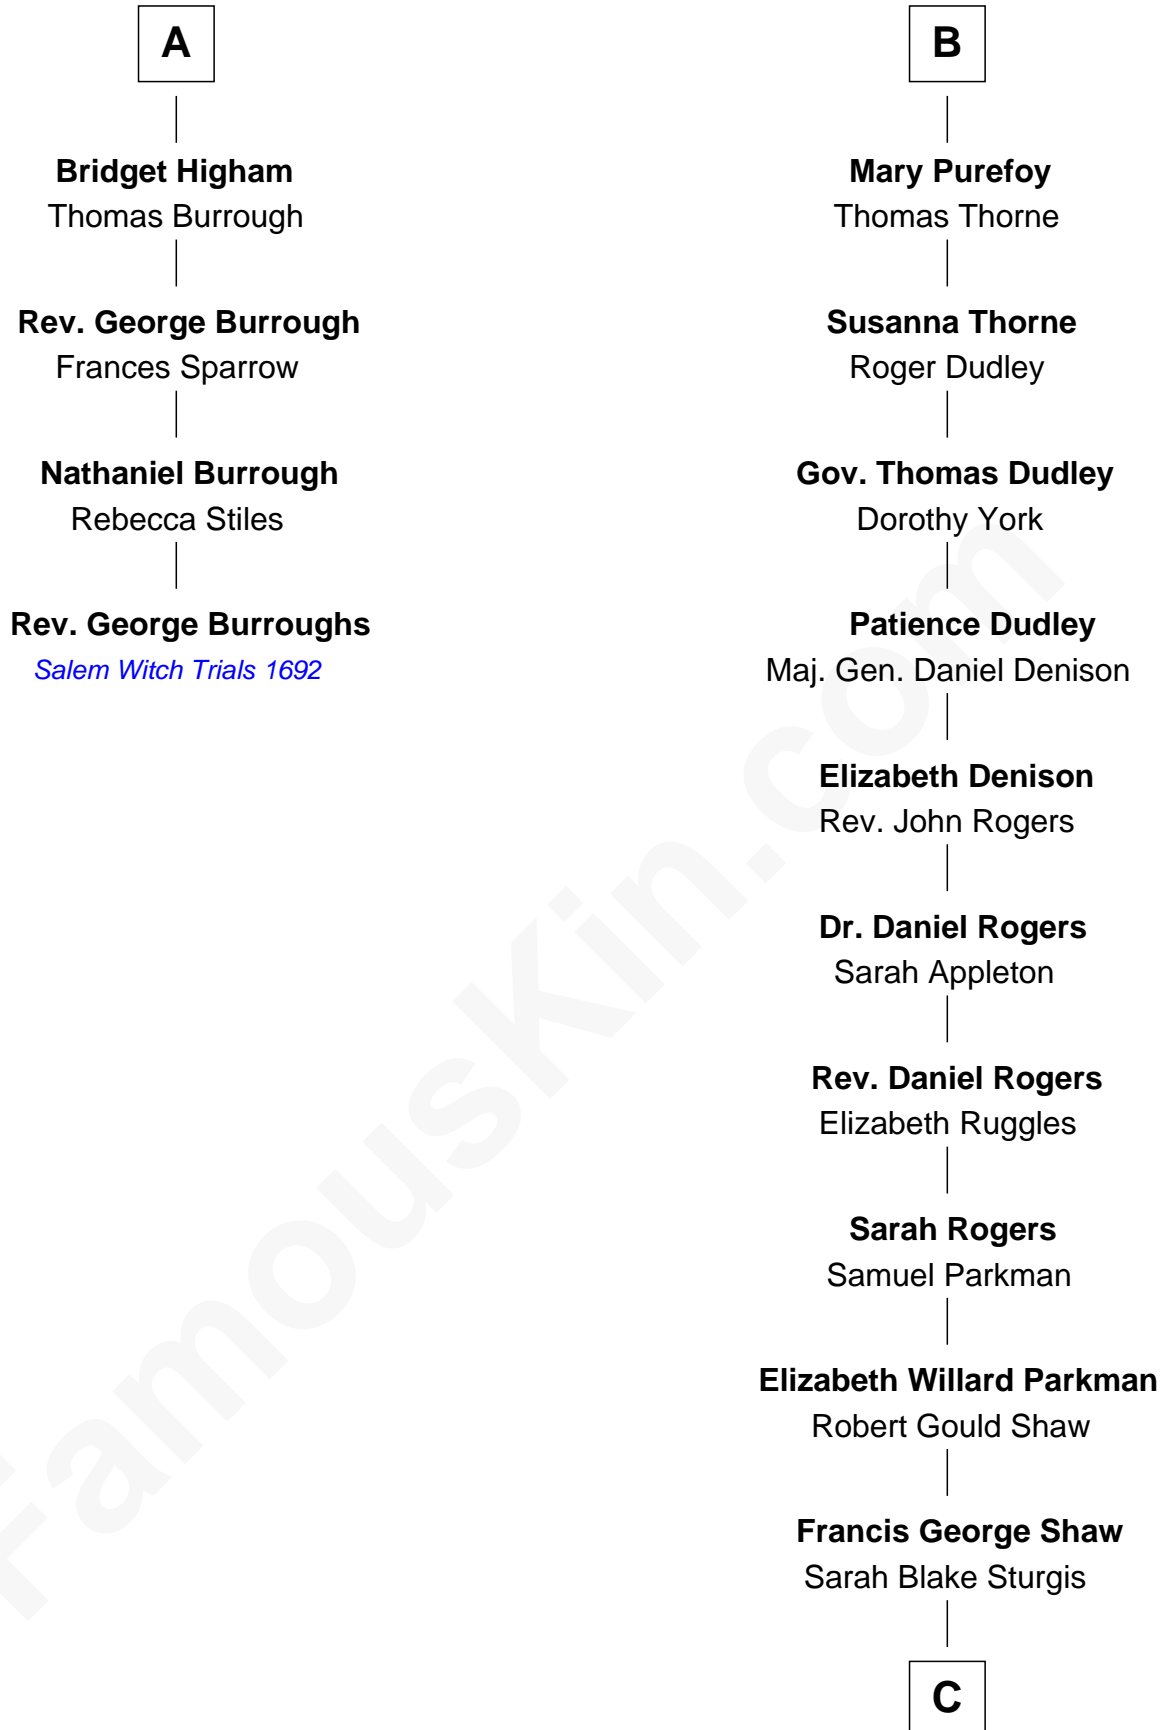

FamousKin.com

Relationship Chart of

Rev. George Burroughs

Executed for Witchcraft, Salem 1692

10th cousin 11 times removed of

Kyra Sedgwick

TV and Movie Actress

Sir John Howard

Alice de Bois

C

Susanna Shaw

Robert Bowne Minturn

Sarah May Minturn

Henry Dwight Sedgwick

Robert Minturn Sedgwick

Helen Peabody