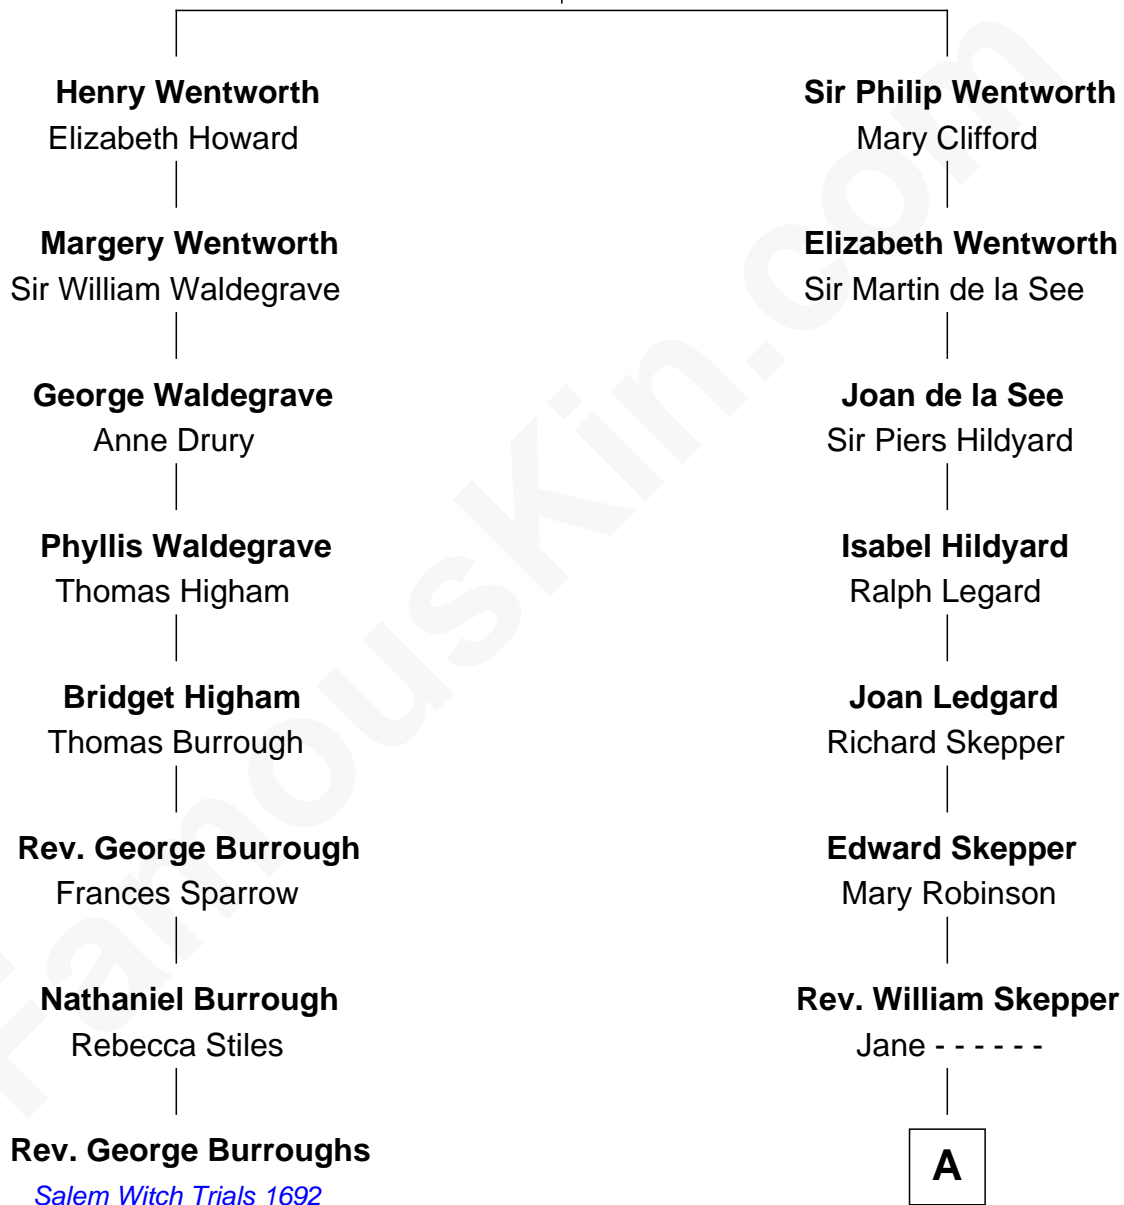

Kyra Sedgwick

TV and Movie Actress

Sir Roger Wentworth

Margery Despencer