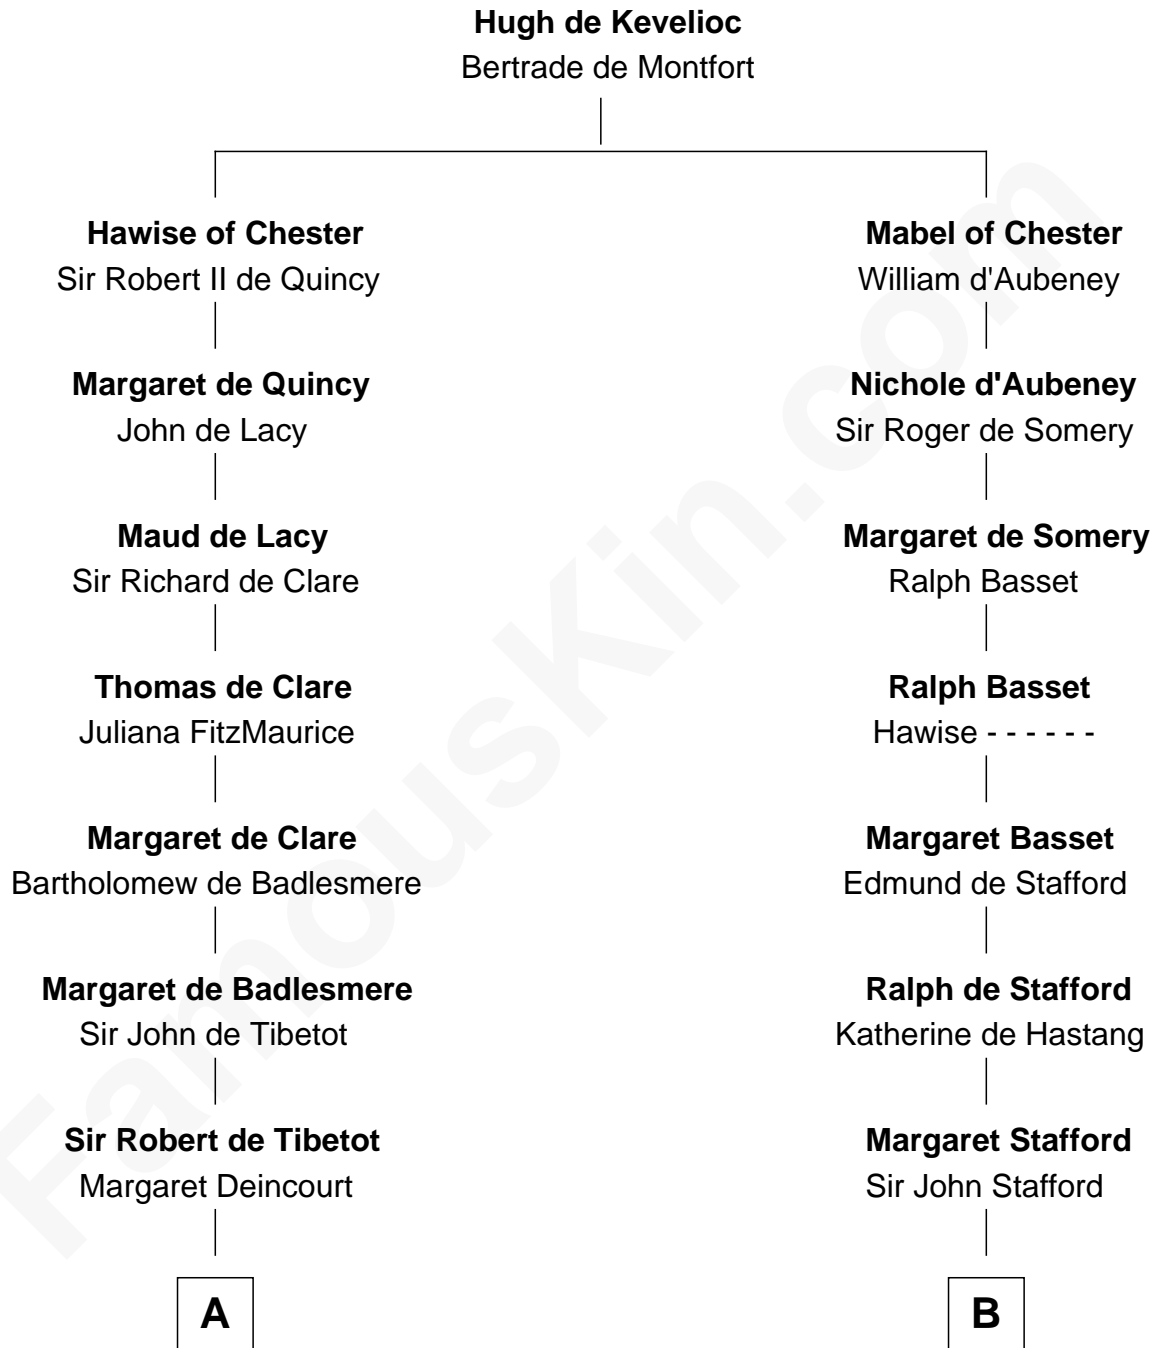

FamousKin.com

Relationship Chart of

Rev. George Burroughs

Executed for Witchcraft, Salem 1692

16th cousin 3 times removed of

William Ellery

Signer of the Declaration of Independence

C

Col. Job Almy

Ann Lawton

Elizabeth Almy

William Ellery

William Ellery

Signer of Declaration of Independence

FamousKin.com