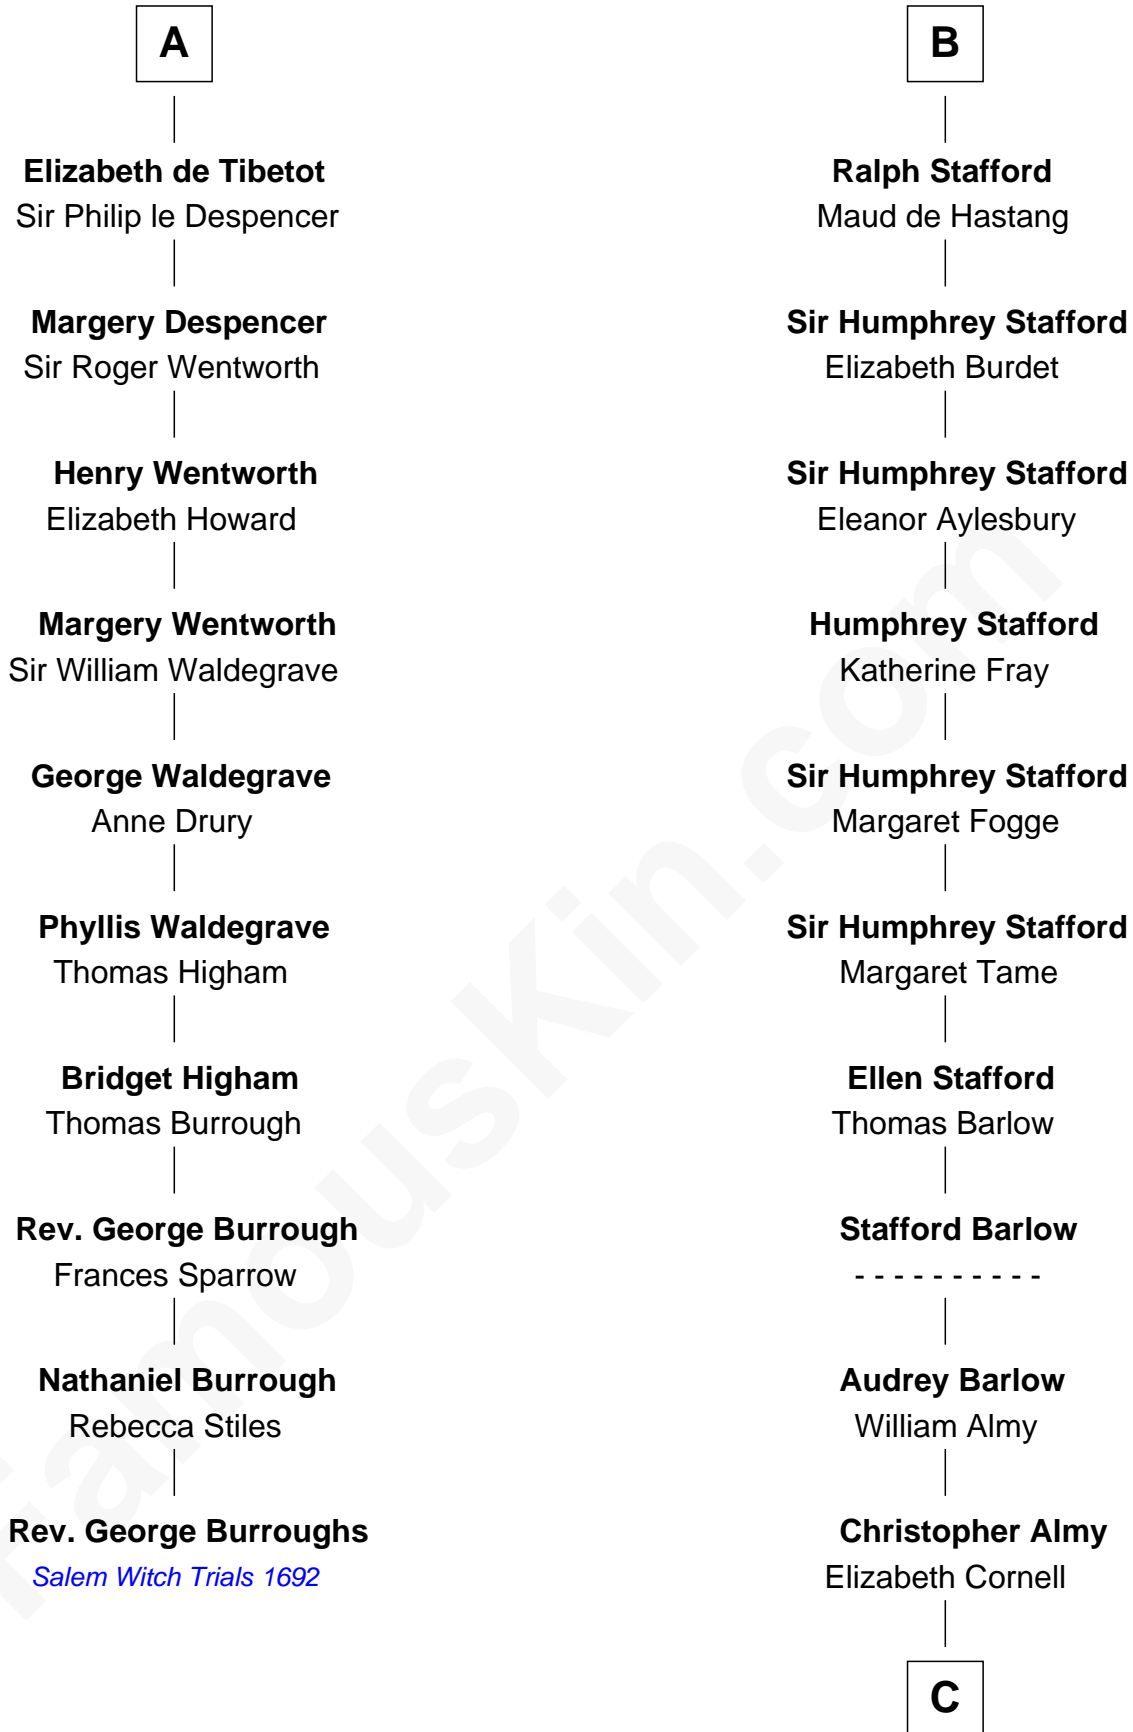

FamousKin.com

Relationship Chart of

Rev. George Burroughs

Executed for Witchcraft, Salem 1692

16th cousin 3 times removed of

William Ellery

Signer of the Declaration of Independence

C

Col. Job Almy

Ann Lawton

Elizabeth Almy

William Ellery

William Ellery

Signer of Declaration of Independence

FamousKin.com