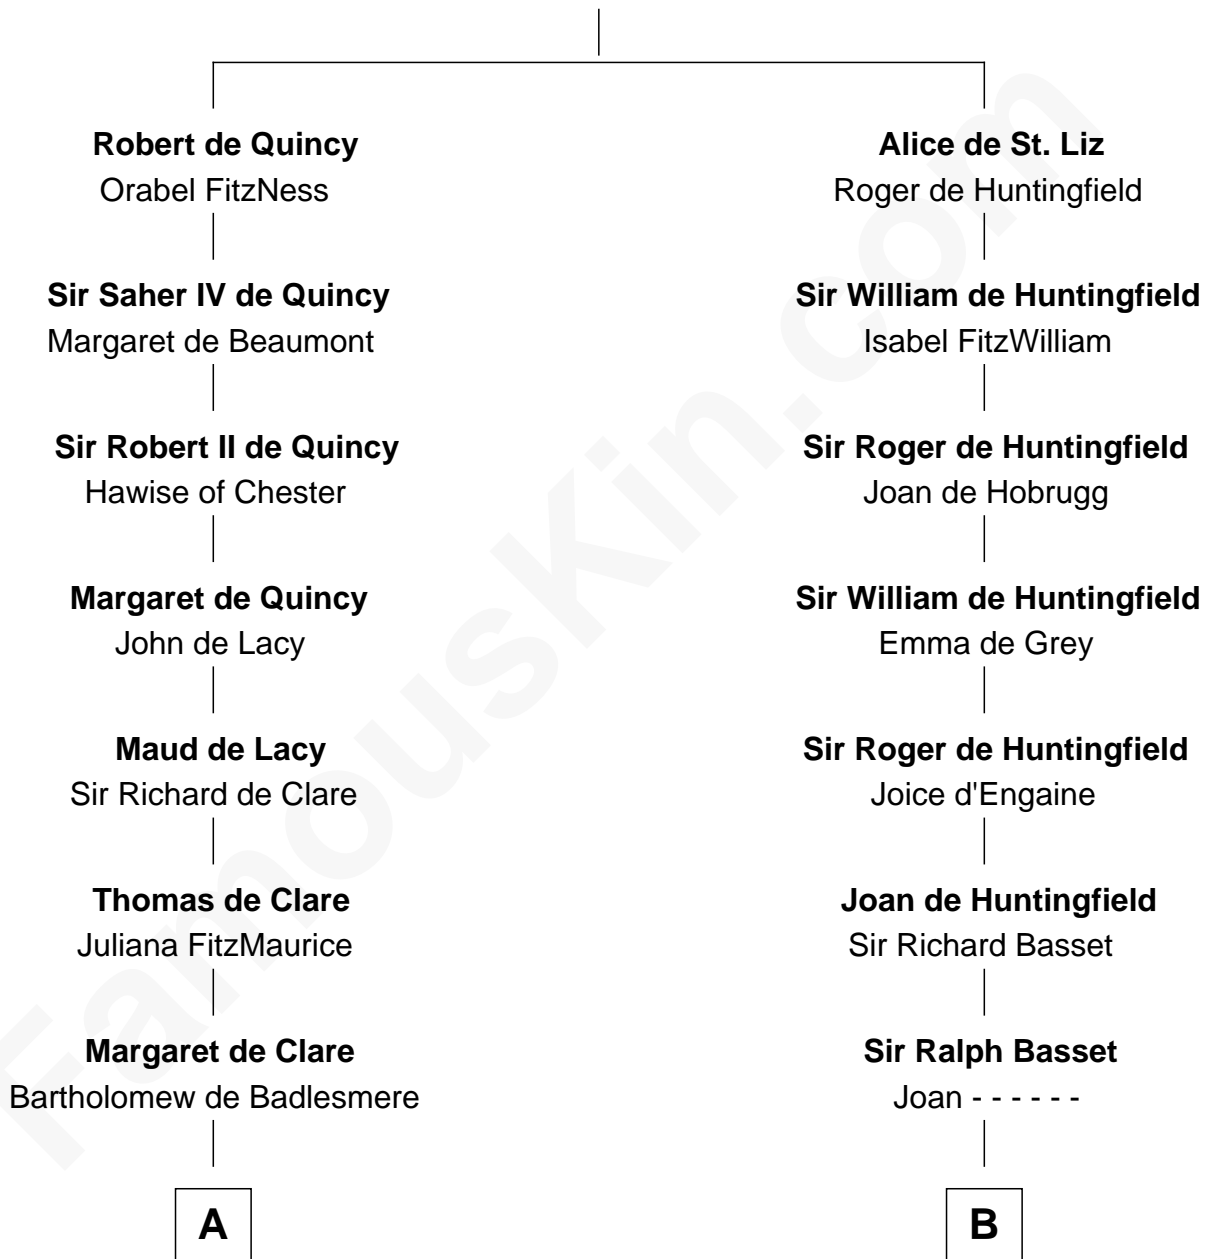

**FamousKin.com**  
**Relationship Chart of**  
**Rev. George Burroughs**

*Executed for Witchcraft, Salem 1692*

**18th cousin 2 times removed of**

**William Ellery**

*Signer of the Declaration of Independence*

**Saher I de Quincy**

Maud de St. Liz

**C**

**Nathaniel Burrough**

Rebecca Stiles

**Rev. George Burroughs**

*Salem Witch Trials 1692*

**D**

**Christopher Almy**

Elizabeth Cornell

**Col. Job Almy**

Ann Lawton

**Elizabeth Almy**

William Ellery

**William Ellery**

*Signer of Declaration of Independence*