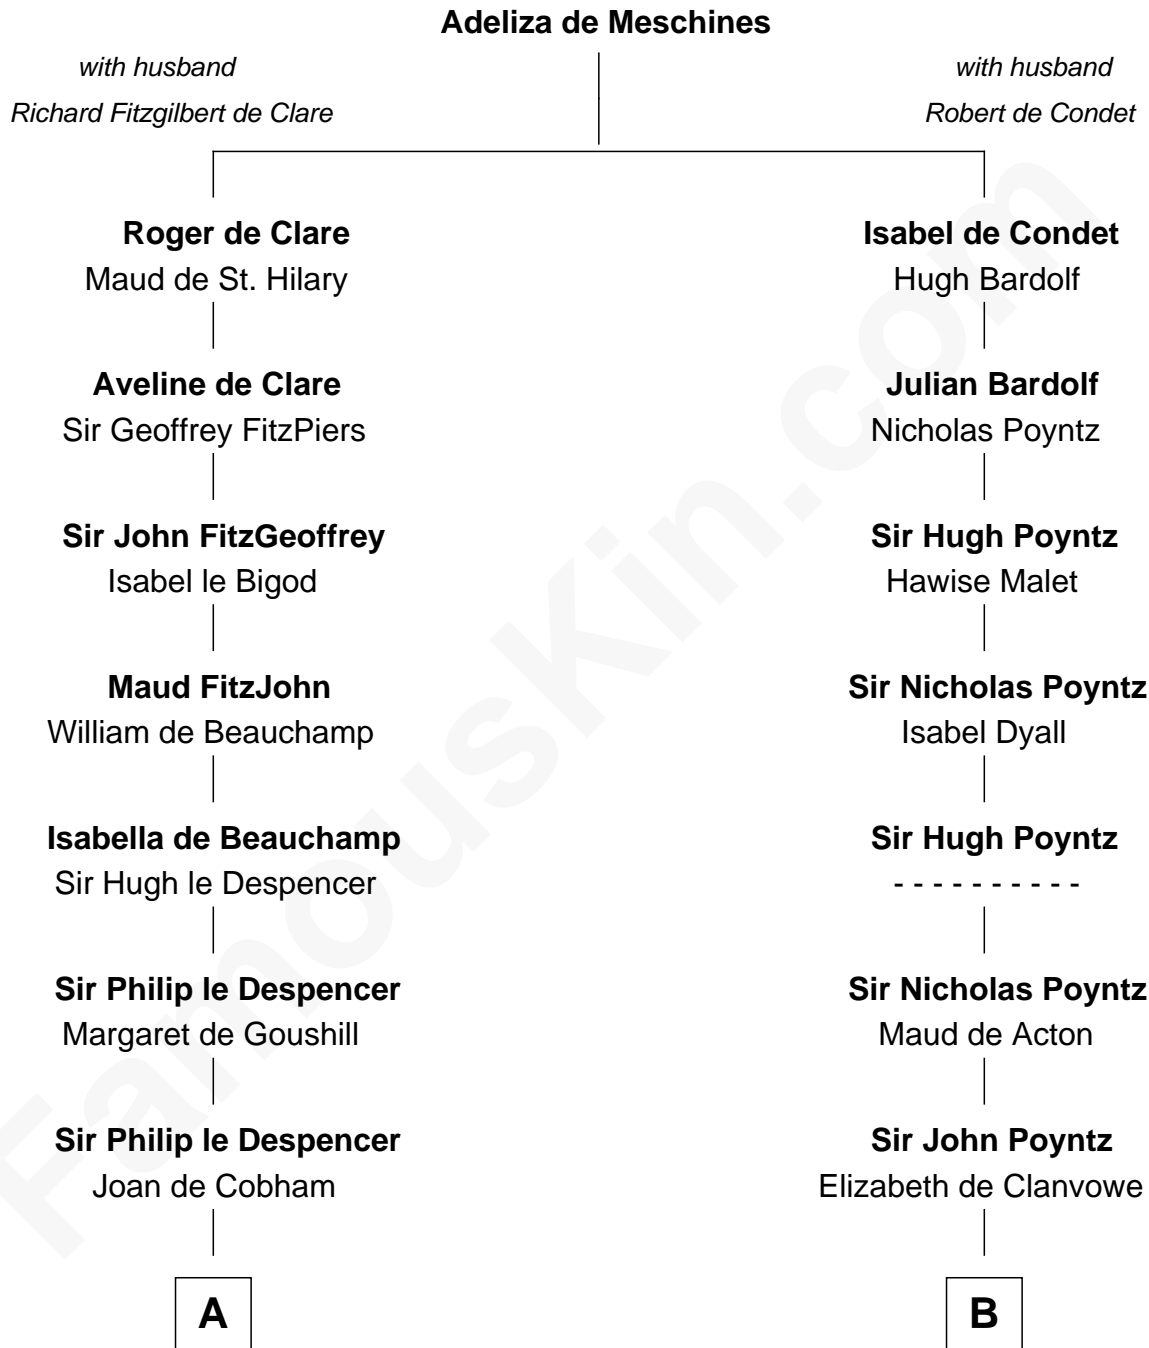

FamousKin.com

Relationship Chart of

Rev. George Burroughs

Executed for Witchcraft, Salem 1692

17th cousin 2 times removed of

William Ellery

Signer of the Declaration of Independence